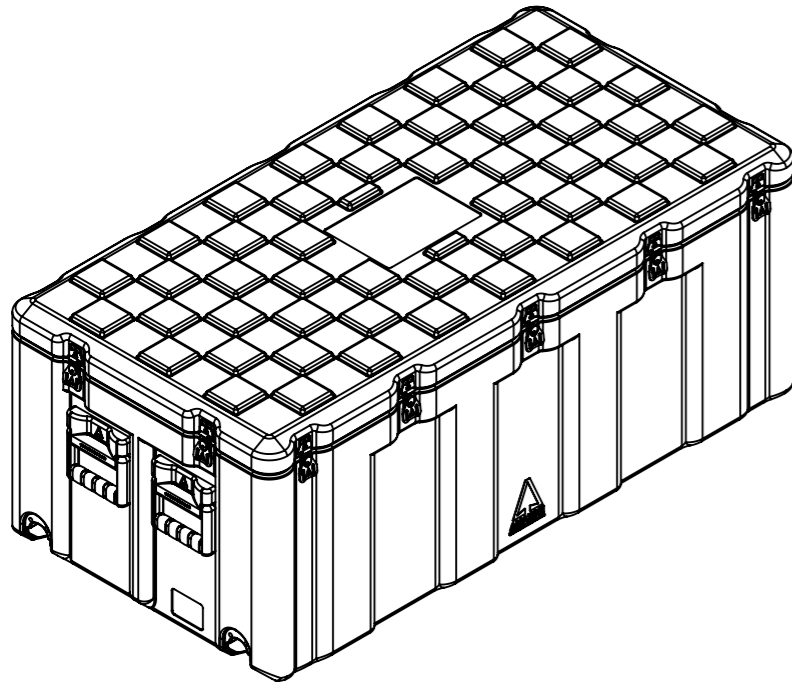

Do not scale

Third angle projection 

All dimensions in millimetres

Physical Specifications			
Weight (Kg)	19.0	Volume (m³)	0.360
External Dimensions (mm)		Internal Dimensions (mm)	
Length	1200	Length	1140
Width	600	Width	540
Height	500	Height	460
Hardware			
No of Handles	4	No of Catches	9

Material
 Polyethylene

Colour
 Various Colours Available

Amazon Cases
 Worton Hall Industrial Estate
 Worton Road
 Isleworth
 Middlesex
 TW7 6ER
 UK

Title		Amazon Case - AC126050		
Drawn By	Date	Drg. No.	Sheet No.	Issue No.
GS	11/07/06	AC126050	1 Of 1	1