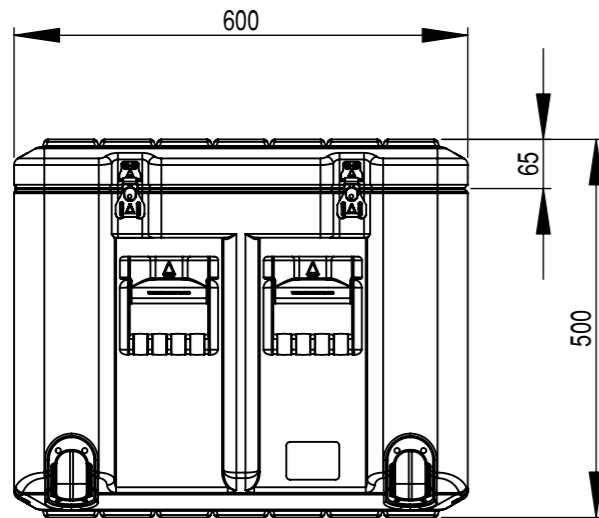

Do not scale

Third angle projection 

All dimensions in millimetres

Physical Specifications			
Weight (Kg)	19.0	Volume (m³)	0.360
External Dimensions (mm)		Internal Dimensions (mm)	
Length	1200	Length	1140
Width	600	Width	540
Height	500	Height	460
Hardware			
No of Handles	4	No of Catches	9