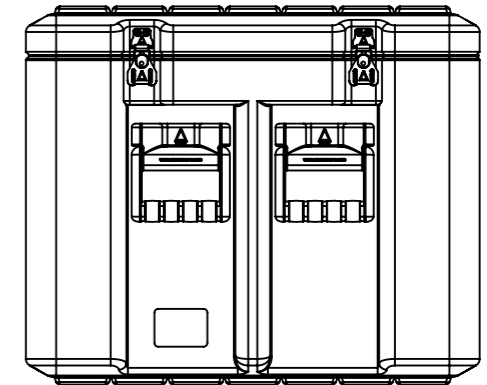

Do not scale

Third angle projection 

All dimensions in millimetres

Physical Specifications			
Weight (Kg)	19.0	Volume (m³)	0.360
External Dimensions (mm)		Internal Dimensions (mm)	
Length	1200	Length	1140
Width	600	Width	540
Height	500	Height	460
Hardware			
No of Handles	4	No of Catches	9