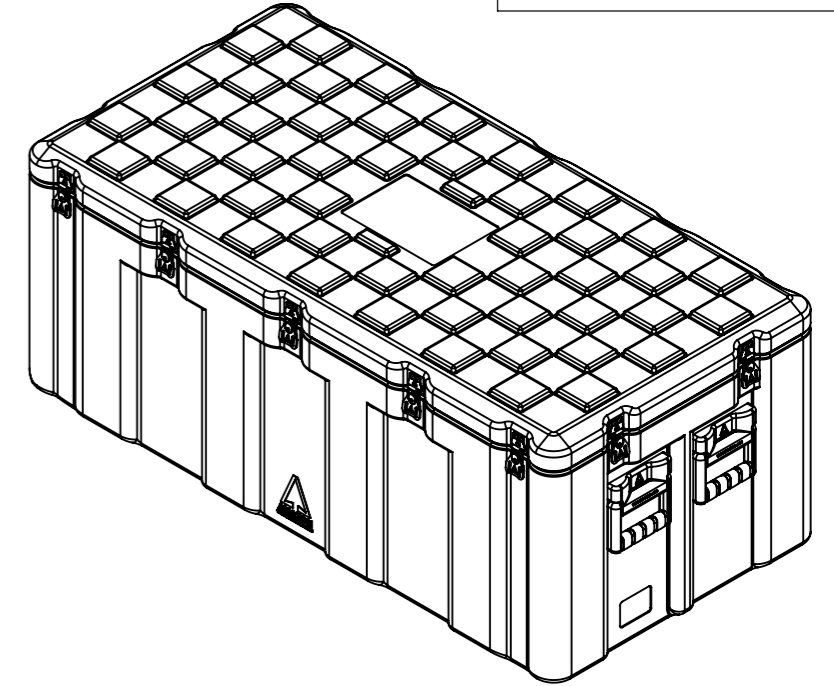

Do not scale

Third angle projection 

All dimensions in millimetres

Physical Specifications			
Weight (Kg)	19.0	Volume (m³)	0.360
External Dimensions (mm)		Internal Dimensions (mm)	
Length	1200	Length	1140
Width	600	Width	540
Height	500	Height	460
Hardware			
No of Handles	4	No of Catches	9

Material
 Polyethylene

Colour
 Various Colours Available

Amazon Cases
 Worton Hall Industrial Estate
 Worton Road
 Isleworth
 Middlesex
 TW7 6ER
 UK

Title		Amazon Case - AC126050		
Drawn By	Date	Drg. No.	Sheet No.	Issue No.
GS	11/07/06	AC126050	1 Of 1	1