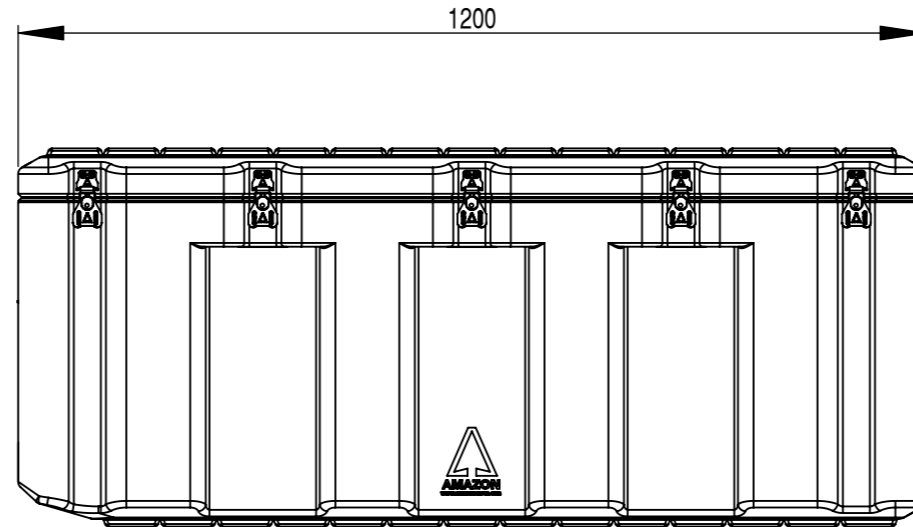

Do not scale

Third angle projection 

All dimensions in millimetres

Physical Specifications			
Weight (Kg)	19.0	Volume (m³)	0.360
External Dimensions (mm)		Internal Dimensions (mm)	
Length	1200	Length	1140
Width	600	Width	540
Height	500	Height	460
Hardware			
No of Handles	4	No of Catches	9