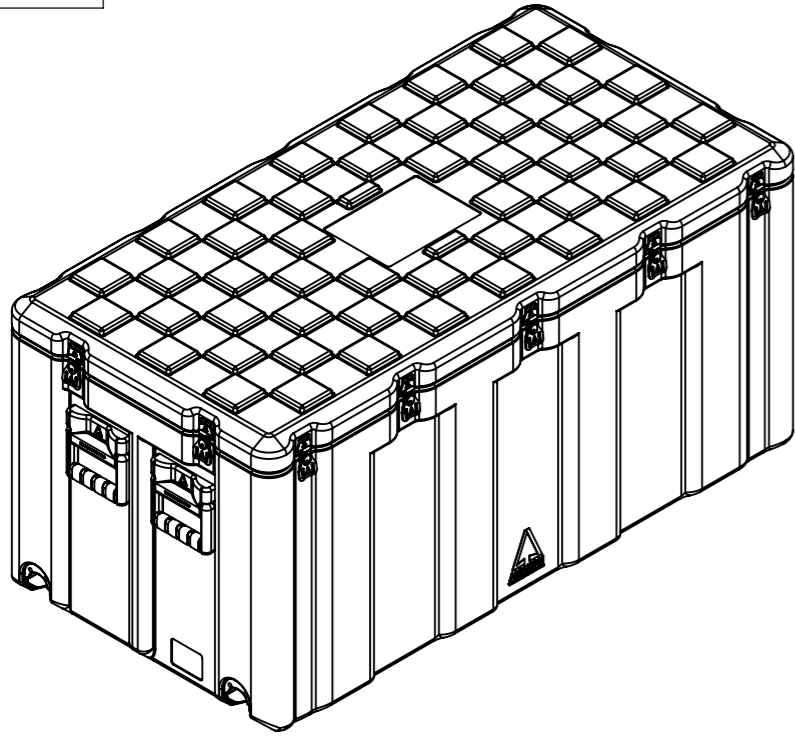

Do not scale

Third angle projection 

All dimensions in millimetres

Physical Specifications			
Weight (Kg)	20.7	Volume (m³)	0.432
External Dimensions (mm)		Internal Dimensions (mm)	
Length	1200	Length	1140
Width	600	Width	540
Height	600	Height	560
Hardware			
No of Handles	4	No of Catches	9

Material
 Polyethylene

Colour
 Various Colours Available

Amazon Cases
 Worton Hall Industrial Estate
 Worton Road
 Isleworth
 Middlesex
 TW7 6ER
 UK

Title		Amazon Case - AC126060		
Drawn By	Date	Drg. No.	Sheet No.	Issue No.
GS	11/07/06	AC126060	1 Of 1	1