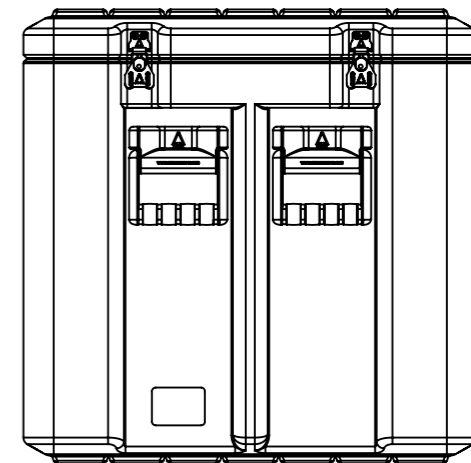

Do not scale

Third angle projection 

All dimensions in millimetres

Physical Specifications			
Weight (Kg)	20.7	Volume (m³)	0.432
External Dimensions (mm)		Internal Dimensions (mm)	
Length	1200	Length	1140
Width	600	Width	540
Height	600	Height	560
Hardware			
No of Handles	4	No of Catches	9

Material
 Polyethylene

Colour
 Various Colours Available

Amazon Cases
 Worton Hall Industrial Estate
 Worton Road
 Isleworth
 Middlesex
 TW7 6ER
 UK

Title		Amazon Case - AC126060		
Drawn By	Date	Drg. No.	Sheet No.	Issue No.
GS	11/07/06	AC126060	1 Of 1	1