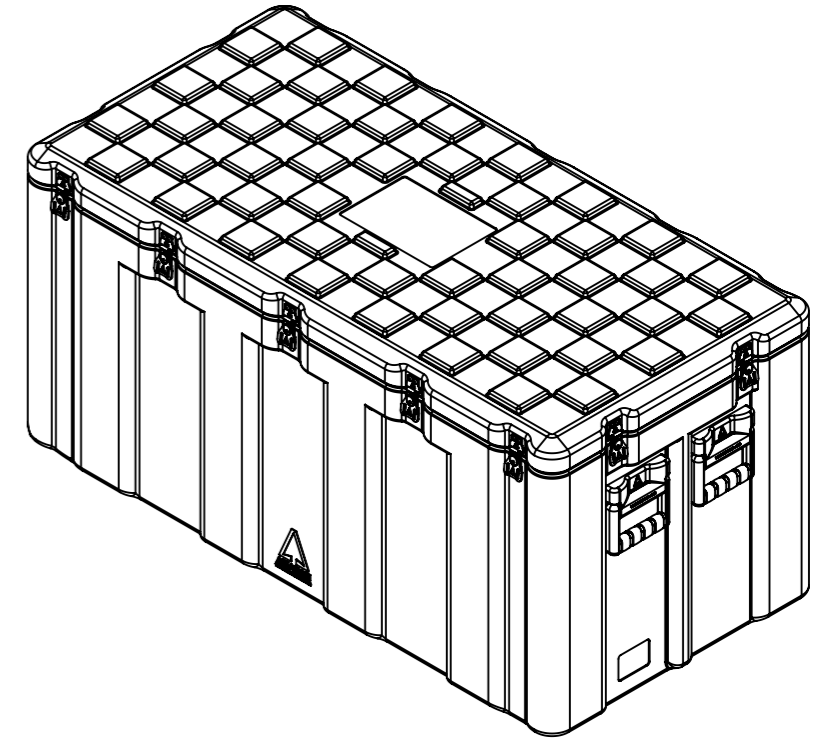

Do not scale

Third angle projection 

All dimensions in millimetres

Physical Specifications			
Weight (Kg)	20.7	Volume (m³)	0.432
External Dimensions (mm)		Internal Dimensions (mm)	
Length	1200	Length	1140
Width	600	Width	540
Height	600	Height	560
Hardware			
No of Handles	4	No of Catches	9

Material
 Polyethylene

Colour
 Various Colours Available

Amazon Cases
 Worton Hall Industrial Estate
 Worton Road
 Isleworth
 Middlesex
 TW7 6ER
 UK

Title		Amazon Case - AC126060		
Drawn By	Date	Drg. No.	Sheet No.	Issue No.
GS	11/07/06	AC126060	1 Of 1	1