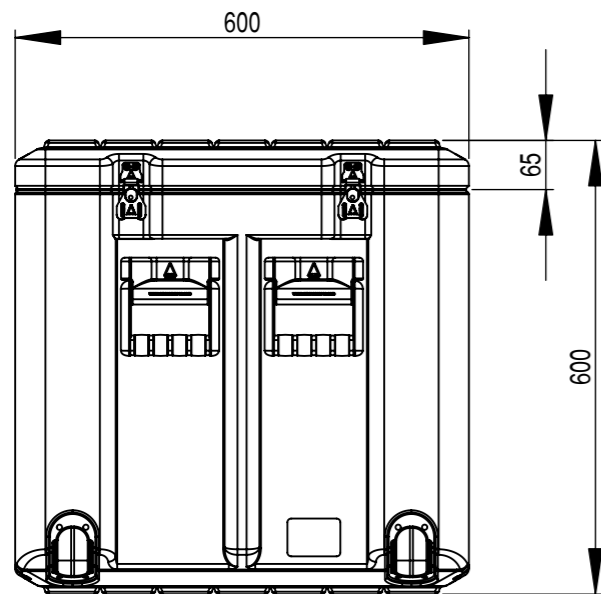

Do not scale

Third angle projection 

All dimensions in millimetres

Physical Specifications			
Weight (Kg)	20.7	Volume (m³)	0.432
External Dimensions (mm)		Internal Dimensions (mm)	
Length	1200	Length	1140
Width	600	Width	540
Height	600	Height	560
Hardware			
No of Handles	4	No of Catches	9

Material
 Polyethylene

Colour
 Various Colours Available

Amazon Cases
 Worton Hall Industrial Estate
 Worton Road
 Isleworth
 Middlesex
 TW7 6ER
 UK

Title		Amazon Case - AC126060		
Drawn By	Date	Drg. No.	Sheet No.	Issue No.
GS	11/07/06	AC126060	1 Of 1	1