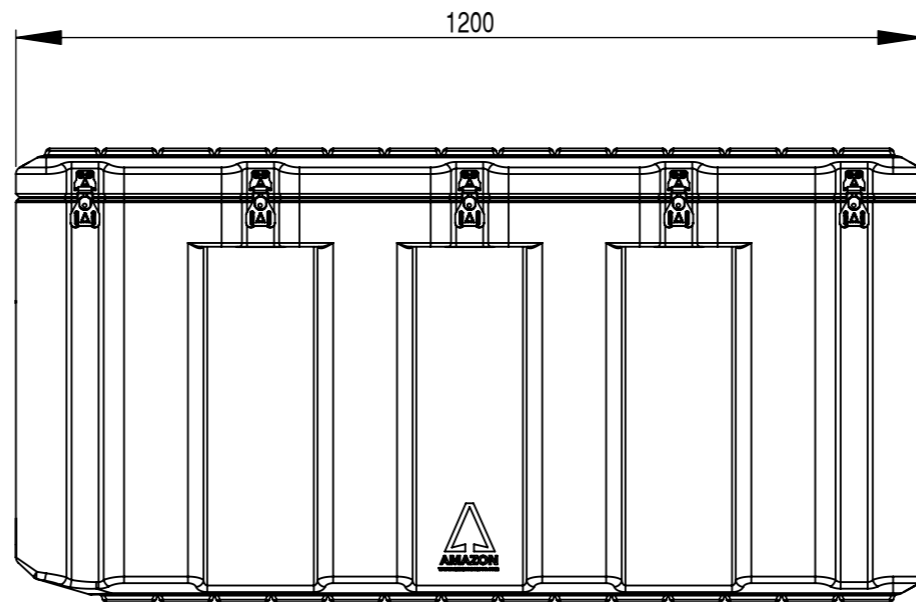

Do not scale

Third angle projection 

All dimensions in millimetres

Physical Specifications			
Weight (Kg)	20.7	Volume (m³)	0.432
External Dimensions (mm)		Internal Dimensions (mm)	
Length	1200	Length	1140
Width	600	Width	540
Height	600	Height	560
Hardware			
No of Handles	4	No of Catches	9