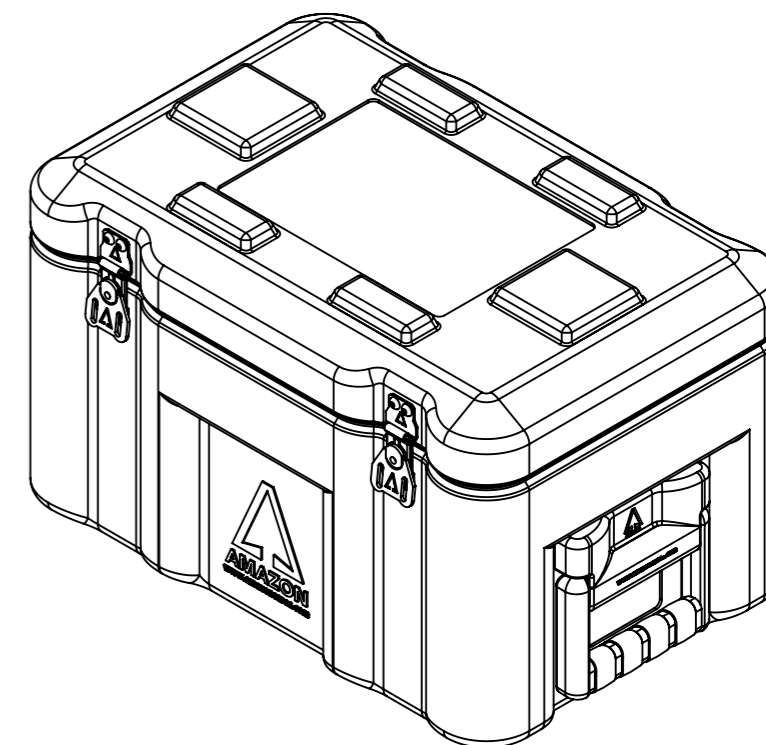

Do not scale

Third angle projection 

All dimensions in millimetres

Physical Specifications			
Weight (Kg)	6.0	Volume (m³)	0.041
External Dimensions (mm)		Internal Dimensions (mm)	
Length	450	Length	390
Width	300	Width	240
Height	300	Height	260
Hardware			
No of Handles	2	No of Catches	2

Material
 Polyethylene

Colour
 Various Colours Available

Amazon Cases
 Worton Hall Industrial Estate
 Worton Road
 Isleworth
 Middlesex
 TW7 6ER
 UK

Title		Amazon Case - AC453030		
Drawn By	Date	Drg. No.	Sheet No.	Issue No.
GS	11/07/06	AC453030	1 Of 1	1