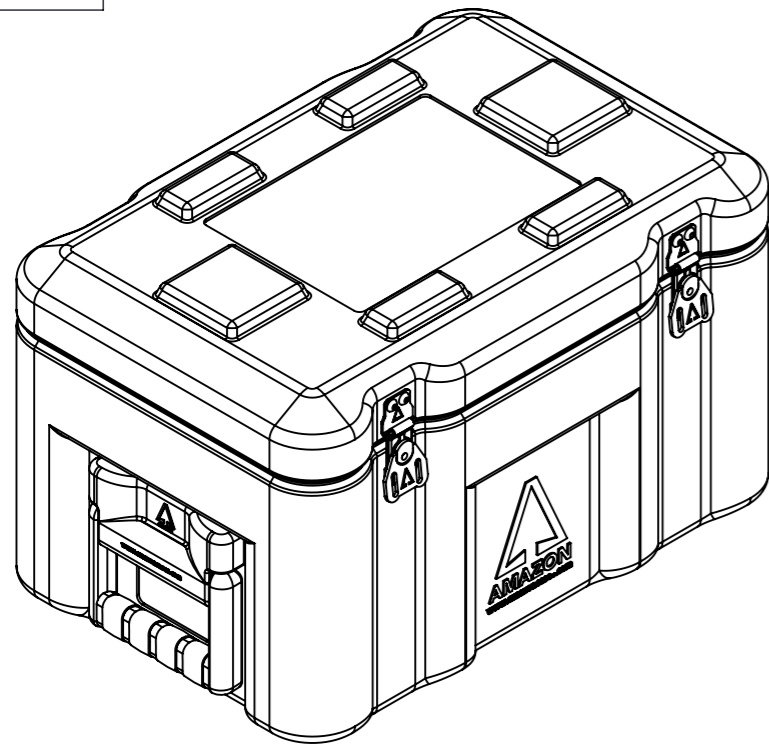

Do not scale

Third angle projection 

All dimensions in millimetres

Physical Specifications			
Weight (Kg)	6.0	Volume (m³)	0.041
External Dimensions (mm)		Internal Dimensions (mm)	
Length	450	Length	390
Width	300	Width	240
Height	300	Height	260
Hardware			
No of Handles	2	No of Catches	2

Material
 Polyethylene

Colour
 Various Colours Available

Amazon Cases
 Worton Hall Industrial Estate
 Worton Road
 Isleworth
 Middlesex
 TW7 6ER
 UK

Title		Amazon Case - AC453030		
Drawn By	Date	Drg. No.	Sheet No.	Issue No.
GS	11/07/06	AC453030	1 Of 1	1