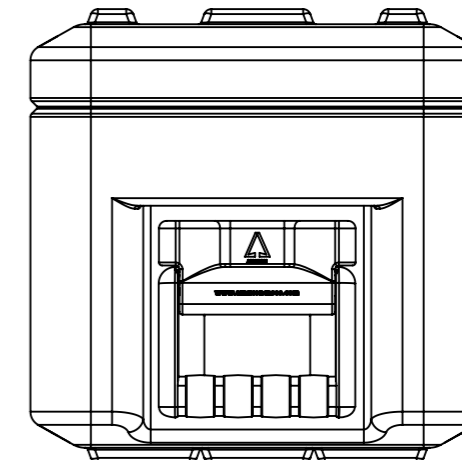

Do not scale

Third angle projection 

All dimensions in millimetres

Physical Specifications			
Weight (Kg)	6.0	Volume (m³)	0.041
External Dimensions (mm)		Internal Dimensions (mm)	
Length	450	Length	390
Width	300	Width	240
Height	300	Height	260
Hardware			
No of Handles	2	No of Catches	2