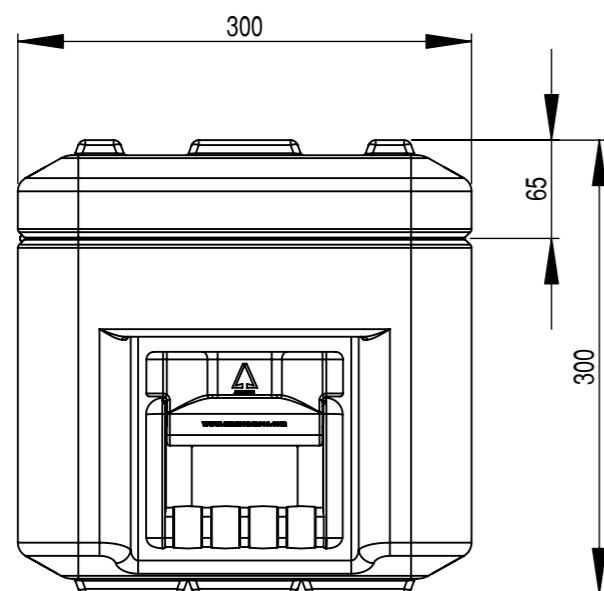

Do not scale

Third angle projection 

All dimensions in millimetres

Physical Specifications			
Weight (Kg)	6.0	Volume (m³)	0.041
External Dimensions (mm)		Internal Dimensions (mm)	
Length	450	Length	390
Width	300	Width	240
Height	300	Height	260
Hardware			
No of Handles	2	No of Catches	2

Material
 Polyethylene

Colour
 Various Colours Available

Amazon Cases
 Worton Hall Industrial Estate
 Worton Road
 Isleworth
 Middlesex
 TW7 6ER
 UK

Title		Amazon Case - AC453030		
Drawn By	Date	Drg. No.	Sheet No.	Issue No.
GS	11/07/06	AC453030	1 Of 1	1