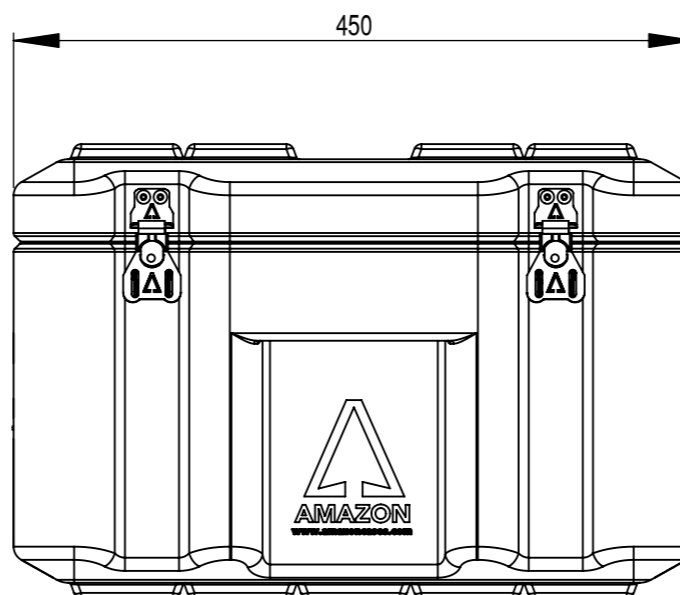

Do not scale

Third angle projection 

All dimensions in millimetres

Physical Specifications			
Weight (Kg)	6.0	Volume (m³)	0.041
External Dimensions (mm)		Internal Dimensions (mm)	
Length	450	Length	390
Width	300	Width	240
Height	300	Height	260
Hardware			
No of Handles	2	No of Catches	2