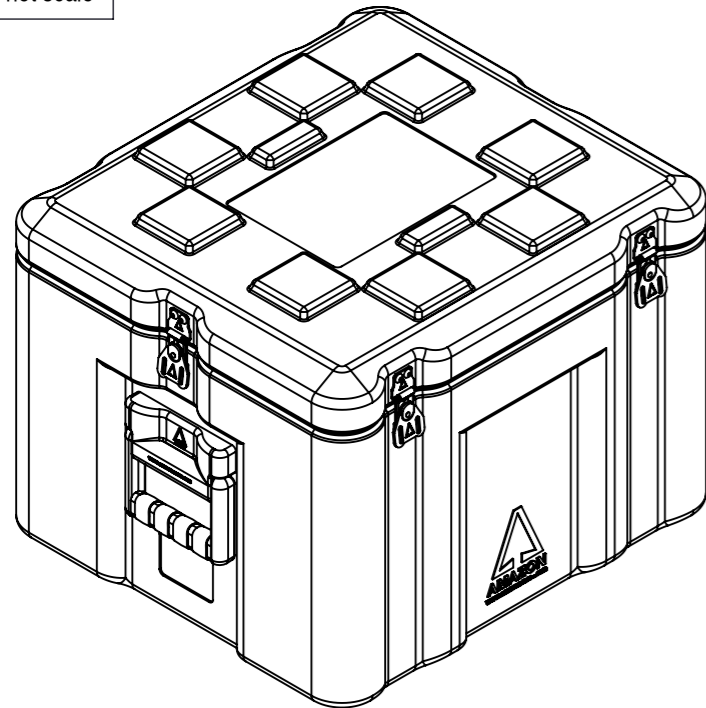

Do not scale

Third angle projection 

All dimensions in millimetres

Physical Specifications			
Weight (Kg)	8.7	Volume (m³)	0.090
External Dimensions (mm)		Internal Dimensions (mm)	
Length	500	Length	440
Width	450	Width	390
Height	400	Height	360
Hardware			
No of Handles	2	No of Catches	4

Material
 Polyethylene

Colour
 Various Colours Available

Amazon Cases
 Worton Hall Industrial Estate
 Worton Road
 Isleworth
 Middlesex
 TW7 6ER
 UK

Title		Amazon Case - AC504540		
Drawn By	Date	Drg. No.	Sheet No.	Issue No.
GS	11/07/06	AC504540	1 Of 1	1