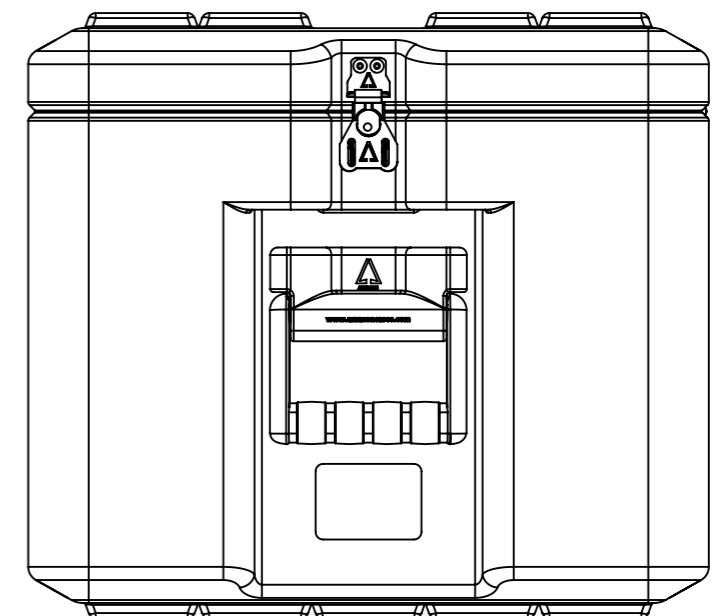

Do not scale

Third angle projection 

All dimensions in millimetres

Physical Specifications			
Weight (Kg)	8.7	Volume (m³)	0.090
External Dimensions (mm)		Internal Dimensions (mm)	
Length	500	Length	440
Width	450	Width	390
Height	400	Height	360
Hardware			
No of Handles	2	No of Catches	4

Material
 Polyethylene

Colour
 Various Colours Available

Amazon Cases
 Worton Hall Industrial Estate
 Worton Road
 Isleworth
 Middlesex
 TW7 6ER
 UK

Title		Amazon Case - AC504540		
Drawn By	Date	Drg. No.	Sheet No.	Issue No.
GS	11/07/06	AC504540	1 Of 1	1