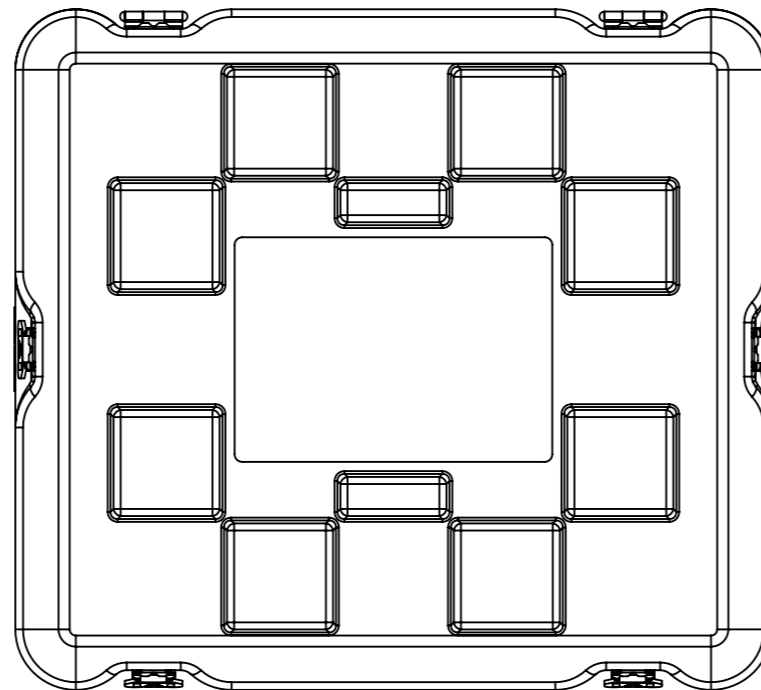

Do not scale

Third angle projection 

All dimensions in millimetres

Physical Specifications			
Weight (Kg)	8.7	Volume (m³)	0.090
External Dimensions (mm)		Internal Dimensions (mm)	
Length	500	Length	440
Width	450	Width	390
Height	400	Height	360
Hardware			
No of Handles	2	No of Catches	4

Material
 Polyethylene

Colour
 Various Colours Available

Amazon Cases
 Worton Hall Industrial Estate
 Worton Road
 Isleworth
 Middlesex
 TW7 6ER
 UK

Title		Amazon Case - AC504540		
Drawn By	Date	Drg. No.	Sheet No.	Issue No.
GS	11/07/06	AC504540	1 Of 1	1