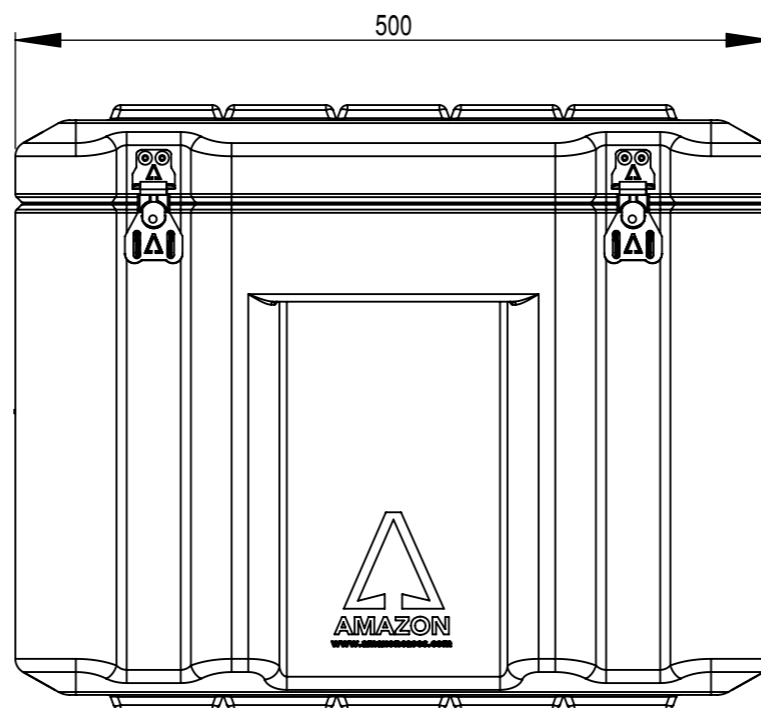

Do not scale

Third angle projection 

All dimensions in millimetres

Physical Specifications			
Weight (Kg)	8.7	Volume (m³)	0.090
External Dimensions (mm)		Internal Dimensions (mm)	
Length	500	Length	440
Width	450	Width	390
Height	400	Height	360
Hardware			
No of Handles	2	No of Catches	4