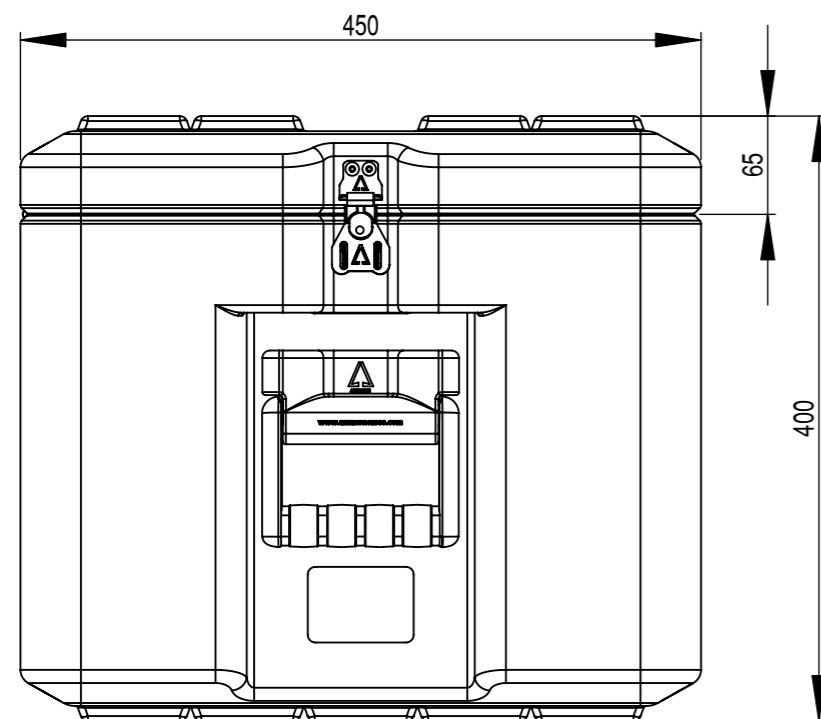

Do not scale

Third angle projection 

All dimensions in millimetres

Physical Specifications			
Weight (Kg)	8.7	Volume (m³)	0.090
External Dimensions (mm)		Internal Dimensions (mm)	
Length	500	Length	440
Width	450	Width	390
Height	400	Height	360
Hardware			
No of Handles	2	No of Catches	4

Material
 Polyethylene

Colour
 Various Colours Available

Amazon Cases
 Worton Hall Industrial Estate
 Worton Road
 Isleworth
 Middlesex
 TW7 6ER
 UK

Title		Amazon Case - AC504540		
Drawn By	Date	Drg. No.	Sheet No.	Issue No.
GS	11/07/06	AC504540	1 Of 1	1