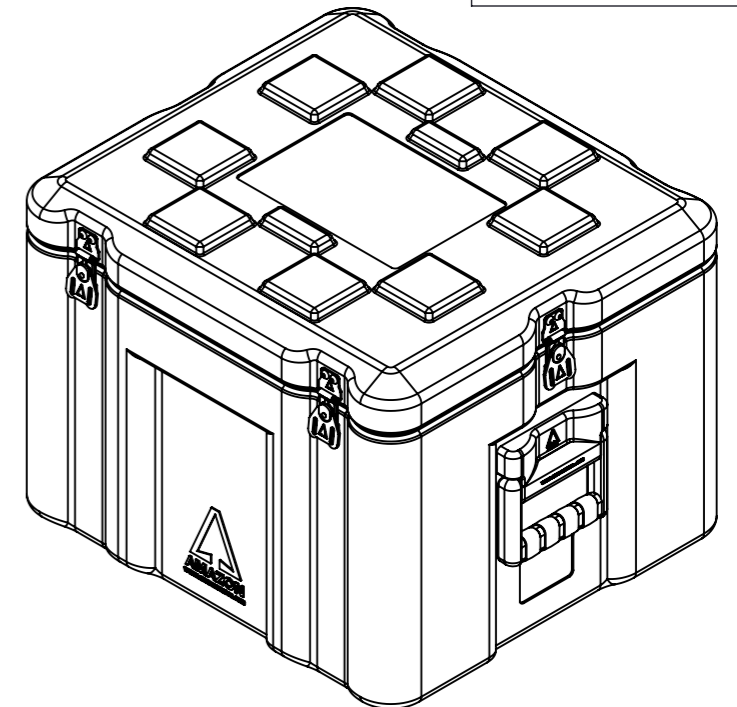

Do not scale

Third angle projection 

All dimensions in millimetres

Physical Specifications			
Weight (Kg)	8.7	Volume (m³)	0.090
External Dimensions (mm)		Internal Dimensions (mm)	
Length	500	Length	440
Width	450	Width	390
Height	400	Height	360
Hardware			
No of Handles	2	No of Catches	4

Material
 Polyethylene

Colour
 Various Colours Available

Amazon Cases
 Worton Hall Industrial Estate
 Worton Road
 Isleworth
 Middlesex
 TW7 6ER
 UK

Title		Amazon Case - AC504540		
Drawn By	Date	Drg. No.	Sheet No.	Issue No.
GS	11/07/06	AC504540	1 Of 1	1