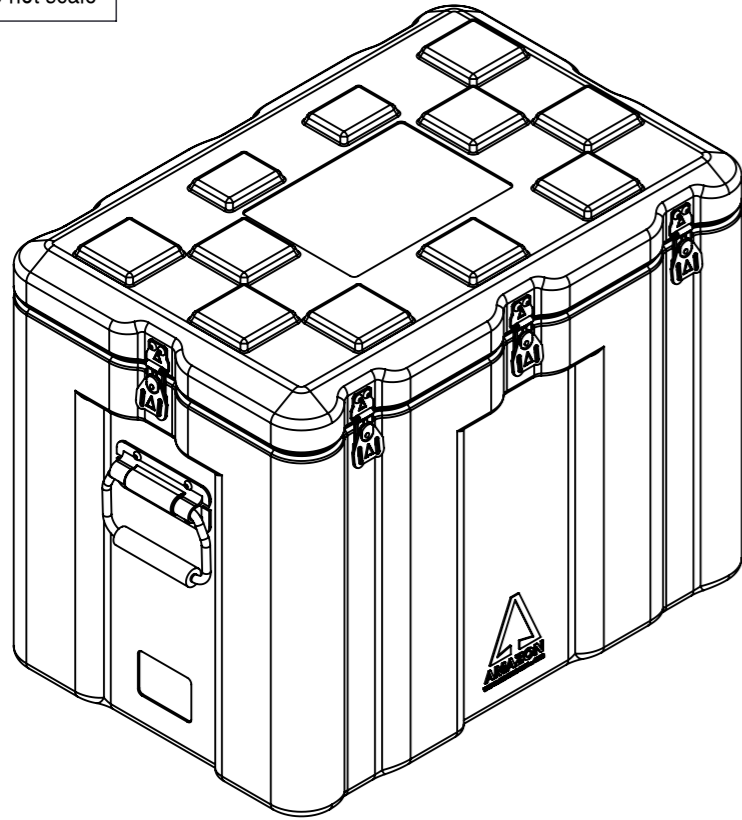

Do not scale

Third angle projection 

All dimensions in millimetres

Case options include:  
 Pressure relief valves  
 Humidity indicators  
 Various colours  
 Foam internals  
 Please phone for more options

Physical Specifications			
Weight (Kg)	10.6	Volume (m³)	0.120
External Dimensions (mm)		Internal Dimensions (mm)	
Length	600	Length	540
Width	450	Width	390
Height	500	Height	440
Hardware			
No of Handles	2	No of Catches	5