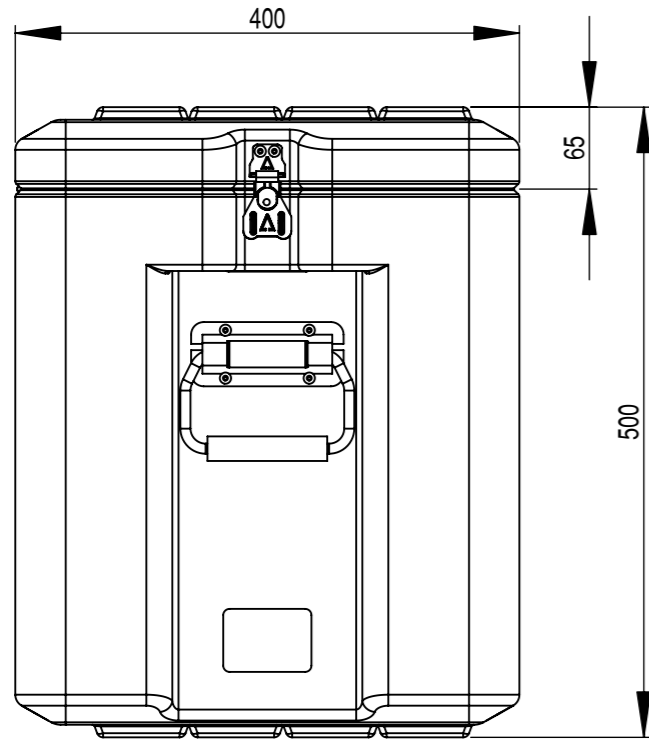

Do not scale

Third angle projection 

All dimensions in millimetres

Case options include:  
 Pressure relief valves  
 Humidity indicators  
 Various colours  
 Foam internals  
 Please phone for more options

Physical Specifications			
Weight (Kg)	10.6	Volume (m³)	0.120
External Dimensions (mm)		Internal Dimensions (mm)	
Length	600	Length	540
Width	450	Width	390
Height	500	Height	440
Hardware			
No of Handles	2	No of Catches	5