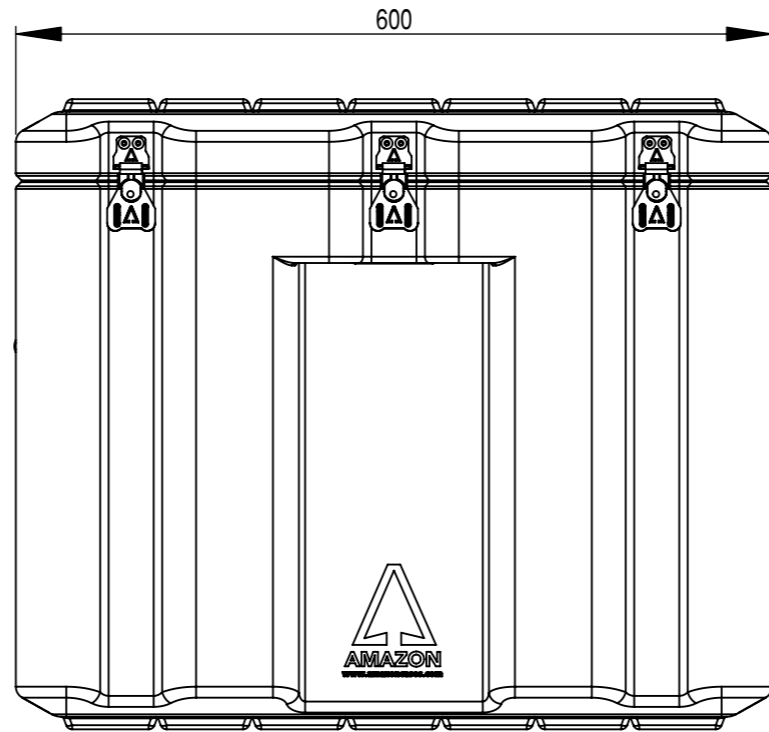

Do not scale

Third angle projection 

All dimensions in millimetres

Case options include:  
 Pressure relief valves  
 Humidity indicators  
 Various colours  
 Foam internals  
 Please phone for more options

Physical Specifications			
Weight (Kg)	10.6	Volume (m³)	0.120
External Dimensions (mm)		Internal Dimensions (mm)	
Length	600	Length	540
Width	450	Width	390
Height	500	Height	440
Hardware			
No of Handles	2	No of Catches	5