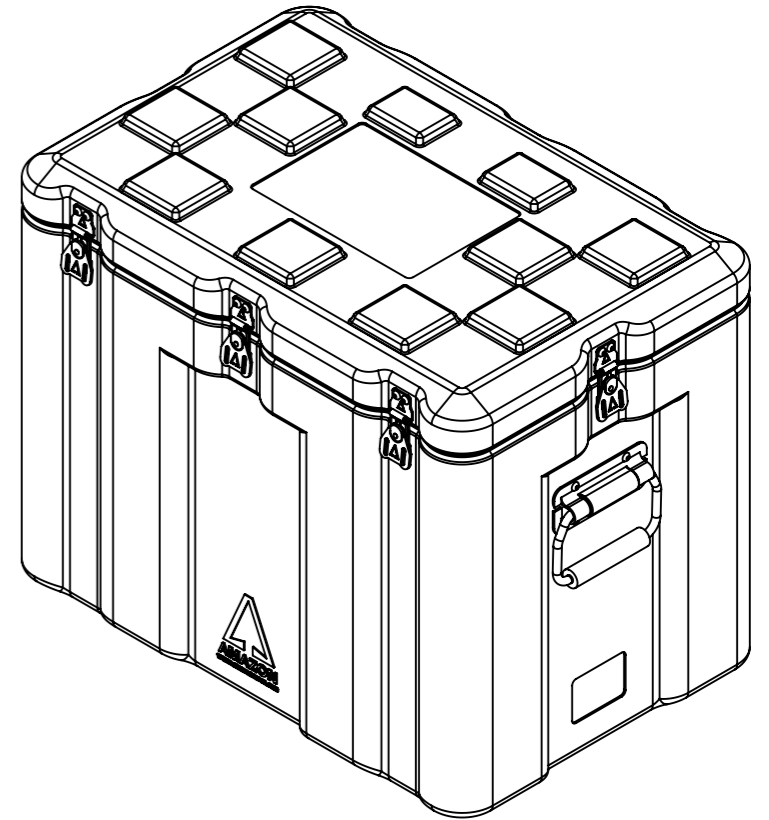

Do not scale

Third angle projection 

All dimensions in millimetres

Case options include:  
 Pressure relief valves  
 Humidity indicators  
 Various colours  
 Foam internals  
 Please phone for more options

Physical Specifications			
Weight (Kg)	10.6	Volume (m³)	0.120
External Dimensions (mm)		Internal Dimensions (mm)	
Length	600	Length	540
Width	450	Width	390
Height	500	Height	440
Hardware			
No of Handles	2	No of Catches	5