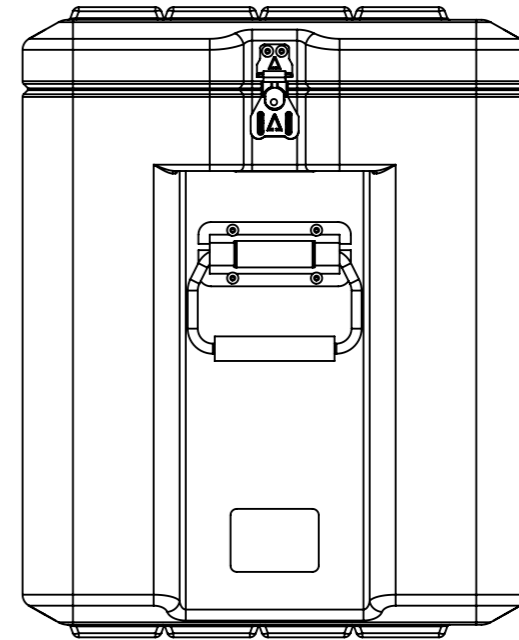

Do not scale

Third angle projection 

All dimensions in millimetres

Case options include:  
 Pressure relief valves  
 Humidity indicators  
 Various colours  
 Foam internals  
 Please phone for more options

Physical Specifications			
Weight (Kg)	10.6	Volume (m³)	0.120
External Dimensions (mm)		Internal Dimensions (mm)	
Length	600	Length	540
Width	450	Width	390
Height	500	Height	440
Hardware			
No of Handles	2	No of Catches	5