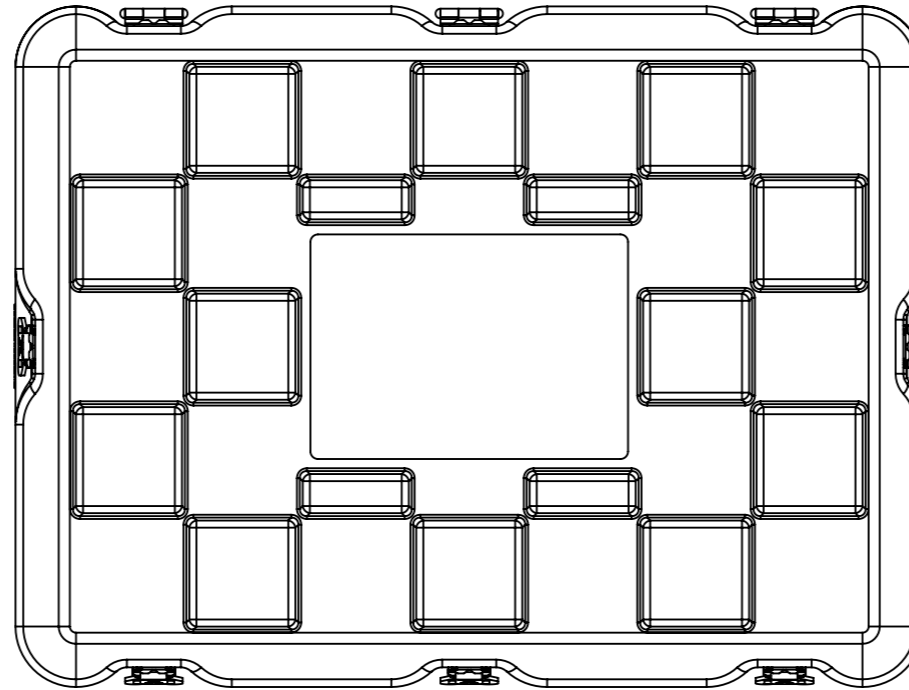

Do not scale

Third angle projection 

All dimensions in millimetres

Case options include:

- Pressure relief valves
- Humidity indicators
- Various colours
- Foam internals

Please phone for more options

Physical Specifications			
Weight (Kg)	8.7	Volume (m³)	0.081
External Dimensions (mm)		Internal Dimensions (mm)	
Length	600	Length	540
Width	450	Width	390
Height	300	Height	260
Hardware			
No of Handles	2	No of Catches	5

Material
 Polyethylene

Colour
 Various Colours Available

Amazon Cases
 Worton Hall Industrial Estate
 Worton Road
 Isleworth
 Middlesex
 TW7 6ER
 UK

Title Amazon Case - AC604530				
Drawn By GS	Date 11/07/06	Drg. No. AC604530	Sheet No. 1 Of 1	Issue No. 1