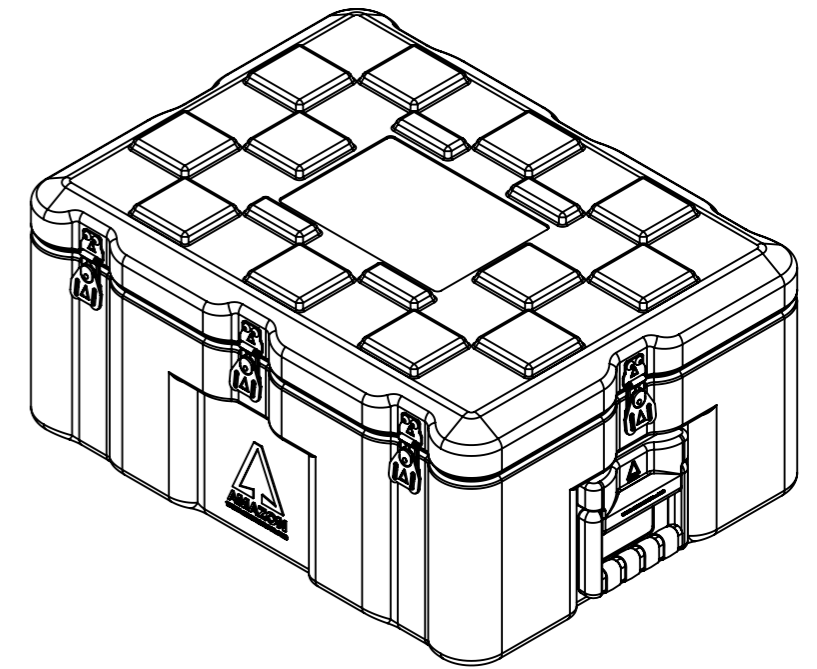

Do not scale

Third angle projection 

All dimensions in millimetres

Case options include:

- Pressure relief valves
- Humidity indicators
- Various colours
- Foam internals

Please phone for more options

Physical Specifications			
Weight (Kg)	8.7	Volume (m³)	0.081
External Dimensions (mm)		Internal Dimensions (mm)	
Length	600	Length	540
Width	450	Width	390
Height	300	Height	260
Hardware			
No of Handles	2	No of Catches	5

Material
 Polyethylene

Colour
 Various Colours Available

Amazon Cases
 Worton Hall Industrial Estate
 Worton Road
 Isleworth
 Middlesex
 TW7 6ER
 UK

Title Amazon Case - AC604530				
Drawn By GS	Date 11/07/06	Drg. No. AC604530	Sheet No. 1 Of 1	Issue No. 1