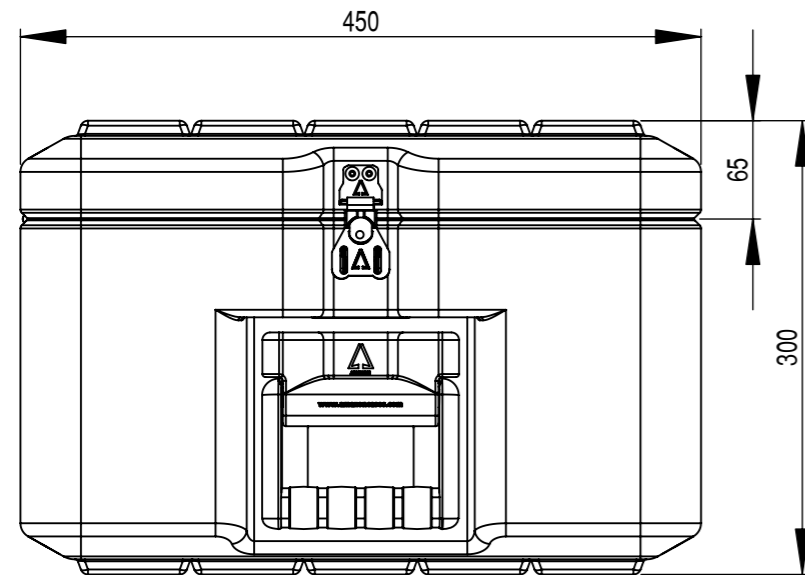

Do not scale

Third angle projection 

All dimensions in millimetres

Case options include:

- Pressure relief valves
- Humidity indicators
- Various colours
- Foam internals

Please phone for more options

Physical Specifications			
Weight (Kg)	8.7	Volume (m³)	0.081
External Dimensions (mm)		Internal Dimensions (mm)	
Length	600	Length	540
Width	450	Width	390
Height	300	Height	260
Hardware			
No of Handles	2	No of Catches	5

Material
 Polyethylene

Colour
 Various Colours Available

Amazon Cases
 Worton Hall Industrial Estate
 Worton Road
 Isleworth
 Middlesex
 TW7 6ER
 UK

Title Amazon Case - AC604530				
Drawn By GS	Date 11/07/06	Drg. No. AC604530	Sheet No. 1 Of 1	Issue No. 1