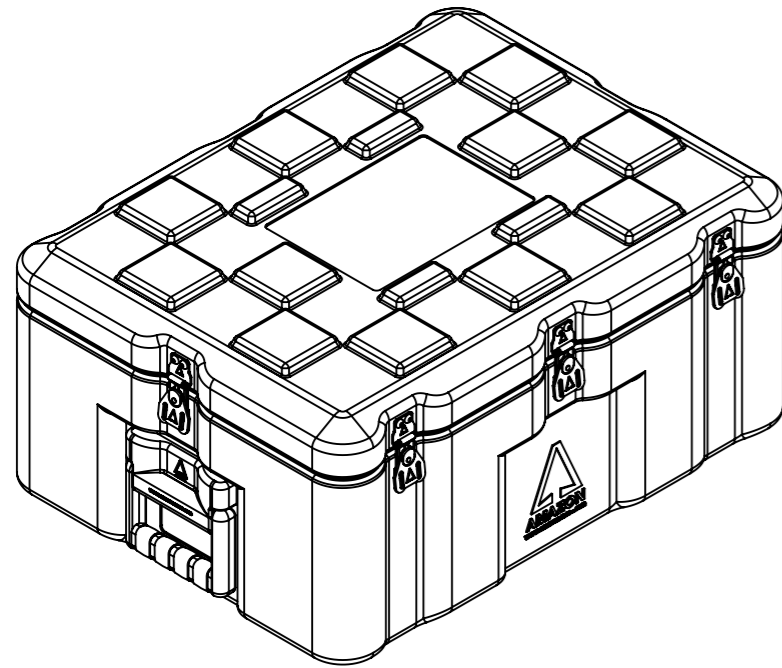

Do not scale

Third angle projection 

All dimensions in millimetres

Case options include:

- Pressure relief valves
- Humidity indicators
- Various colours
- Foam internals

Please phone for more options

Physical Specifications			
Weight (Kg)	8.7	Volume (m³)	0.081
External Dimensions (mm)		Internal Dimensions (mm)	
Length	600	Length	540
Width	450	Width	390
Height	300	Height	260
Hardware			
No of Handles	2	No of Catches	5

Material
 Polyethylene

Colour
 Various Colours Available

Amazon Cases
 Worton Hall Industrial Estate
 Worton Road
 Isleworth
 Middlesex
 TW7 6ER
 UK

Title Amazon Case - AC604530				
Drawn By GS	Date 11/07/06	Drg. No. AC604530	Sheet No. 1 Of 1	Issue No. 1