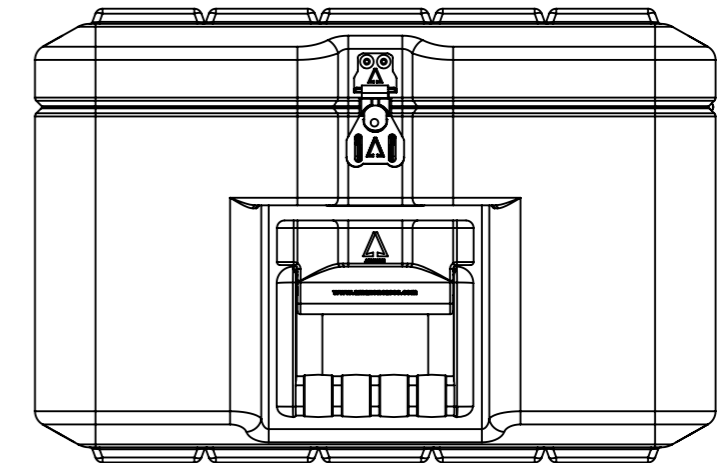

Do not scale

Third angle projection 

All dimensions in millimetres

Case options include:

- Pressure relief valves
- Humidity indicators
- Various colours
- Foam internals

Please phone for more options

Physical Specifications			
Weight (Kg)	8.7	Volume (m³)	0.081
External Dimensions (mm)		Internal Dimensions (mm)	
Length	600	Length	540
Width	450	Width	390
Height	300	Height	260
Hardware			
No of Handles	2	No of Catches	5

Material
 Polyethylene

Colour
 Various Colours Available

Amazon Cases
 Worton Hall Industrial Estate
 Worton Road
 Isleworth
 Middlesex
 TW7 6ER
 UK

Title Amazon Case - AC604530				
Drawn By GS	Date 11/07/06	Drg. No. AC604530	Sheet No. 1 Of 1	Issue No. 1