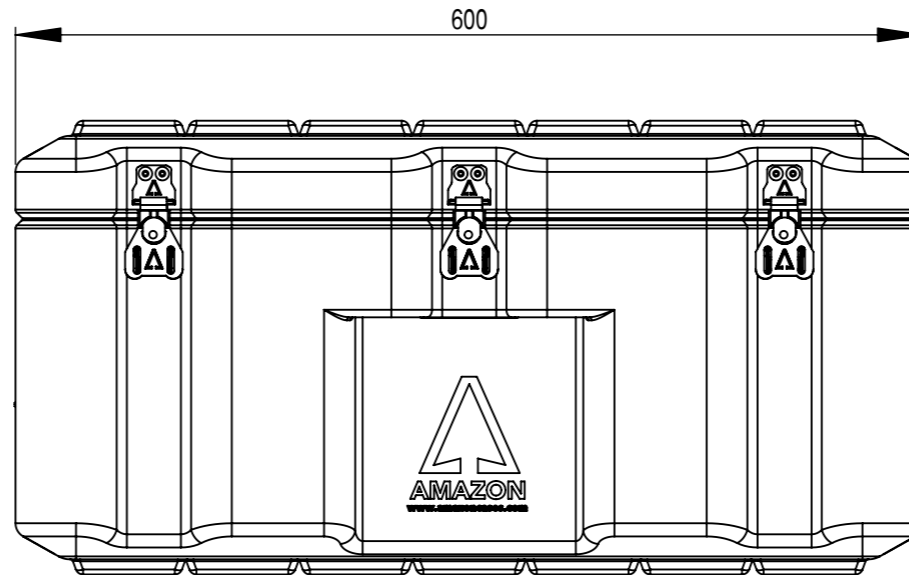

Do not scale

Third angle projection 

All dimensions in millimetres

Case options include:

- Pressure relief valves
- Humidity indicators
- Various colours
- Foam internals

Please phone for more options

Physical Specifications			
Weight (Kg)	8.7	Volume (m³)	0.081
External Dimensions (mm)		Internal Dimensions (mm)	
Length	600	Length	540
Width	450	Width	390
Height	300	Height	260
Hardware			
No of Handles	2	No of Catches	5