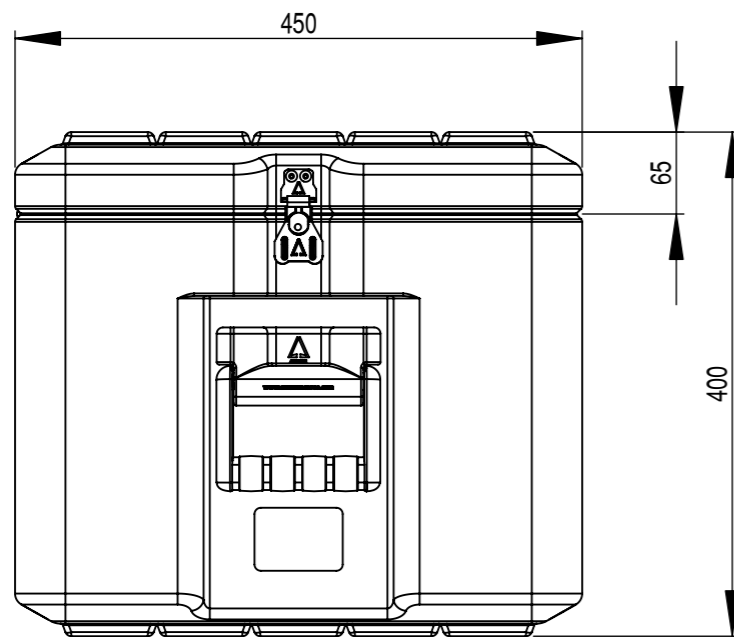

Do not scale

Third angle projection 

All dimensions in millimetres

Physical Specifications			
Weight (Kg)	10.2	Volume (m³)	0.108
External Dimensions (mm)		Internal Dimensions (mm)	
Length	600	Length	540
Width	450	Width	390
Height	400	Height	360
Hardware			
No of Handles	2	No of Catches	5

Material
 Polyethylene

Colour
 Various Colours Available

Amazon Cases
 Worton Hall Industrial Estate
 Worton Road
 Isleworth
 Middlesex
 TW7 6ER
 UK

Title Amazon Case - AC604540				
Drawn By GS	Date 11/07/06	Drg. No. AC604540	Sheet No. 1 Of 1	Issue No. 1