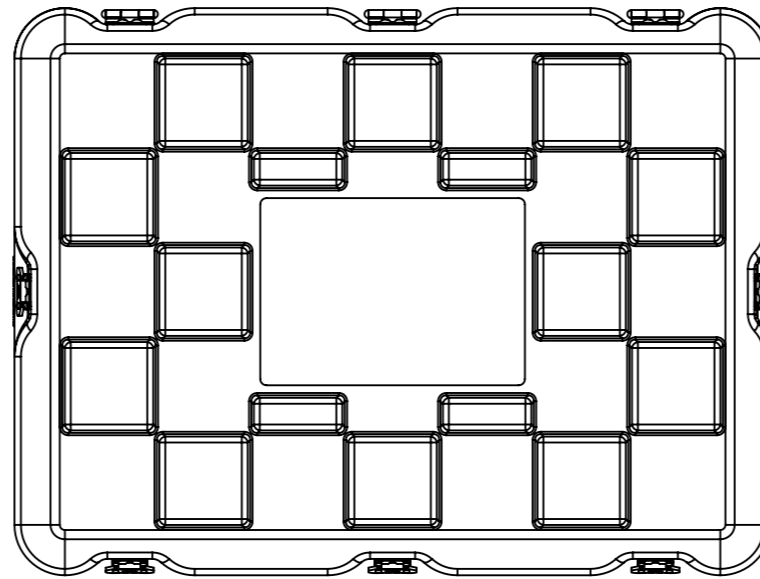

Do not scale

Third angle projection 

All dimensions in millimetres

Physical Specifications			
Weight (Kg)	10.2	Volume (m³)	0.108
External Dimensions (mm)		Internal Dimensions (mm)	
Length	600	Length	540
Width	450	Width	390
Height	400	Height	360
Hardware			
No of Handles	2	No of Catches	5