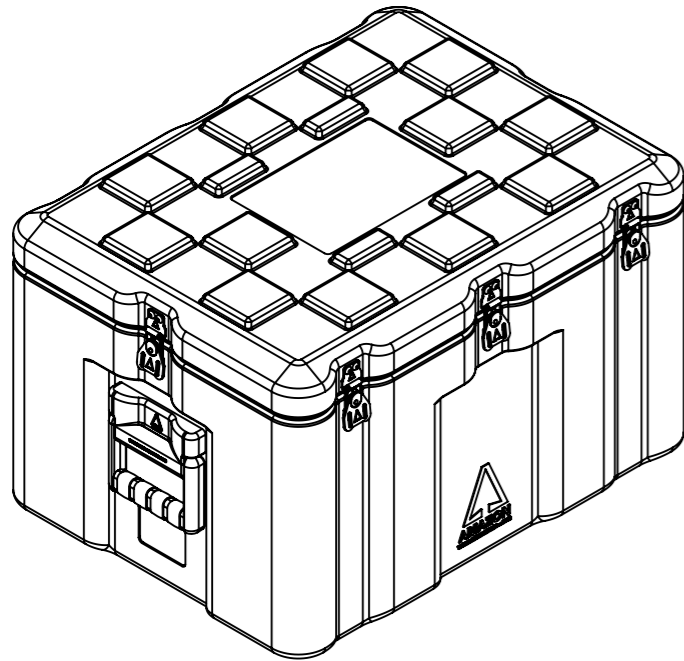

Do not scale

Third angle projection 

All dimensions in millimetres

Physical Specifications			
Weight (Kg)	10.2	Volume (m³)	0.108
External Dimensions (mm)		Internal Dimensions (mm)	
Length	600	Length	540
Width	450	Width	390
Height	400	Height	360
Hardware			
No of Handles	2	No of Catches	5

Material
 Polyethylene

Colour
 Various Colours Available

Amazon Cases
 Worton Hall Industrial Estate
 Worton Road
 Isleworth
 Middlesex
 TW7 6ER
 UK

Title Amazon Case - AC604540				
Drawn By GS	Date 11/07/06	Drg. No. AC604540	Sheet No. 1 Of 1	Issue No. 1