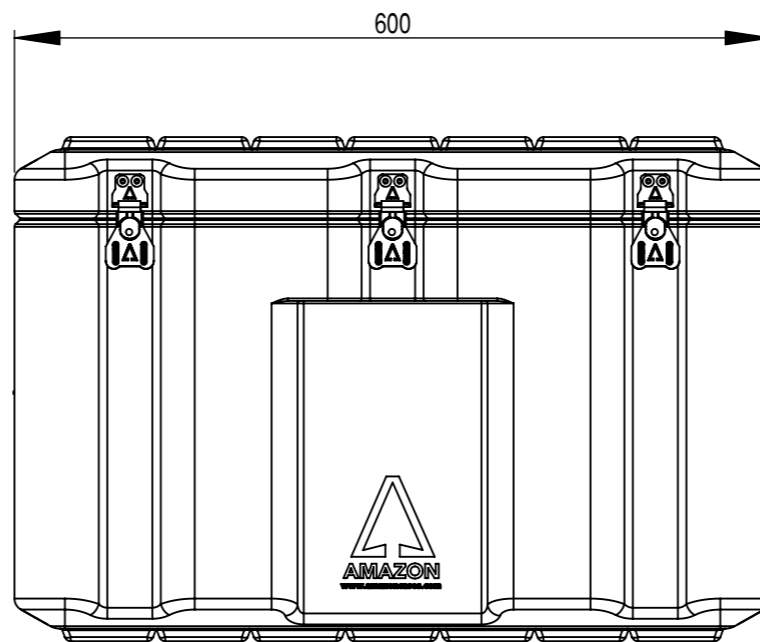

Do not scale

Third angle projection 

All dimensions in millimetres

Physical Specifications			
Weight (Kg)	10.2	Volume (m³)	0.108
External Dimensions (mm)		Internal Dimensions (mm)	
Length	600	Length	540
Width	450	Width	390
Height	400	Height	360
Hardware			
No of Handles	2	No of Catches	5