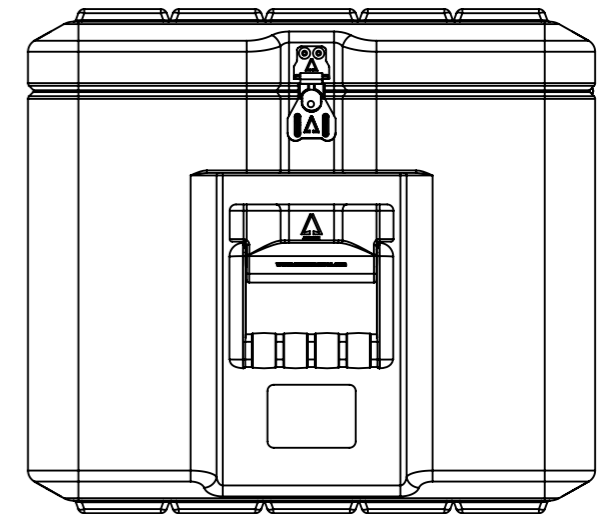

Do not scale

Third angle projection 

All dimensions in millimetres

Physical Specifications			
Weight (Kg)	10.2	Volume (m³)	0.108
External Dimensions (mm)		Internal Dimensions (mm)	
Length	600	Length	540
Width	450	Width	390
Height	400	Height	360
Hardware			
No of Handles	2	No of Catches	5

Material
 Polyethylene

Colour
 Various Colours Available

Amazon Cases
 Worton Hall Industrial Estate
 Worton Road
 Isleworth
 Middlesex
 TW7 6ER
 UK

Title Amazon Case - AC604540				
Drawn By GS	Date 11/07/06	Drg. No. AC604540	Sheet No. 1 Of 1	Issue No. 1