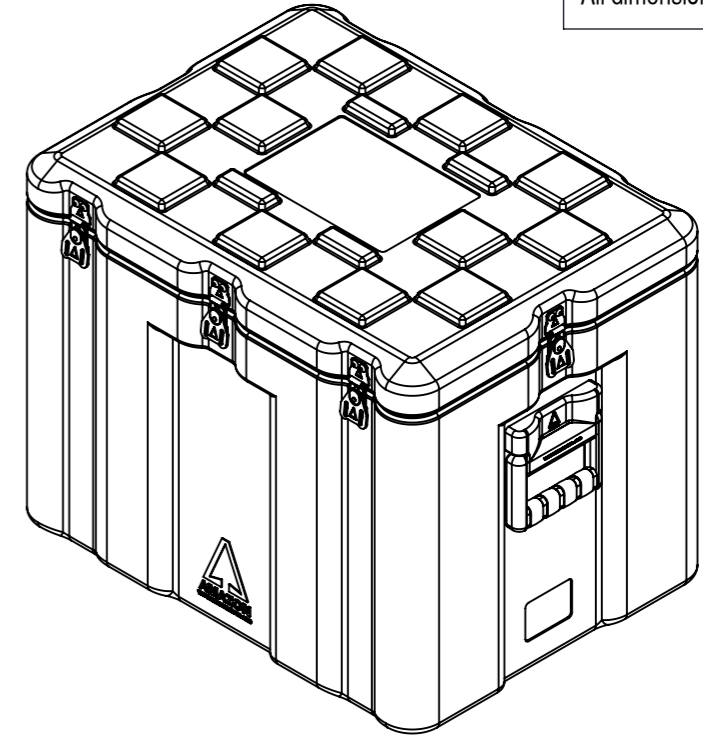

Do not scale

Third angle projection 

All dimensions in millimetres

Physical Specifications			
Weight (Kg)	11.2	Volume (m³)	0.135
External Dimensions (mm)		Internal Dimensions (mm)	
Length	600	Length	540
Width	450	Width	390
Height	500	Height	460
Hardware			
No of Handles	2	No of Catches	5

Material
 Polyethylene

Colour
 Various Colours Available

Amazon Cases
 Worton Hall Industrial Estate
 Worton Road
 Isleworth
 Middlesex
 TW7 6ER
 UK

Title		Amazon Case - AC604550		
Drawn By	Date	Drg. No.	Sheet No.	Issue No.
GS	11/07/06	AC604550	1 Of 1	1