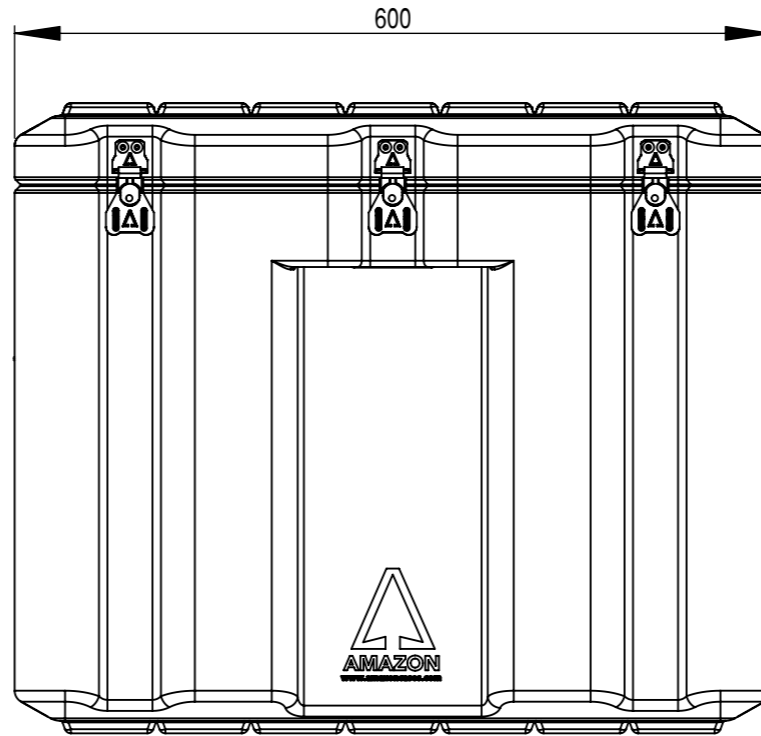

Do not scale

Third angle projection 

All dimensions in millimetres

Physical Specifications			
Weight (Kg)	11.2	Volume (m³)	0.135
External Dimensions (mm)		Internal Dimensions (mm)	
Length	600	Length	540
Width	450	Width	390
Height	500	Height	460
Hardware			
No of Handles	2	No of Catches	5