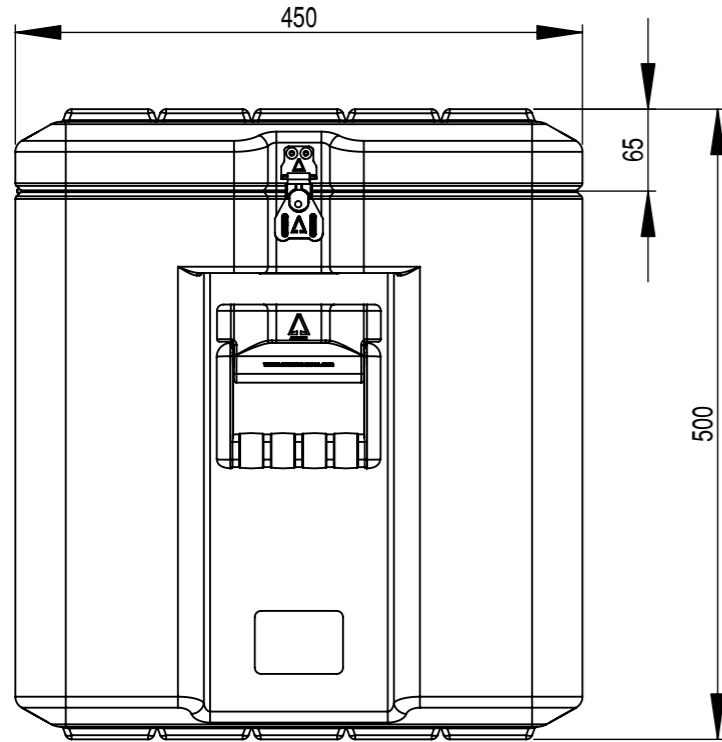

Do not scale

Third angle projection 

All dimensions in millimetres

Physical Specifications			
Weight (Kg)	11.2	Volume (m³)	0.135
External Dimensions (mm)		Internal Dimensions (mm)	
Length	600	Length	540
Width	450	Width	390
Height	500	Height	460
Hardware			
No of Handles	2	No of Catches	5

Material
 Polyethylene

Colour
 Various Colours Available

Amazon Cases
 Worton Hall Industrial Estate
 Worton Road
 Isleworth
 Middlesex
 TW7 6ER
 UK

Title		Amazon Case - AC604550		
Drawn By	Date	Drg. No.	Sheet No.	Issue No.
GS	11/07/06	AC604550	1 Of 1	1