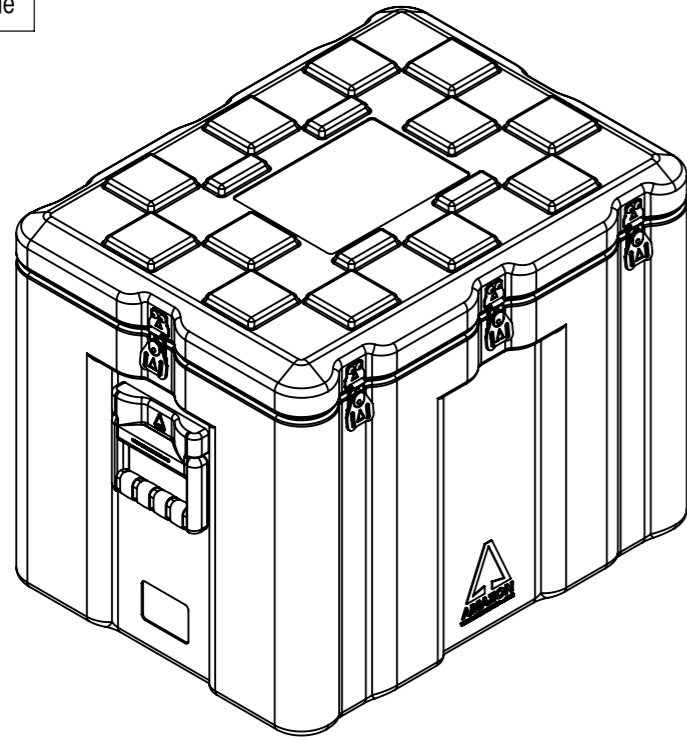

Do not scale

Third angle projection 

All dimensions in millimetres

Physical Specifications			
Weight (Kg)	11.2	Volume (m³)	0.135
External Dimensions (mm)		Internal Dimensions (mm)	
Length	600	Length	540
Width	450	Width	390
Height	500	Height	460
Hardware			
No of Handles	2	No of Catches	5

Material
 Polyethylene

Colour
 Various Colours Available

Amazon Cases
 Worton Hall Industrial Estate
 Worton Road
 Isleworth
 Middlesex
 TW7 6ER
 UK

Title		Amazon Case - AC604550		
Drawn By	Date	Drg. No.	Sheet No.	Issue No.
GS	11/07/06	AC604550	1 Of 1	1