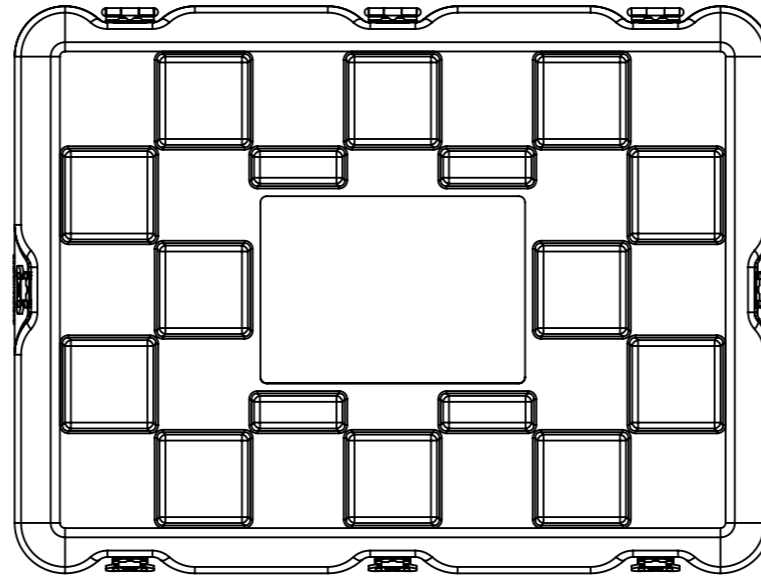

Do not scale

Third angle projection 

All dimensions in millimetres

Physical Specifications			
Weight (Kg)	11.2	Volume (m³)	0.135
External Dimensions (mm)		Internal Dimensions (mm)	
Length	600	Length	540
Width	450	Width	390
Height	500	Height	460
Hardware			
No of Handles	2	No of Catches	5