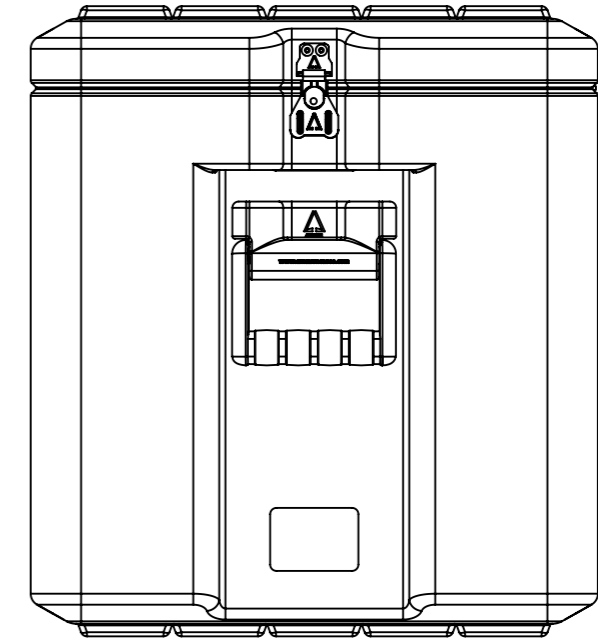

Do not scale

Third angle projection 

All dimensions in millimetres

Physical Specifications			
Weight (Kg)	11.2	Volume (m³)	0.135
External Dimensions (mm)		Internal Dimensions (mm)	
Length	600	Length	540
Width	450	Width	390
Height	500	Height	460
Hardware			
No of Handles	2	No of Catches	5