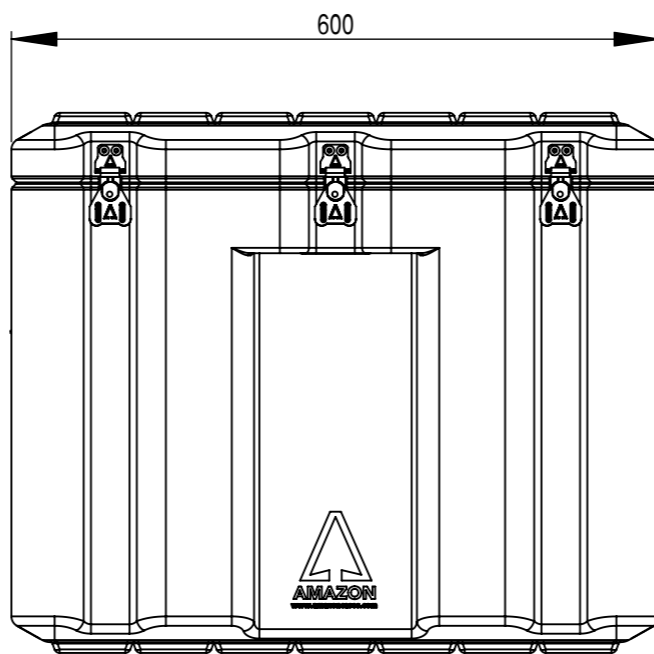

Do not scale

Third angle projection 

All dimensions in millimetres

Physical Specifications			
Weight (Kg)	12.4	Volume (m³)	0.180
External Dimensions (mm)		Internal Dimensions (mm)	
Length	600	Length	540
Width	600	Width	540
Height	500	Height	460
Hardware			
No of Handles	4	No of Catches	7