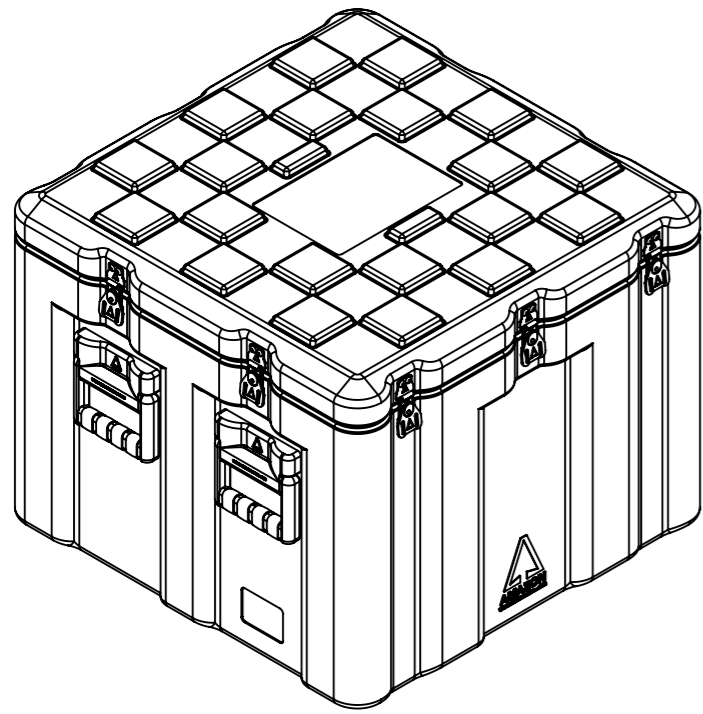

Do not scale

Third angle projection 

All dimensions in millimetres

Physical Specifications			
Weight (Kg)	12.4	Volume (m³)	0.180
External Dimensions (mm)		Internal Dimensions (mm)	
Length	600	Length	540
Width	600	Width	540
Height	500	Height	460
Hardware			
No of Handles	4	No of Catches	7

Material
 Polyethylene

Colour
 Various Colours Available

Amazon Cases
 Worton Hall Industrial Estate
 Worton Road
 Isleworth
 Middlesex
 TW7 6ER
 UK

Title		Amazon Case - AC606050		
Drawn By	Date	Drg. No.	Sheet No.	Issue No.
GS	11/07/06	AC606050	1 Of 1	1