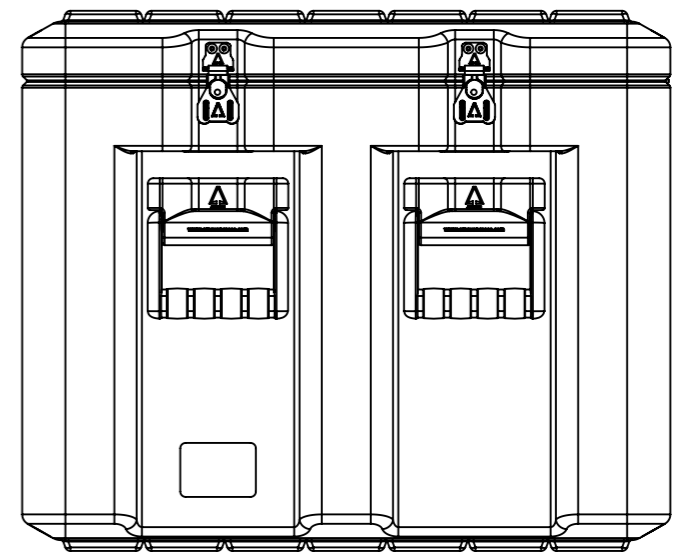

Do not scale

Third angle projection 

All dimensions in millimetres

Physical Specifications			
Weight (Kg)	12.4	Volume (m³)	0.180
External Dimensions (mm)		Internal Dimensions (mm)	
Length	600	Length	540
Width	600	Width	540
Height	500	Height	460
Hardware			
No of Handles	4	No of Catches	7

Material
 Polyethylene

Colour
 Various Colours Available

Amazon Cases
 Worton Hall Industrial Estate
 Worton Road
 Isleworth
 Middlesex
 TW7 6ER
 UK

Title		Amazon Case - AC606050		
Drawn By	Date	Drg. No.	Sheet No.	Issue No.
GS	11/07/06	AC606050	1 Of 1	1