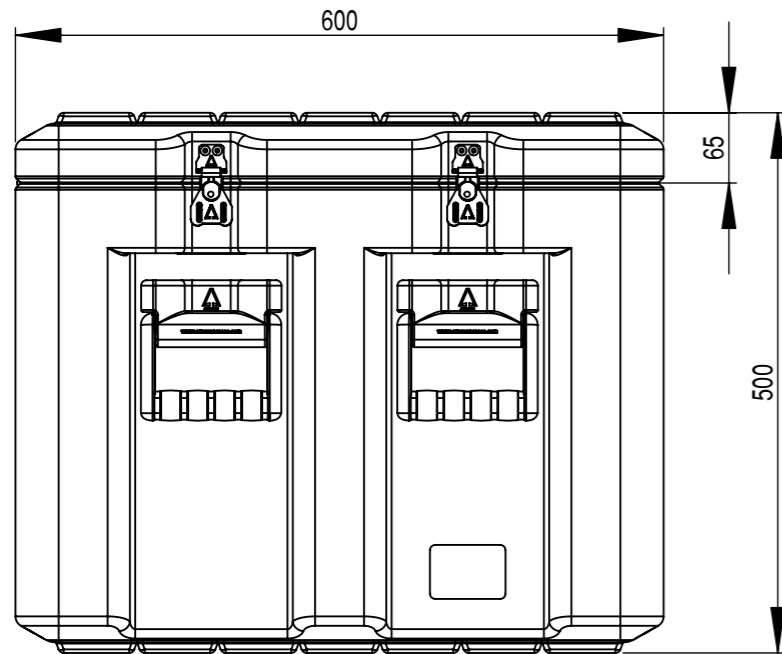

Do not scale

Third angle projection 

All dimensions in millimetres

Physical Specifications			
Weight (Kg)	12.4	Volume (m³)	0.180
External Dimensions (mm)		Internal Dimensions (mm)	
Length	600	Length	540
Width	600	Width	540
Height	500	Height	460
Hardware			
No of Handles	4	No of Catches	7