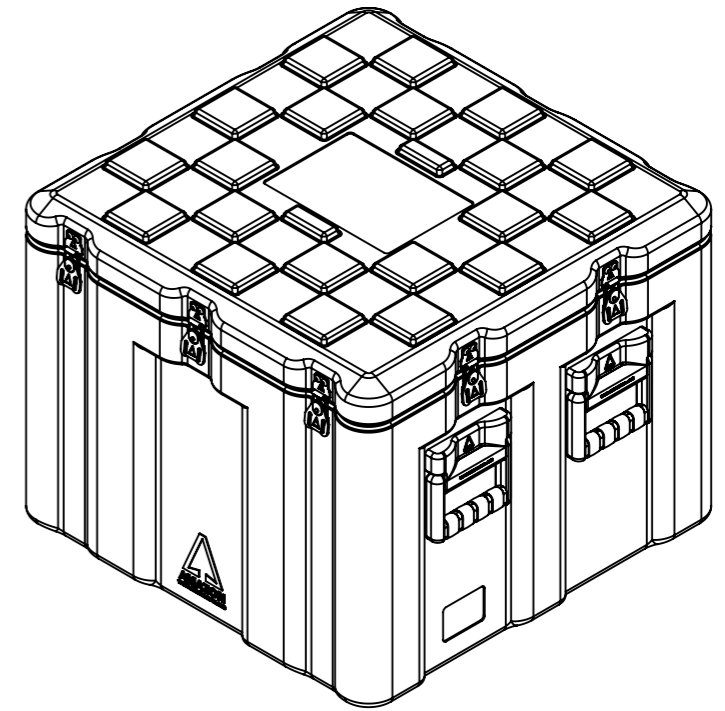

Do not scale

Third angle projection 

All dimensions in millimetres

Physical Specifications			
Weight (Kg)	12.4	Volume (m³)	0.180
External Dimensions (mm)		Internal Dimensions (mm)	
Length	600	Length	540
Width	600	Width	540
Height	500	Height	460
Hardware			
No of Handles	4	No of Catches	7

Material
 Polyethylene

Colour
 Various Colours Available

Amazon Cases
 Worton Hall Industrial Estate
 Worton Road
 Isleworth
 Middlesex
 TW7 6ER
 UK

Title		Amazon Case - AC606050		
Drawn By	Date	Drg. No.	Sheet No.	Issue No.
GS	11/07/06	AC606050	1 Of 1	1