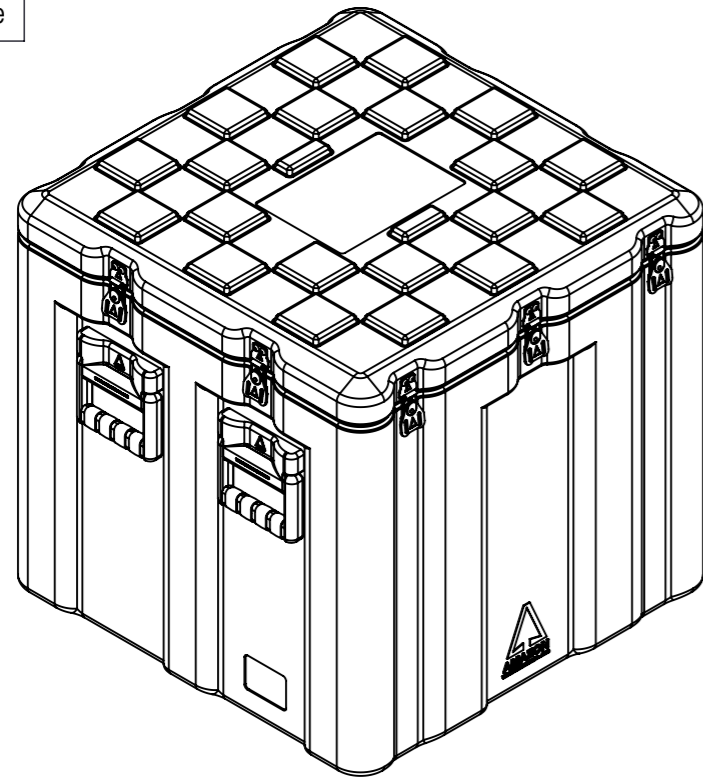

Do not scale

Third angle projection 

All dimensions in millimetres

Physical Specifications			
Weight (Kg)	13.5	Volume (m³)	0.216
External Dimensions (mm)		Internal Dimensions (mm)	
Length	600	Length	540
Width	600	Width	540
Height	600	Height	560
Hardware			
No of Handles	4	No of Catches	7

Material
 Polyethylene

Colour
 Various Colours Available

Amazon Cases
 Worton Hall Industrial Estate
 Worton Road
 Isleworth
 Middlesex
 TW7 6ER
 UK

Title				
Amazon Case - AC606060				
Drawn By	Date	Drg. No.	Sheet No.	Issue No.
GS	11/07/06	AC606060	1 Of 1	1