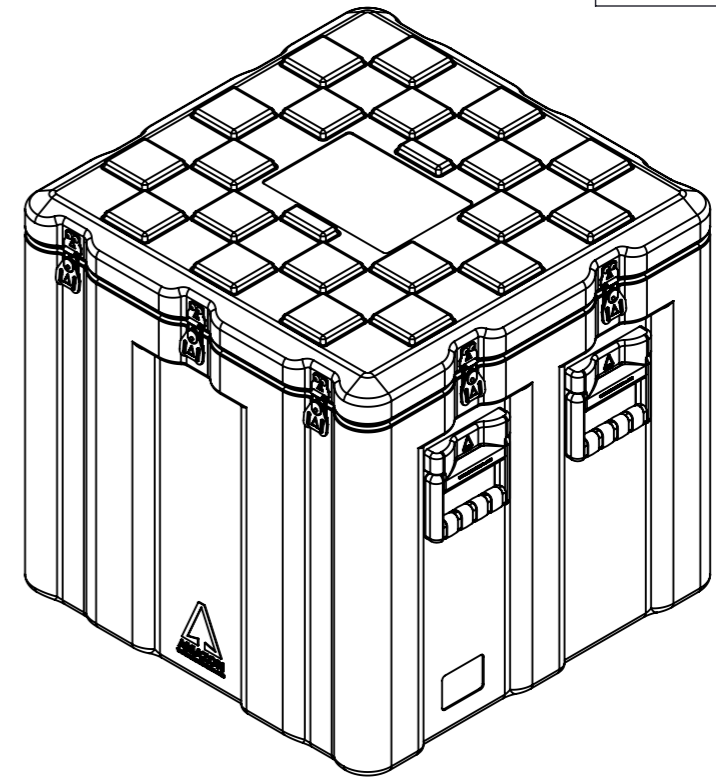

Do not scale

Third angle projection 

All dimensions in millimetres

Physical Specifications			
Weight (Kg)	13.5	Volume (m³)	0.216
External Dimensions (mm)		Internal Dimensions (mm)	
Length	600	Length	540
Width	600	Width	540
Height	600	Height	560
Hardware			
No of Handles	4	No of Catches	7

Material
 Polyethylene

Colour
 Various Colours Available

Amazon Cases
 Worton Hall Industrial Estate
 Worton Road
 Isleworth
 Middlesex
 TW7 6ER
 UK

Title				
Amazon Case - AC606060				
Drawn By	Date	Drg. No.	Sheet No.	Issue No.
GS	11/07/06	AC606060	1 Of 1	1