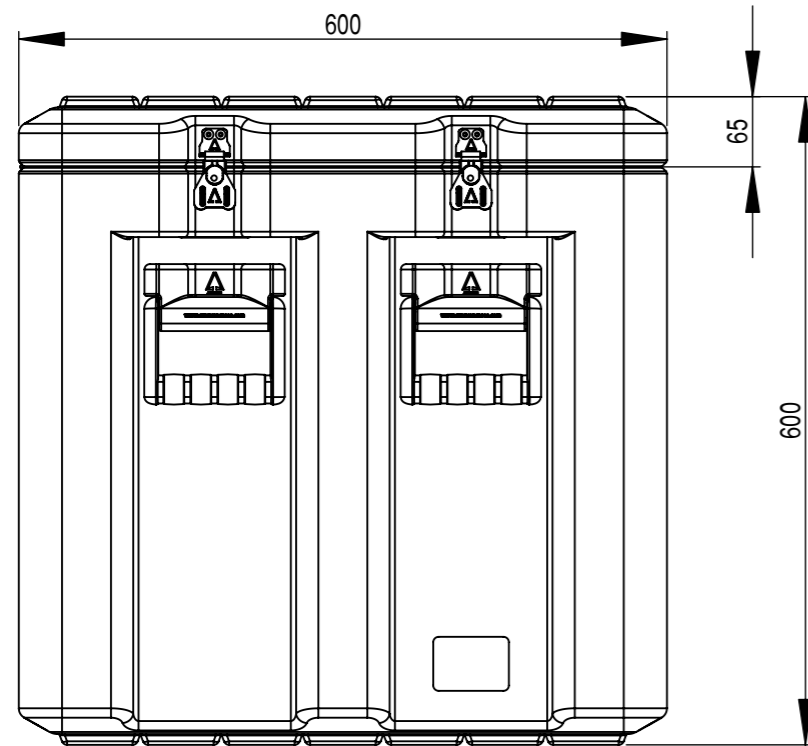

Do not scale

Third angle projection 

All dimensions in millimetres

Physical Specifications			
Weight (Kg)	13.5	Volume (m³)	0.216
External Dimensions (mm)		Internal Dimensions (mm)	
Length	600	Length	540
Width	600	Width	540
Height	600	Height	560
Hardware			
No of Handles	4	No of Catches	7