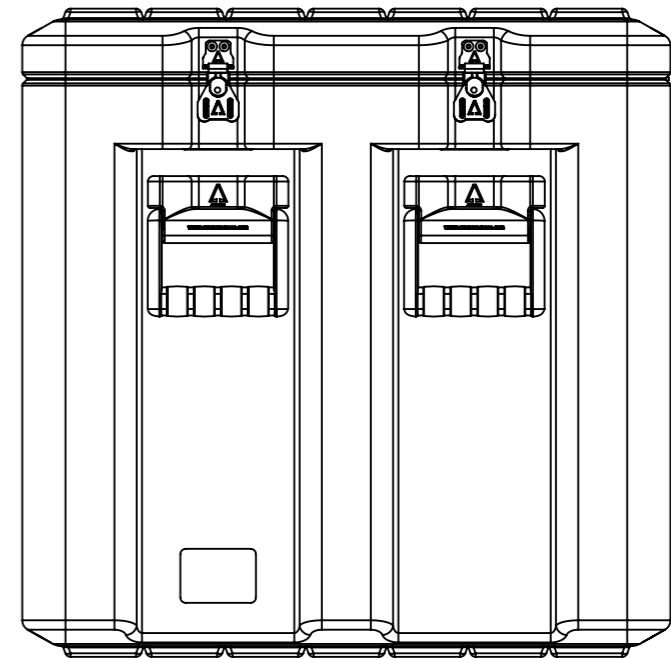

Do not scale

Third angle projection 

All dimensions in millimetres

Physical Specifications			
Weight (Kg)	13.5	Volume (m³)	0.216
External Dimensions (mm)		Internal Dimensions (mm)	
Length	600	Length	540
Width	600	Width	540
Height	600	Height	560
Hardware			
No of Handles	4	No of Catches	7