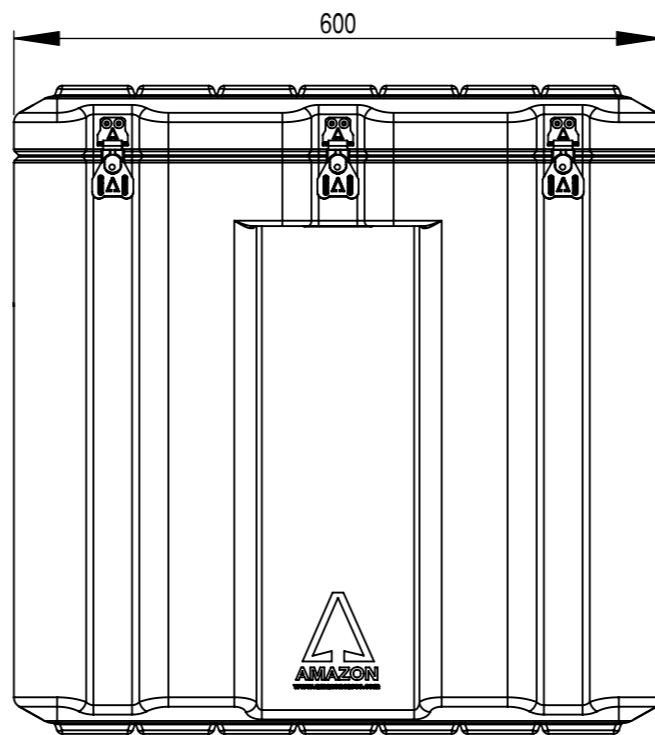

Do not scale

Third angle projection 

All dimensions in millimetres

Physical Specifications			
Weight (Kg)	13.5	Volume (m³)	0.216
External Dimensions (mm)		Internal Dimensions (mm)	
Length	600	Length	540
Width	600	Width	540
Height	600	Height	560
Hardware			
No of Handles	4	No of Catches	7