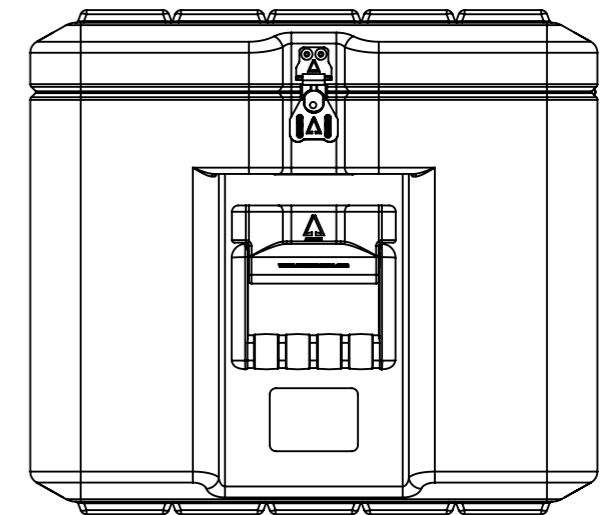

Do not scale

Third angle projection 

All dimensions in millimetres

Physical Specifications			
Weight (Kg)	12.8	Volume (m³)	0.135
External Dimensions (mm)		Internal Dimensions (mm)	
Length	750	Length	690
Width	450	Width	390
Height	400	Height	360
Hardware			
No of Handles	2	No of Catches	5