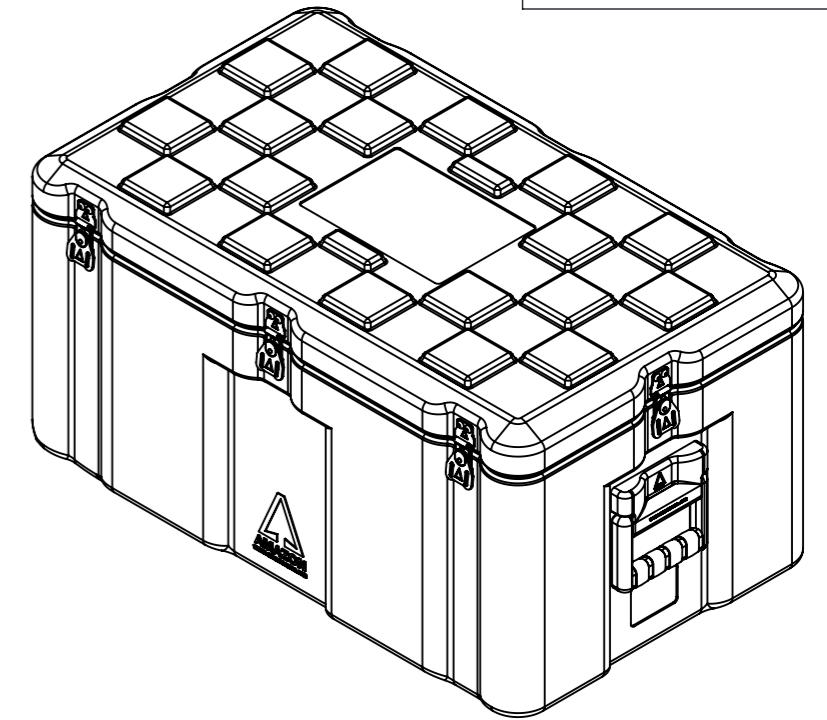

Do not scale

Third angle projection 

All dimensions in millimetres

Physical Specifications			
Weight (Kg)	12.8	Volume (m³)	0.135
External Dimensions (mm)		Internal Dimensions (mm)	
Length	750	Length	690
Width	450	Width	390
Height	400	Height	360
Hardware			
No of Handles	2	No of Catches	5

Material
Polyethylene

Colour
Various Colours Available

Amazon Cases
Worton Hall Industrial Estate
Worton Road
Isleworth
Middlesex
TW7 6ER
UK

Title		Amazon Case - AC754540		
Drawn By	Date	Drg. No.	Sheet No.	Issue No.
GS	11/07/06	AC754540	1 Of 1	1