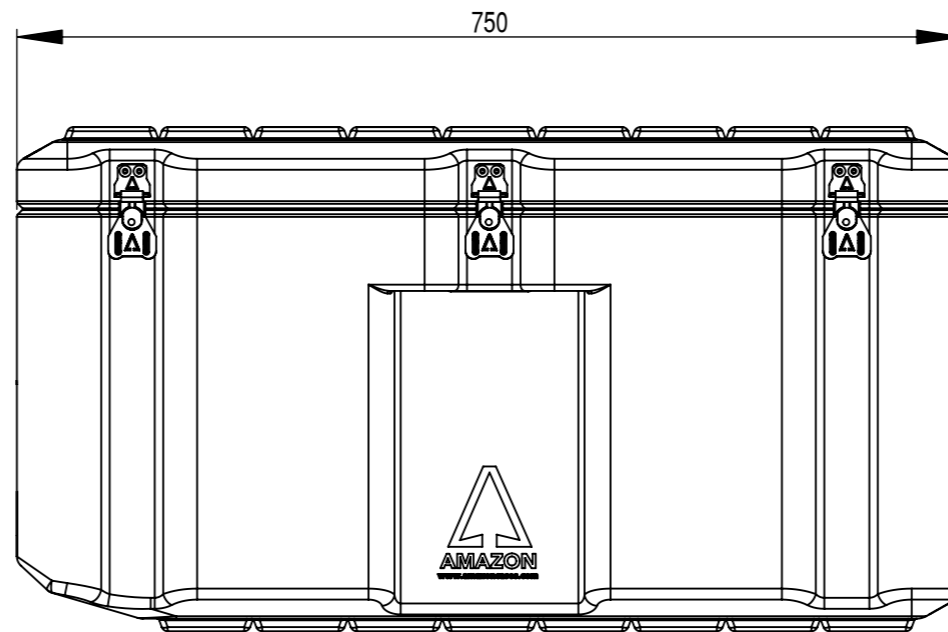

Do not scale

Third angle projection 

All dimensions in millimetres

Physical Specifications			
Weight (Kg)	12.8	Volume (m³)	0.135
External Dimensions (mm)		Internal Dimensions (mm)	
Length	750	Length	690
Width	450	Width	390
Height	400	Height	360
Hardware			
No of Handles	2	No of Catches	5