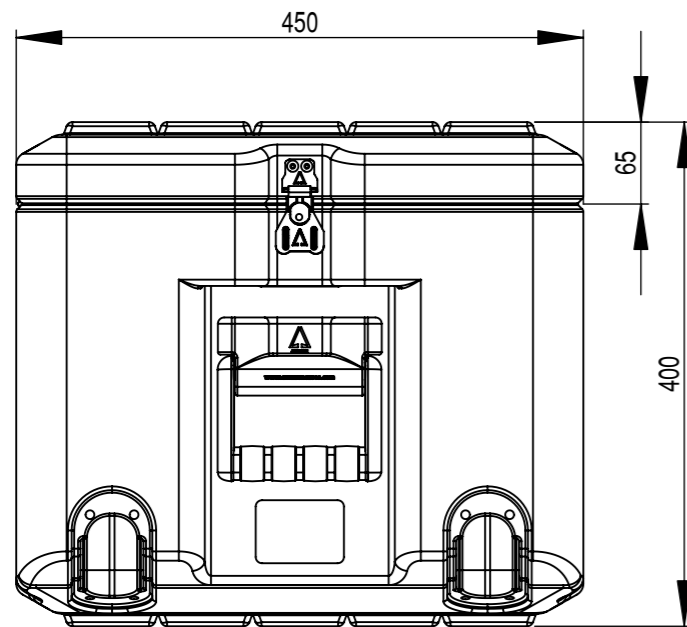

Do not scale

Third angle projection 

All dimensions in millimetres

Physical Specifications			
Weight (Kg)	12.8	Volume (m³)	0.135
External Dimensions (mm)		Internal Dimensions (mm)	
Length	750	Length	690
Width	450	Width	390
Height	400	Height	360
Hardware			
No of Handles	2	No of Catches	5