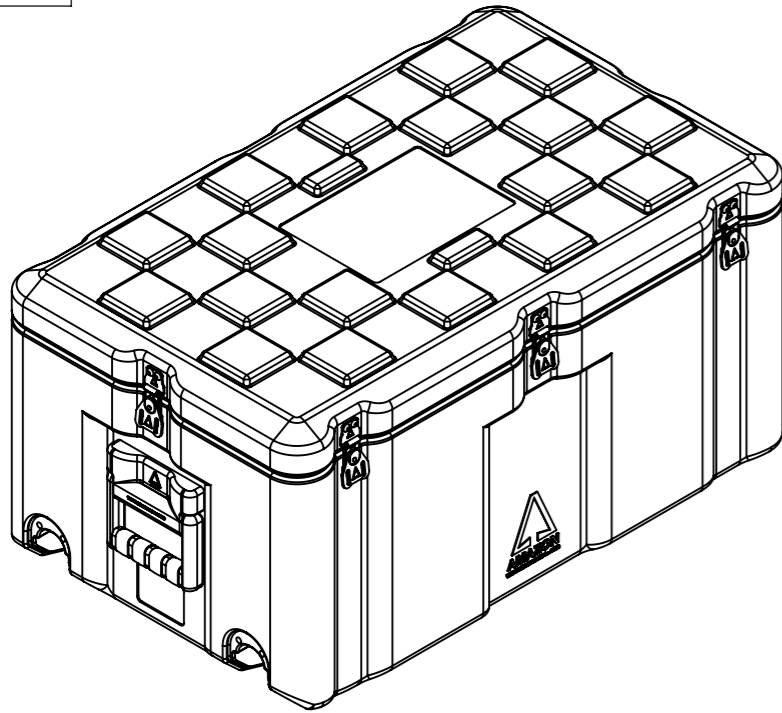

Do not scale

Third angle projection 

All dimensions in millimetres

Physical Specifications			
Weight (Kg)	12.8	Volume (m³)	0.135
External Dimensions (mm)		Internal Dimensions (mm)	
Length	750	Length	690
Width	450	Width	390
Height	400	Height	360
Hardware			
No of Handles	2	No of Catches	5

Material
Polyethylene

Colour
Various Colours Available

Amazon Cases
Worton Hall Industrial Estate
Worton Road
Isleworth
Middlesex
TW7 6ER
UK

Title		Amazon Case - AC754540		
Drawn By	Date	Drg. No.	Sheet No.	Issue No.
GS	11/07/06	AC754540	1 Of 1	1