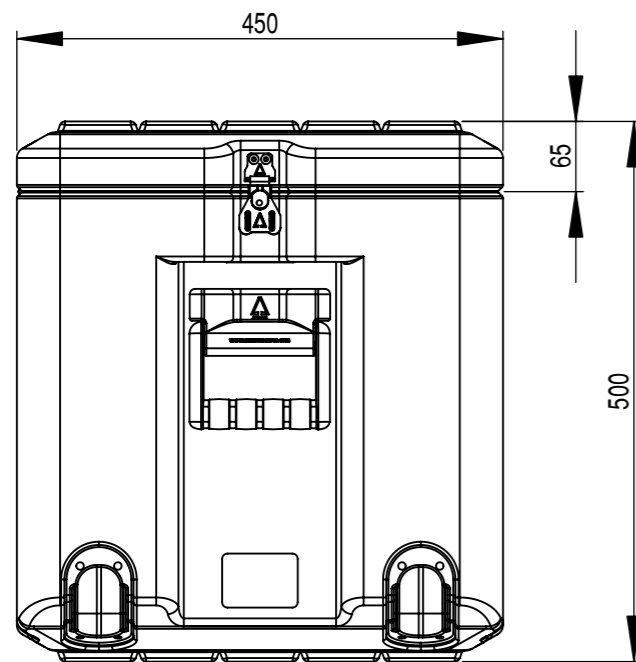

Do not scale

Third angle projection 

All dimensions in millimetres

Physical Specifications			
Weight (Kg)	15.2	Volume (m³)	0.169
External Dimensions (mm)		Internal Dimensions (mm)	
Length	750	Length	690
Width	450	Width	390
Height	500	Height	460
Hardware			
No of Handles	2	No of Catches	5