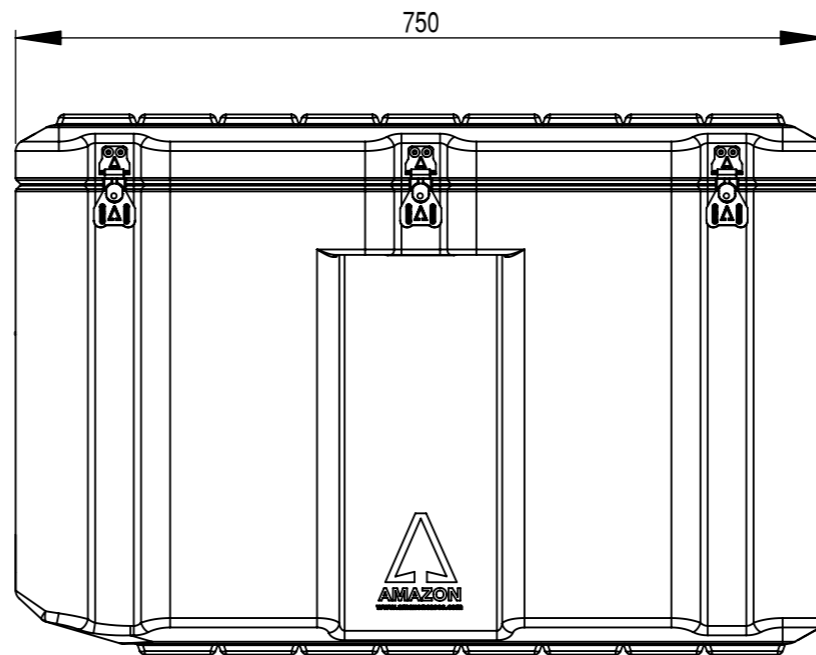

Do not scale

Third angle projection 

All dimensions in millimetres

Physical Specifications			
Weight (Kg)	15.2	Volume (m³)	0.169
External Dimensions (mm)		Internal Dimensions (mm)	
Length	750	Length	690
Width	450	Width	390
Height	500	Height	460
Hardware			
No of Handles	2	No of Catches	5