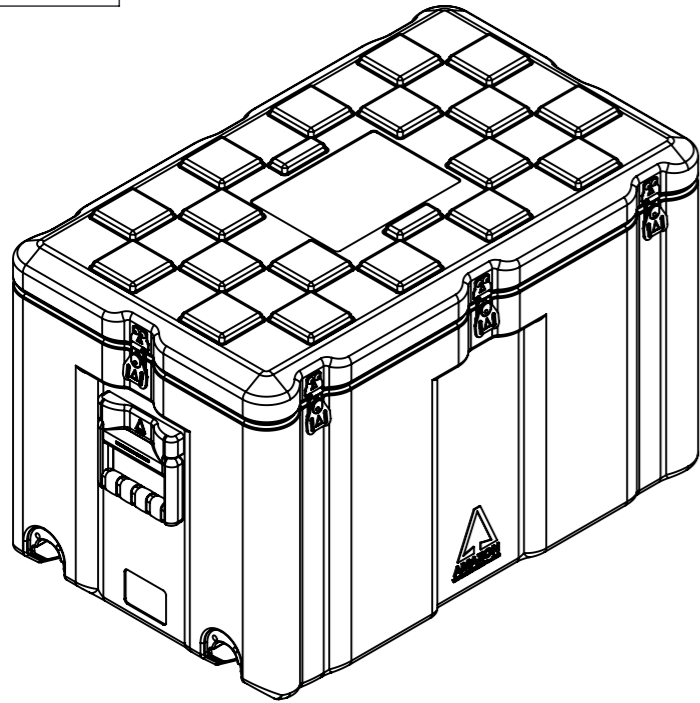

Do not scale

Third angle projection 

All dimensions in millimetres

Physical Specifications			
Weight (Kg)	15.2	Volume (m³)	0.169
External Dimensions (mm)		Internal Dimensions (mm)	
Length	750	Length	690
Width	450	Width	390
Height	500	Height	460
Hardware			
No of Handles	2	No of Catches	5

Material
 Polyethylene

Colour
 Various Colours Available

Amazon Cases
 Worton Hall Industrial Estate
 Worton Road
 Isleworth
 Middlesex
 TW7 6ER
 UK

Title		Amazon Case - AC754550		
Drawn By	Date	Drg. No.	Sheet No.	Issue No.
GS	11/07/06	AC754550	1 Of 1	1