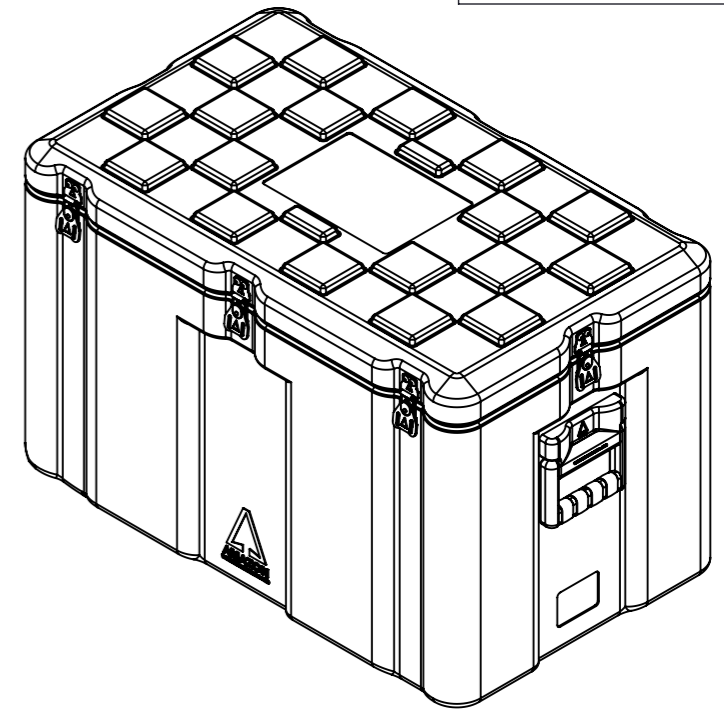

Do not scale

Third angle projection 

All dimensions in millimetres

Physical Specifications			
Weight (Kg)	15.2	Volume (m³)	0.169
External Dimensions (mm)		Internal Dimensions (mm)	
Length	750	Length	690
Width	450	Width	390
Height	500	Height	460
Hardware			
No of Handles	2	No of Catches	5

Material
 Polyethylene

Colour
 Various Colours Available

Amazon Cases
 Worton Hall Industrial Estate
 Worton Road
 Isleworth
 Middlesex
 TW7 6ER
 UK

Title		Amazon Case - AC754550		
Drawn By	Date	Drg. No.	Sheet No.	Issue No.
GS	11/07/06	AC754550	1 Of 1	1