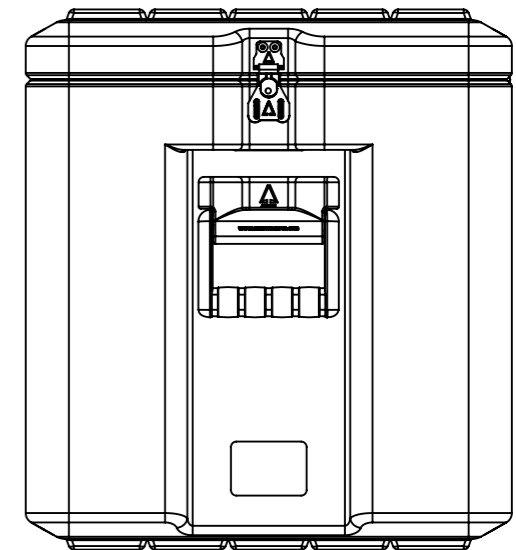

Do not scale

Third angle projection 

All dimensions in millimetres

Physical Specifications			
Weight (Kg)	15.2	Volume (m³)	0.169
External Dimensions (mm)		Internal Dimensions (mm)	
Length	750	Length	690
Width	450	Width	390
Height	500	Height	460
Hardware			
No of Handles	2	No of Catches	5