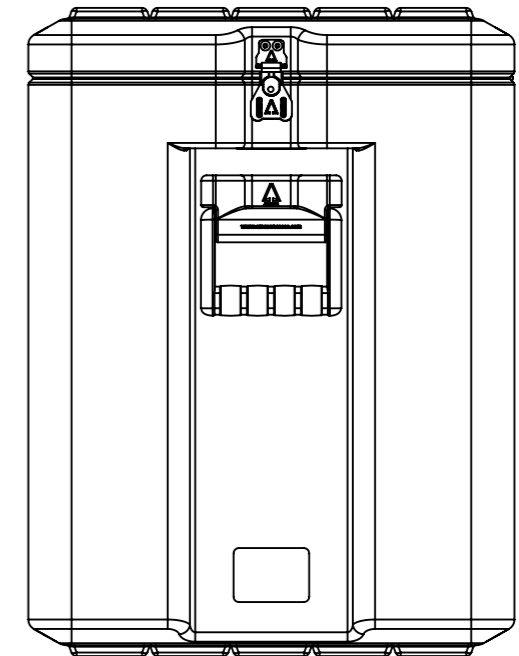

Do not scale

Third angle projection 

All dimensions in millimetres

Physical Specifications			
Weight (Kg)	13.9	Volume (m³)	0.203
External Dimensions (mm)		Internal Dimensions (mm)	
Length	750	Length	690
Width	450	Width	390
Height	600	Height	540
Hardware			
No of Handles	2	No of Catches	5

Material
Polyethylene

Colour
Various Colours Available

Amazon Cases
 Worton Hall Industrial Estate
 Worton Road
 Isleworth
 Middlesex
 TW7 6ER
 UK

Title		Amazon Case - AC754560			
Drawn By	Date	Drg. No.	Sheet No.	Issue No.	
GS	11/07/06	AC754560	1 Of 1	1	