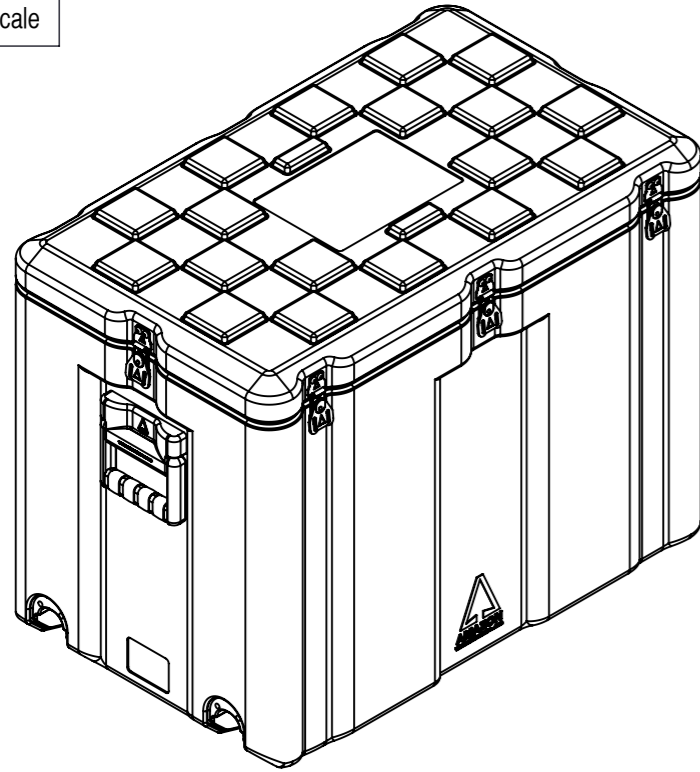

Do not scale

Third angle projection 

All dimensions in millimetres

Physical Specifications			
Weight (Kg)	13.9	Volume (m³)	0.203
External Dimensions (mm)		Internal Dimensions (mm)	
Length	750	Length	690
Width	450	Width	390
Height	600	Height	540
Hardware			
No of Handles	2	No of Catches	5

Material
Polyethylene

Colour
Various Colours Available

Amazon Cases
 Worton Hall Industrial Estate
 Worton Road
 Isleworth
 Middlesex
 TW7 6ER
 UK

Title		Amazon Case - AC754560			
Drawn By	Date	Drg. No.	Sheet No.	Issue No.	
GS	11/07/06	AC754560	1 Of 1	1	