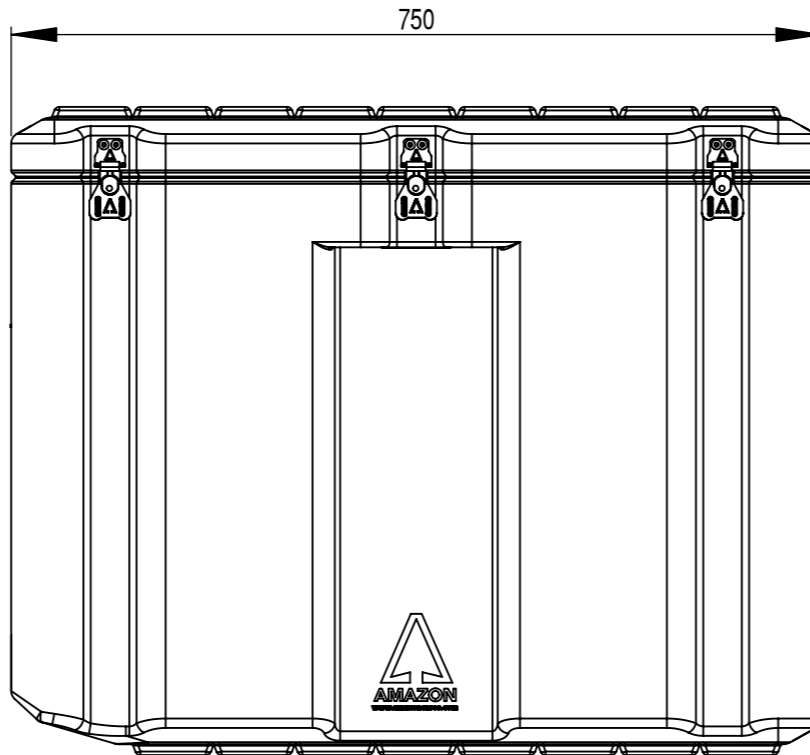

Do not scale

Third angle projection 

All dimensions in millimetres

Physical Specifications			
Weight (Kg)	13.9	Volume (m³)	0.203
External Dimensions (mm)		Internal Dimensions (mm)	
Length	750	Length	690
Width	450	Width	390
Height	600	Height	540
Hardware			
No of Handles	2	No of Catches	5