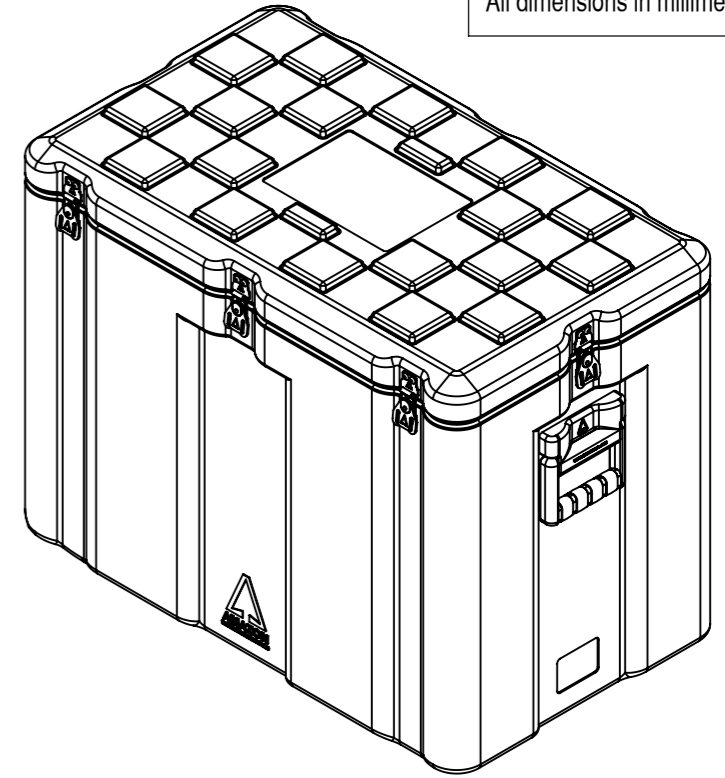

Do not scale

Third angle projection 

All dimensions in millimetres

Physical Specifications			
Weight (Kg)	13.9	Volume (m³)	0.203
External Dimensions (mm)		Internal Dimensions (mm)	
Length	750	Length	690
Width	450	Width	390
Height	600	Height	540
Hardware			
No of Handles	2	No of Catches	5

Material
Polyethylene

Colour
Various Colours Available

Amazon Cases
 Worton Hall Industrial Estate
 Worton Road
 Isleworth
 Middlesex
 TW7 6ER
 UK

Title		Amazon Case - AC754560			
Drawn By	Date	Drg. No.	Sheet No.	Issue No.	
GS	11/07/06	AC754560	1 Of 1	1	