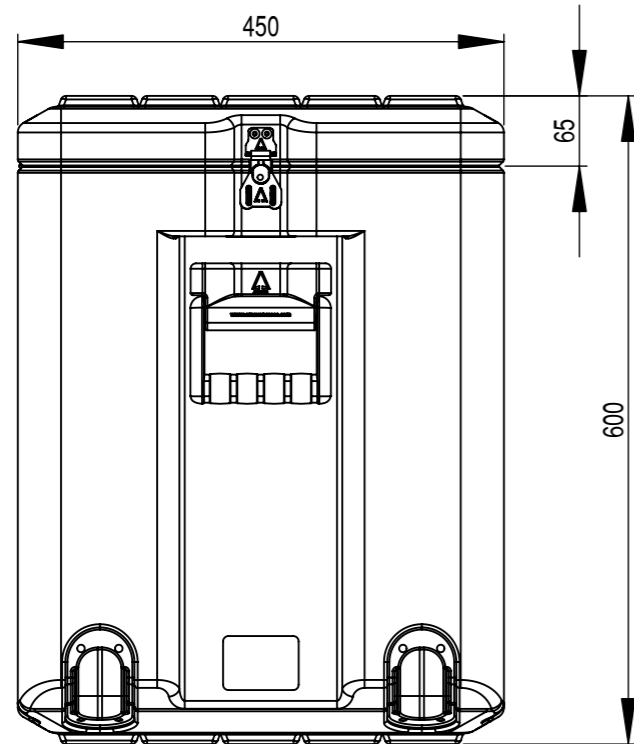

Do not scale

Third angle projection 

All dimensions in millimetres

Physical Specifications			
Weight (Kg)	13.9	Volume (m³)	0.203
External Dimensions (mm)		Internal Dimensions (mm)	
Length	750	Length	690
Width	450	Width	390
Height	600	Height	540
Hardware			
No of Handles	2	No of Catches	5