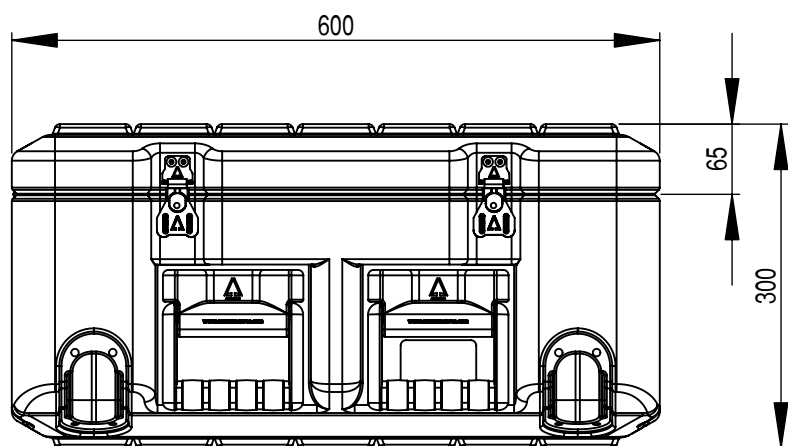

Do not scale

Third angle projection 

All dimensions in millimetres

Physical Specifications			
Weight (Kg)	11.9	Volume (m³)	0.135
External Dimensions (mm)		Internal Dimensions (mm)	
Length	750	Length	690
Width	600	Width	540
Height	300	Height	260
Hardware			
No of Handles	4	No of Catches	7