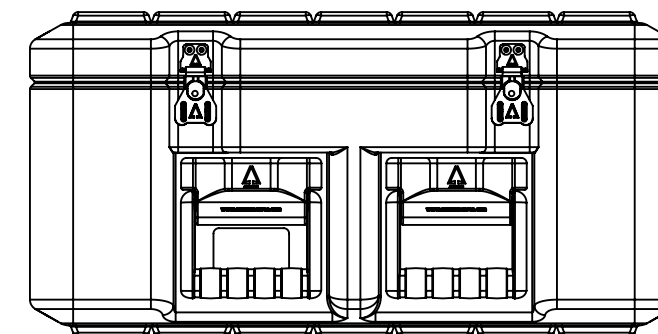

Do not scale

Third angle projection 

All dimensions in millimetres

Physical Specifications			
Weight (Kg)	11.9	Volume (m³)	0.135
External Dimensions (mm)		Internal Dimensions (mm)	
Length	750	Length	690
Width	600	Width	540
Height	300	Height	260
Hardware			
No of Handles	4	No of Catches	7

Material
 Polyethylene

Colour
 Various Colours Available

Amazon Cases
 Worton Hall Industrial Estate
 Worton Road
 Isleworth
 Middlesex
 TW7 6ER
 UK

Title		Amazon Case - AC756030		
Drawn By	Date	Drg. No.	Sheet No.	Issue No.
GS	11/07/06	AC756030	1 Of 1	1