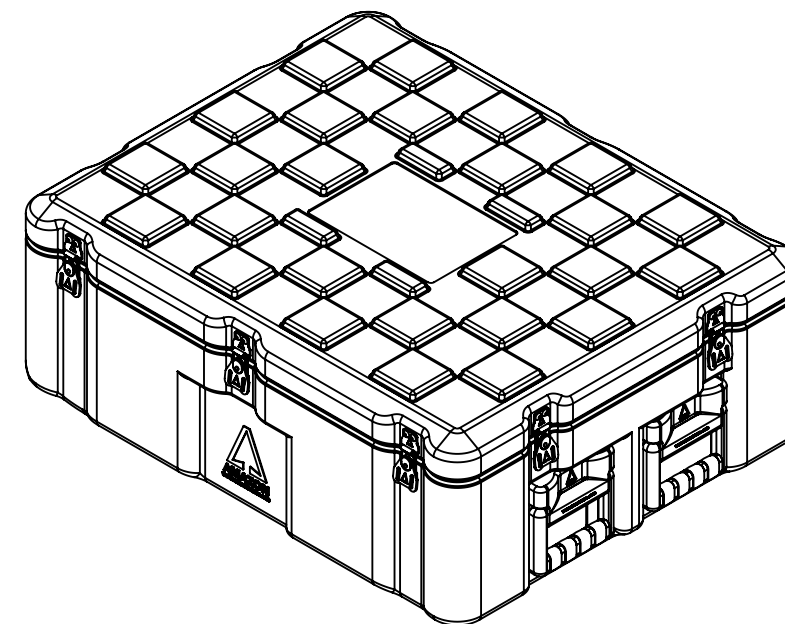

Do not scale

Third angle projection 

All dimensions in millimetres

Physical Specifications			
Weight (Kg)	11.9	Volume (m³)	0.135
External Dimensions (mm)		Internal Dimensions (mm)	
Length	750	Length	690
Width	600	Width	540
Height	300	Height	260
Hardware			
No of Handles	4	No of Catches	7

Material
 Polyethylene

Colour
 Various Colours Available

Amazon Cases
 Worton Hall Industrial Estate
 Worton Road
 Isleworth
 Middlesex
 TW7 6ER
 UK

Title		Amazon Case - AC756030		
Drawn By	Date	Drg. No.	Sheet No.	Issue No.
GS	11/07/06	AC756030	1 Of 1	1