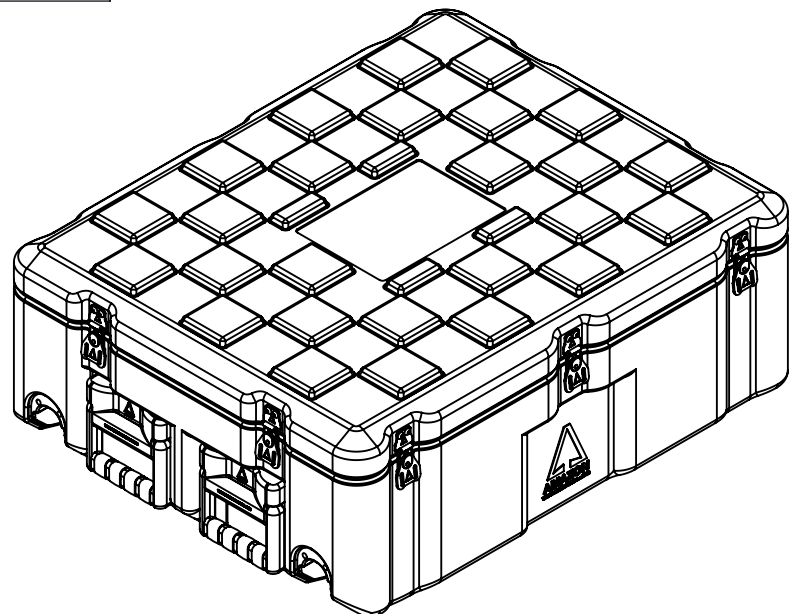

Do not scale

Third angle projection 

All dimensions in millimetres

Physical Specifications			
Weight (Kg)	11.9	Volume (m³)	0.135
External Dimensions (mm)		Internal Dimensions (mm)	
Length	750	Length	690
Width	600	Width	540
Height	300	Height	260
Hardware			
No of Handles	4	No of Catches	7

Material
 Polyethylene

Colour
 Various Colours Available

Amazon Cases
 Worton Hall Industrial Estate
 Worton Road
 Isleworth
 Middlesex
 TW7 6ER
 UK

Title		Amazon Case - AC756030		
Drawn By	Date	Drg. No.	Sheet No.	Issue No.
GS	11/07/06	AC756030	1 Of 1	1