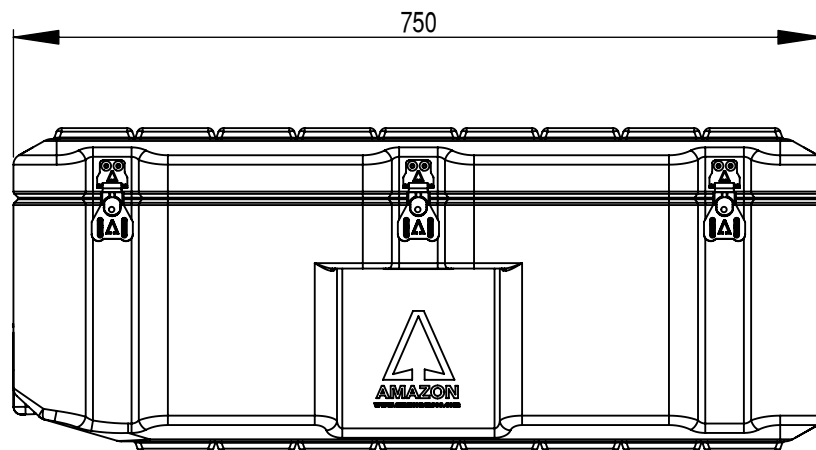

Do not scale

Third angle projection 

All dimensions in millimetres

Physical Specifications			
Weight (Kg)	11.9	Volume (m³)	0.135
External Dimensions (mm)		Internal Dimensions (mm)	
Length	750	Length	690
Width	600	Width	540
Height	300	Height	260
Hardware			
No of Handles	4	No of Catches	7