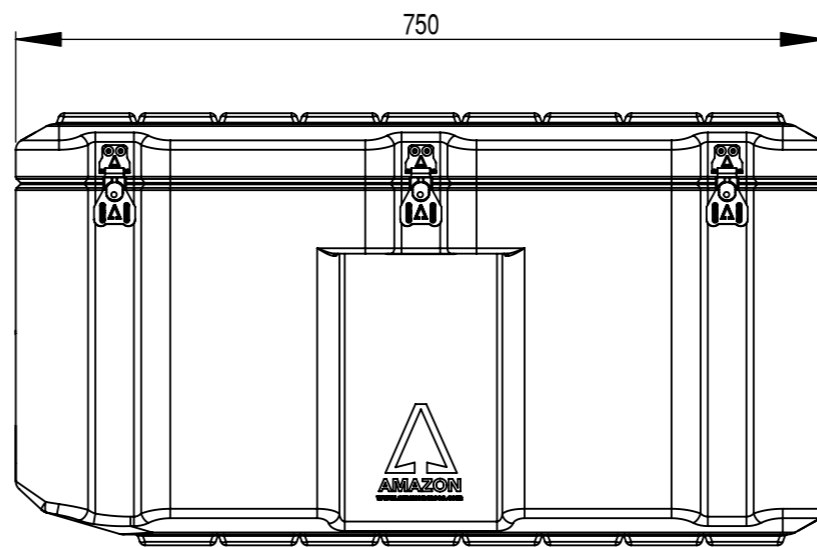

Do not scale

Third angle projection 

All dimensions in millimetres

Physical Specifications			
Weight (Kg)	13.2	Volume (m³)	0.180
External Dimensions (mm)		Internal Dimensions (mm)	
Length	750	Length	690
Width	600	Width	540
Height	400	Height	360
Hardware			
No of Handles	4	No of Catches	7