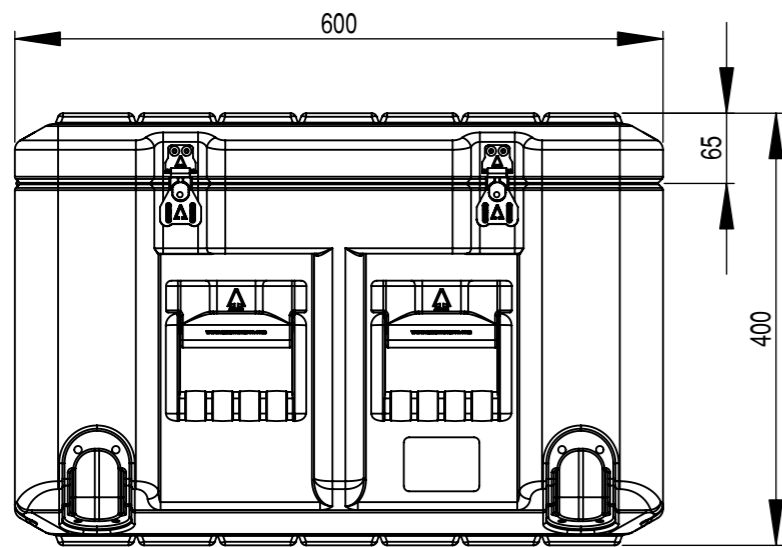

Do not scale

Third angle projection 

All dimensions in millimetres

Physical Specifications			
Weight (Kg)	13.2	Volume (m³)	0.180
External Dimensions (mm)		Internal Dimensions (mm)	
Length	750	Length	690
Width	600	Width	540
Height	400	Height	360
Hardware			
No of Handles	4	No of Catches	7