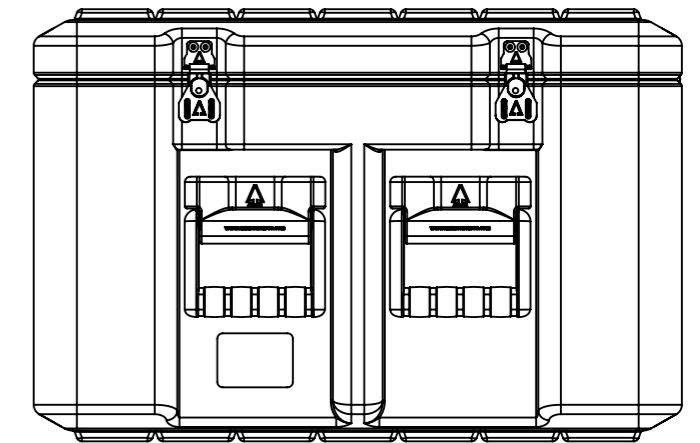

Do not scale

Third angle projection 

All dimensions in millimetres

Physical Specifications			
Weight (Kg)	13.2	Volume (m³)	0.180
External Dimensions (mm)		Internal Dimensions (mm)	
Length	750	Length	690
Width	600	Width	540
Height	400	Height	360
Hardware			
No of Handles	4	No of Catches	7