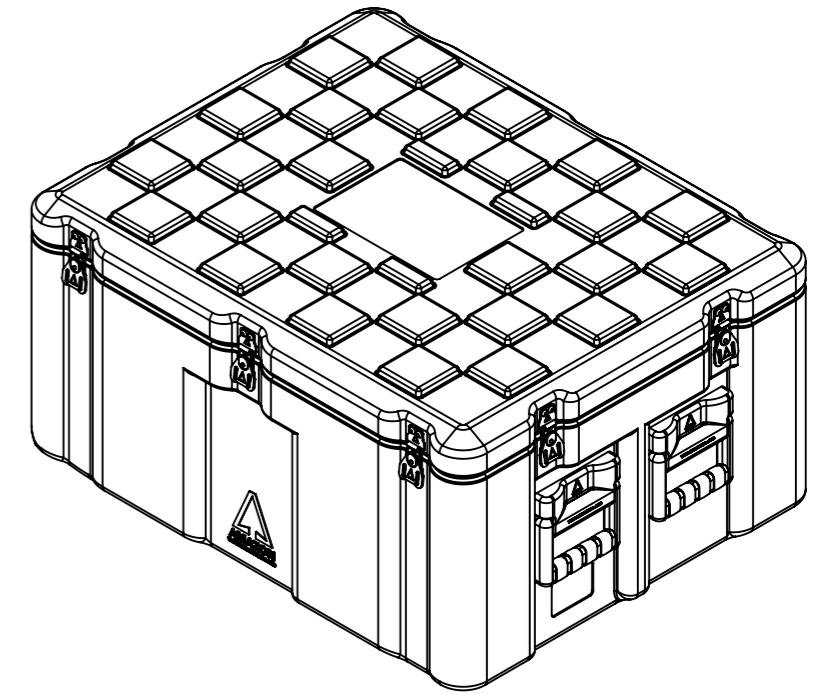

Do not scale

Third angle projection 

All dimensions in millimetres

Physical Specifications			
Weight (Kg)	13.2	Volume (m³)	0.180
External Dimensions (mm)		Internal Dimensions (mm)	
Length	750	Length	690
Width	600	Width	540
Height	400	Height	360
Hardware			
No of Handles	4	No of Catches	7

Material  
 Polyethylene

Colour  
 Various Colours Available

Amazon Cases  
 Worton Hall Industrial Estate  
 Worton Road  
 Isleworth  
 Middlesex  
 TW7 6ER  
 UK

Title		Amazon Case - AC756040		
Drawn By	Date	Drg. No.	Sheet No.	Issue No.
GS	11/07/06	AC756040	1 Of 1	1