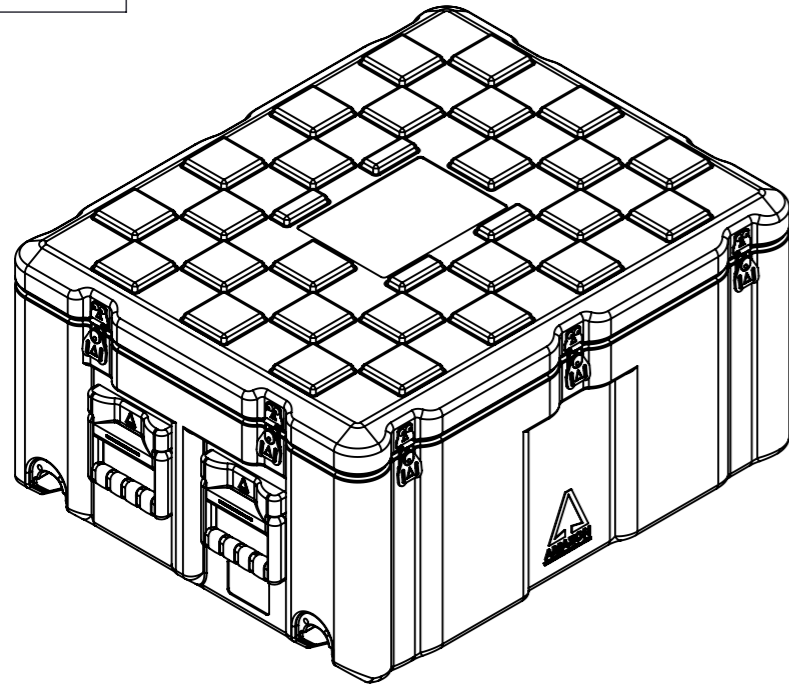

Do not scale

Third angle projection 

All dimensions in millimetres

Physical Specifications			
Weight (Kg)	13.2	Volume (m³)	0.180
External Dimensions (mm)		Internal Dimensions (mm)	
Length	750	Length	690
Width	600	Width	540
Height	400	Height	360
Hardware			
No of Handles	4	No of Catches	7

Material  
 Polyethylene

Colour  
 Various Colours Available

Amazon Cases  
 Worton Hall Industrial Estate  
 Worton Road  
 Isleworth  
 Middlesex  
 TW7 6ER  
 UK

Title		Amazon Case - AC756040		
Drawn By	Date	Drg. No.	Sheet No.	Issue No.
GS	11/07/06	AC756040	1 Of 1	1