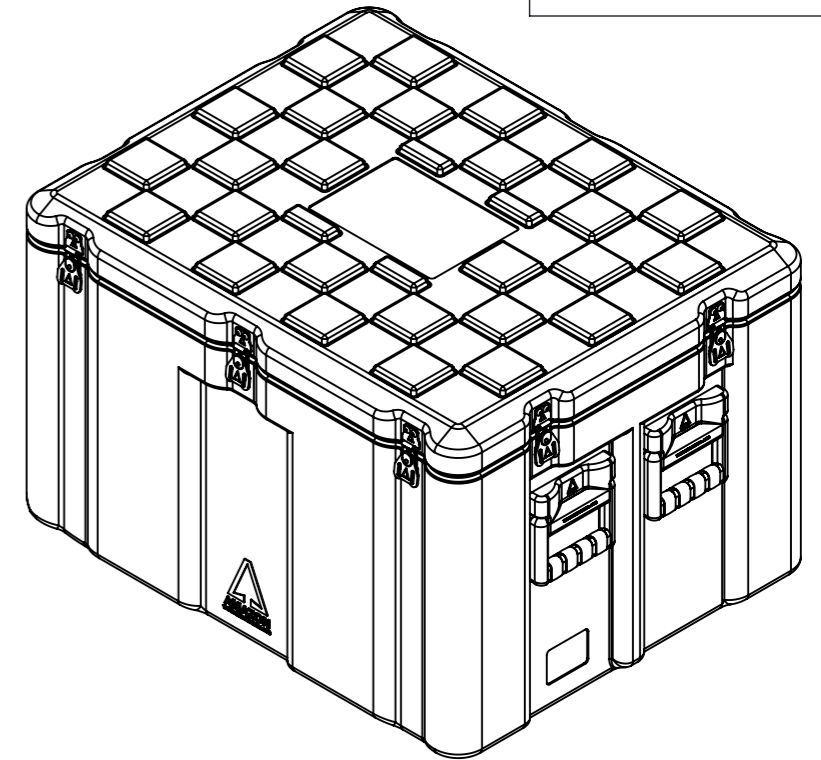

Do not scale

Third angle projection 

All dimensions in millimetres

Physical Specifications			
Weight (Kg)	14.0	Volume (m³)	0.225
External Dimensions (mm)		Internal Dimensions (mm)	
Length	750	Length	690
Width	600	Width	540
Height	500	Height	460
Hardware			
No of Handles	4	No of Catches	7

Material  
 Polyethylene

Colour  
 Various Colours Available

Amazon Cases  
 Worton Hall Industrial Estate  
 Worton Road  
 Isleworth  
 Middlesex  
 TW7 6ER  
 UK

Title		Amazon Case - AC756050		
Drawn By	Date	Drg. No.	Sheet No.	Issue No.
GS	11/07/06	AC756050	1 Of 1	1