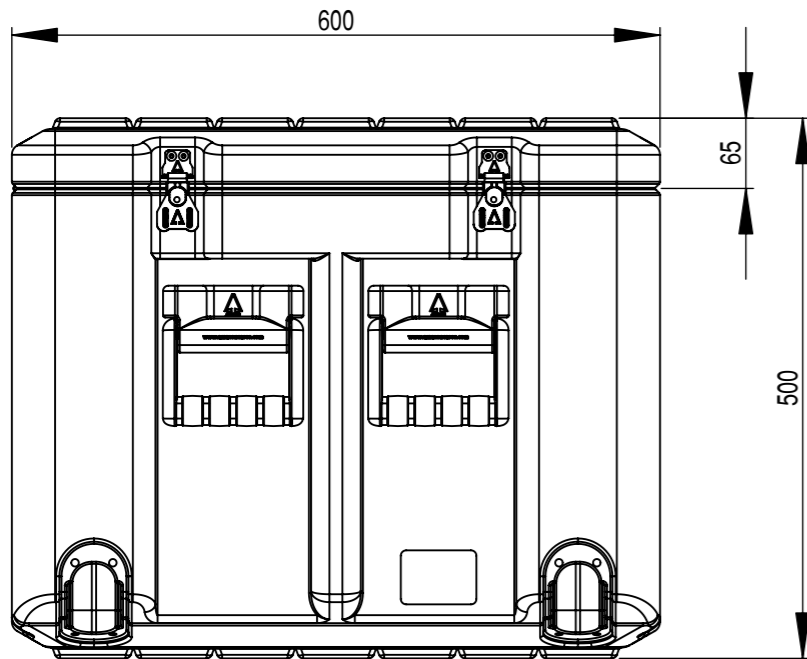

Do not scale

Third angle projection 

All dimensions in millimetres

Physical Specifications			
Weight (Kg)	14.0	Volume (m³)	0.225
External Dimensions (mm)		Internal Dimensions (mm)	
Length	750	Length	690
Width	600	Width	540
Height	500	Height	460
Hardware			
No of Handles	4	No of Catches	7