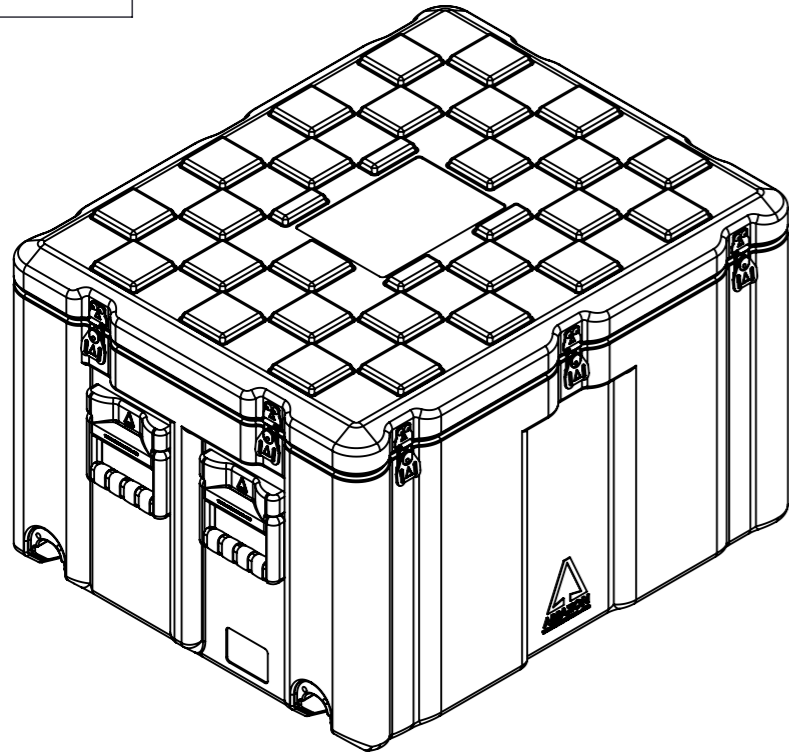

Do not scale

Third angle projection 

All dimensions in millimetres

Physical Specifications			
Weight (Kg)	14.0	Volume (m³)	0.225
External Dimensions (mm)		Internal Dimensions (mm)	
Length	750	Length	690
Width	600	Width	540
Height	500	Height	460
Hardware			
No of Handles	4	No of Catches	7

Material  
 Polyethylene

Colour  
 Various Colours Available

Amazon Cases  
 Worton Hall Industrial Estate  
 Worton Road  
 Isleworth  
 Middlesex  
 TW7 6ER  
 UK

Title		Amazon Case - AC756050		
Drawn By	Date	Drg. No.	Sheet No.	Issue No.
GS	11/07/06	AC756050	1 Of 1	1