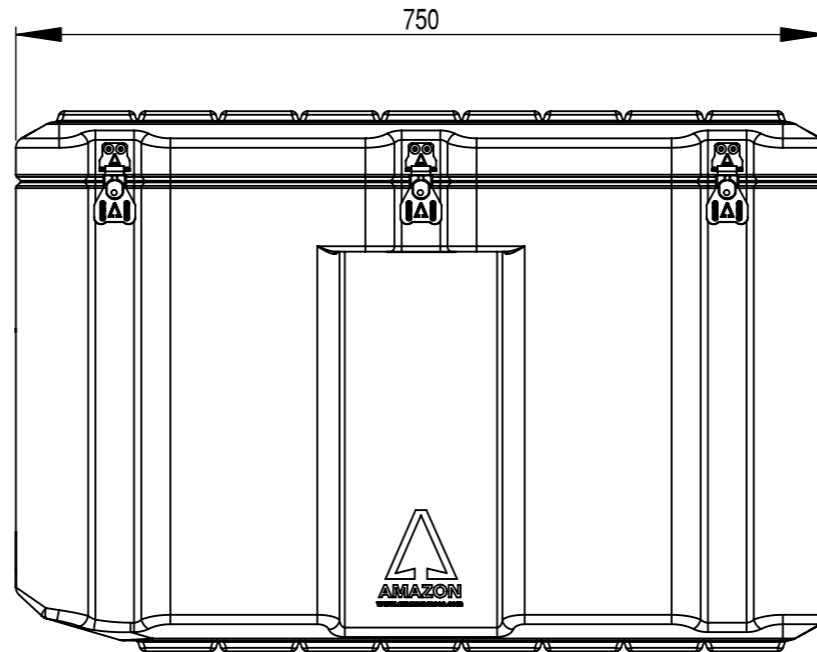

Do not scale

Third angle projection 

All dimensions in millimetres

Physical Specifications			
Weight (Kg)	14.0	Volume (m³)	0.225
External Dimensions (mm)		Internal Dimensions (mm)	
Length	750	Length	690
Width	600	Width	540
Height	500	Height	460
Hardware			
No of Handles	4	No of Catches	7