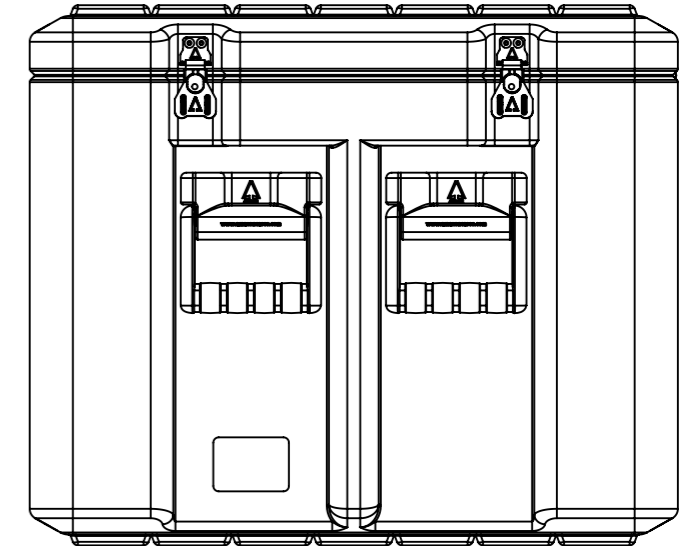

Do not scale

Third angle projection 

All dimensions in millimetres

Physical Specifications			
Weight (Kg)	14.0	Volume (m³)	0.225
External Dimensions (mm)		Internal Dimensions (mm)	
Length	750	Length	690
Width	600	Width	540
Height	500	Height	460
Hardware			
No of Handles	4	No of Catches	7