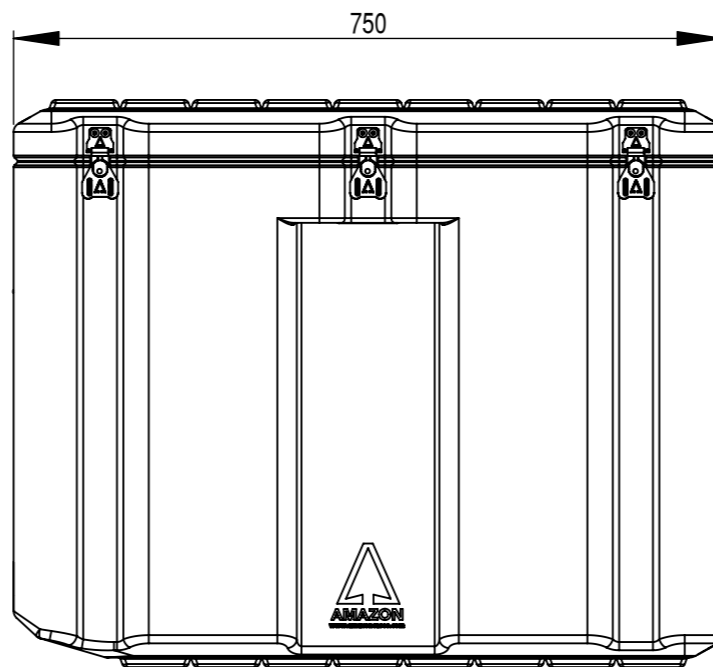

Do not scale

Third angle projection 

All dimensions in millimetres

Physical Specifications			
Weight (Kg)	15.8	Volume (m³)	0.270
External Dimensions (mm)		Internal Dimensions (mm)	
Length	750	Length	690
Width	600	Width	540
Height	600	Height	560
Hardware			
No of Handles	4	No of Catches	7