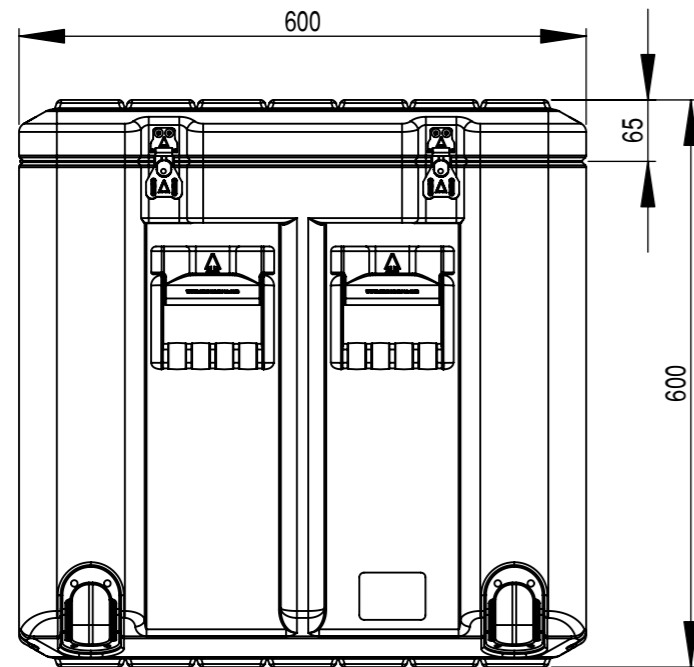

Do not scale

Third angle projection 

All dimensions in millimetres

Physical Specifications			
Weight (Kg)	15.8	Volume (m³)	0.270
External Dimensions (mm)		Internal Dimensions (mm)	
Length	750	Length	690
Width	600	Width	540
Height	600	Height	560
Hardware			
No of Handles	4	No of Catches	7