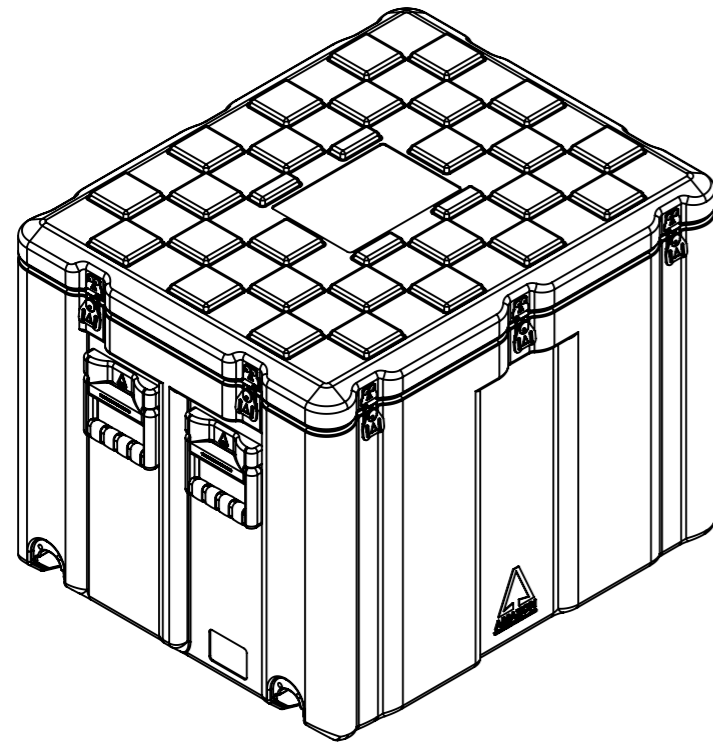

Do not scale

Third angle projection 

All dimensions in millimetres

Physical Specifications			
Weight (Kg)	15.8	Volume (m³)	0.270
External Dimensions (mm)		Internal Dimensions (mm)	
Length	750	Length	690
Width	600	Width	540
Height	600	Height	560
Hardware			
No of Handles	4	No of Catches	7

Material
 Polyethylene

Colour
 Various Colours Available

Amazon Cases
 Worton Hall Industrial Estate
 Worton Road
 Isleworth
 Middlesex
 TW7 6ER
 UK

Title		Amazon Case - AC756060		
Drawn By	Date	Drg. No.	Sheet No.	Issue No.
GS	11/07/06	AC756060	1 Of 1	1