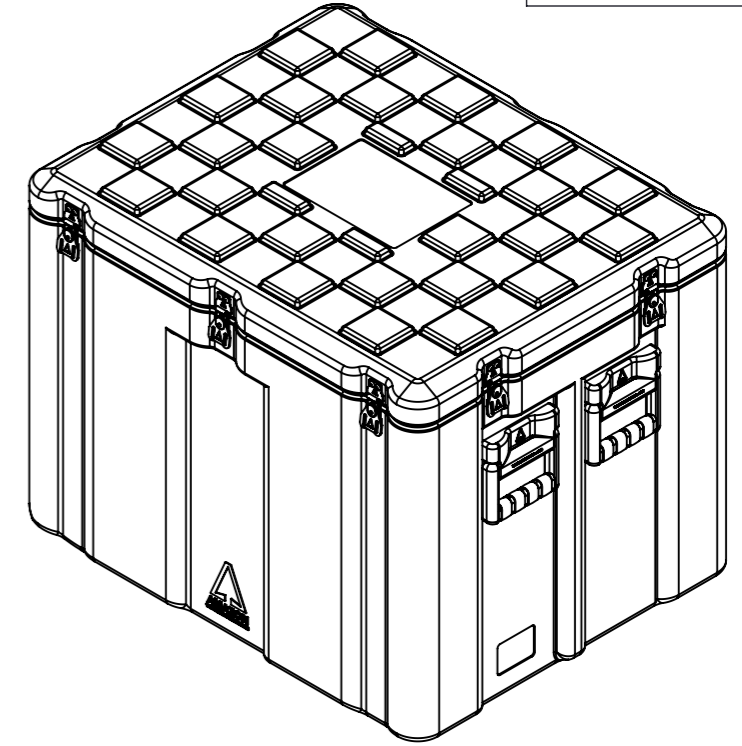

Do not scale

Third angle projection 

All dimensions in millimetres

Physical Specifications			
Weight (Kg)	15.8	Volume (m³)	0.270
External Dimensions (mm)		Internal Dimensions (mm)	
Length	750	Length	690
Width	600	Width	540
Height	600	Height	560
Hardware			
No of Handles	4	No of Catches	7

Material
 Polyethylene

Colour
 Various Colours Available

Amazon Cases
 Worton Hall Industrial Estate
 Worton Road
 Isleworth
 Middlesex
 TW7 6ER
 UK

Title		Amazon Case - AC756060		
Drawn By	Date	Drg. No.	Sheet No.	Issue No.
GS	11/07/06	AC756060	1 Of 1	1