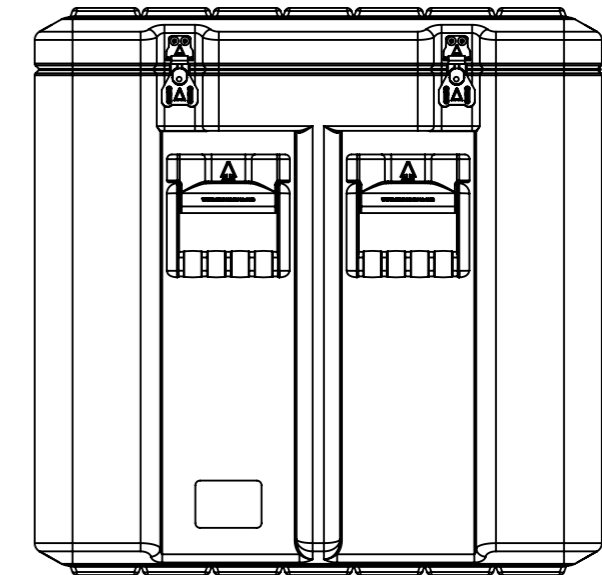

Do not scale

Third angle projection 

All dimensions in millimetres

Physical Specifications			
Weight (Kg)	15.8	Volume (m³)	0.270
External Dimensions (mm)		Internal Dimensions (mm)	
Length	750	Length	690
Width	600	Width	540
Height	600	Height	560
Hardware			
No of Handles	4	No of Catches	7

Material
 Polyethylene

Colour
 Various Colours Available

Amazon Cases
 Worton Hall Industrial Estate
 Worton Road
 Isleworth
 Middlesex
 TW7 6ER
 UK

Title		Amazon Case - AC756060		
Drawn By	Date	Drg. No.	Sheet No.	Issue No.
GS	11/07/06	AC756060	1 Of 1	1