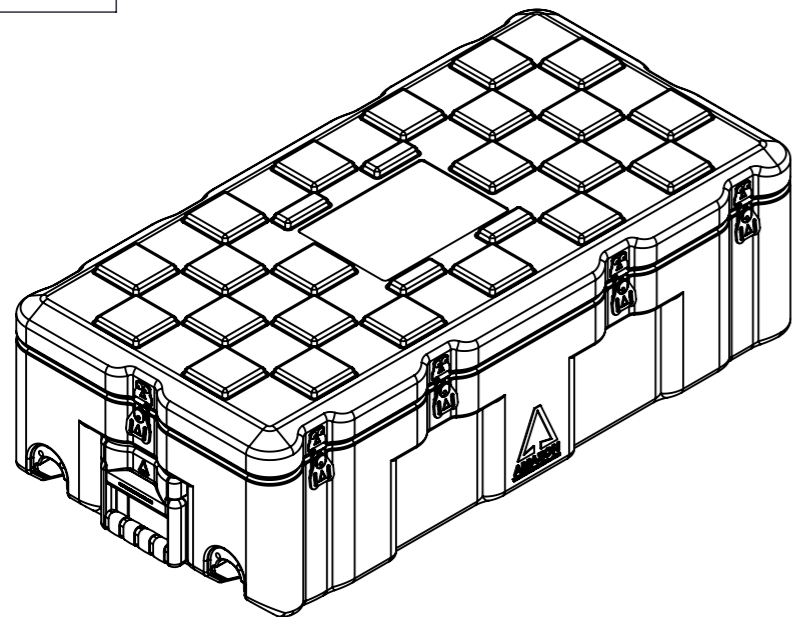

Do not scale

Third angle projection 

All dimensions in millimetres

Physical Specifications			
Weight (Kg)	11.5	Volume (m³)	0.122
External Dimensions (mm)		Internal Dimensions (mm)	
Length	900	Length	840
Width	450	Width	390
Height	300	Height	260
Hardware			
No of Handles	2	No of Catches	6

Material  
 Polyethylene

Colour  
 Various Colours Available

Amazon Cases  
 Worton Hall Industrial Estate  
 Worton Road  
 Isleworth  
 Middlesex  
 TW7 6ER  
 UK

Title		Amazon Case - AC904530		
Drawn By	Date	Drg. No.	Sheet No.	Issue No.
GS	11/07/06	AC904530	1 Of 1	1