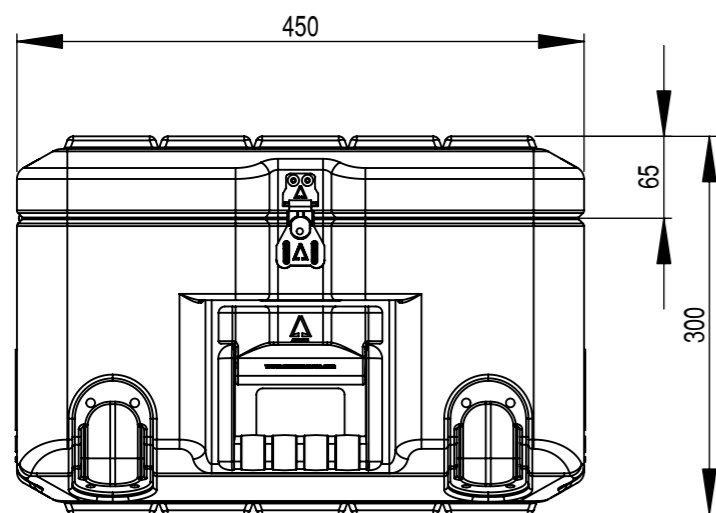

Do not scale

Third angle projection 

All dimensions in millimetres

Physical Specifications			
Weight (Kg)	11.5	Volume (m³)	0.122
External Dimensions (mm)		Internal Dimensions (mm)	
Length	900	Length	840
Width	450	Width	390
Height	300	Height	260
Hardware			
No of Handles	2	No of Catches	6