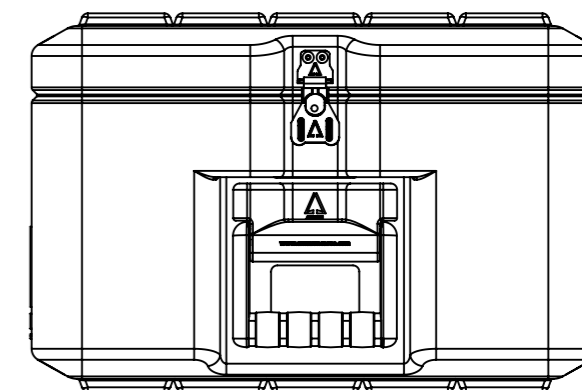

Do not scale

Third angle projection 

All dimensions in millimetres

Physical Specifications			
Weight (Kg)	11.5	Volume (m³)	0.122
External Dimensions (mm)		Internal Dimensions (mm)	
Length	900	Length	840
Width	450	Width	390
Height	300	Height	260
Hardware			
No of Handles	2	No of Catches	6