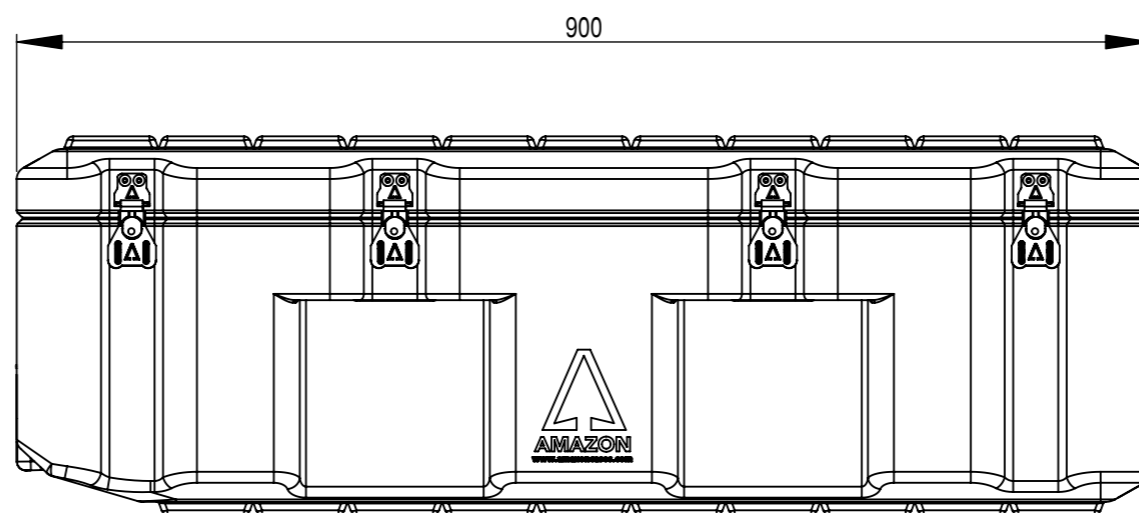

Do not scale

Third angle projection 

All dimensions in millimetres

Physical Specifications			
Weight (Kg)	11.5	Volume (m³)	0.122
External Dimensions (mm)		Internal Dimensions (mm)	
Length	900	Length	840
Width	450	Width	390
Height	300	Height	260
Hardware			
No of Handles	2	No of Catches	6