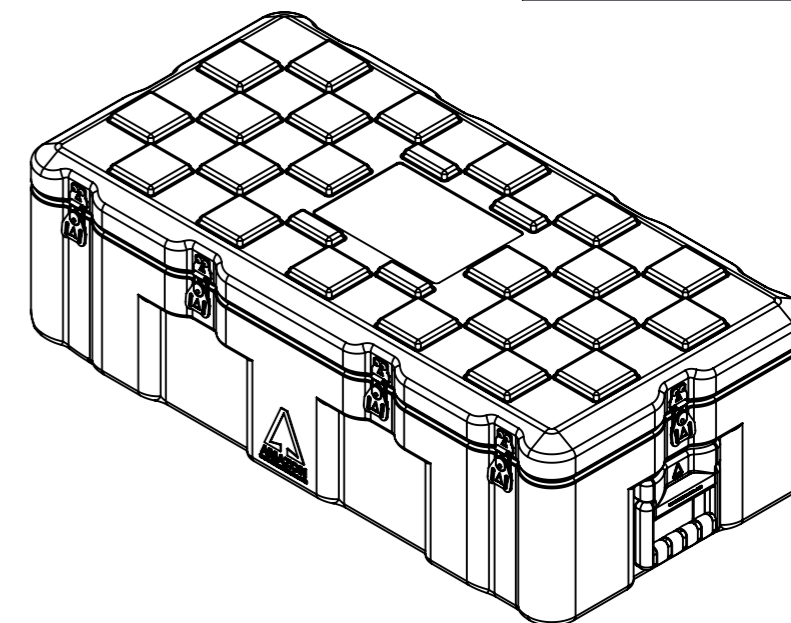

Do not scale

Third angle projection 

All dimensions in millimetres

Physical Specifications			
Weight (Kg)	11.5	Volume (m³)	0.122
External Dimensions (mm)		Internal Dimensions (mm)	
Length	900	Length	840
Width	450	Width	390
Height	300	Height	260
Hardware			
No of Handles	2	No of Catches	6

Material  
 Polyethylene

Colour  
 Various Colours Available

Amazon Cases  
 Worton Hall Industrial Estate  
 Worton Road  
 Isleworth  
 Middlesex  
 TW7 6ER  
 UK

Title		Amazon Case - AC904530		
Drawn By	Date	Drg. No.	Sheet No.	Issue No.
GS	11/07/06	AC904530	1 Of 1	1