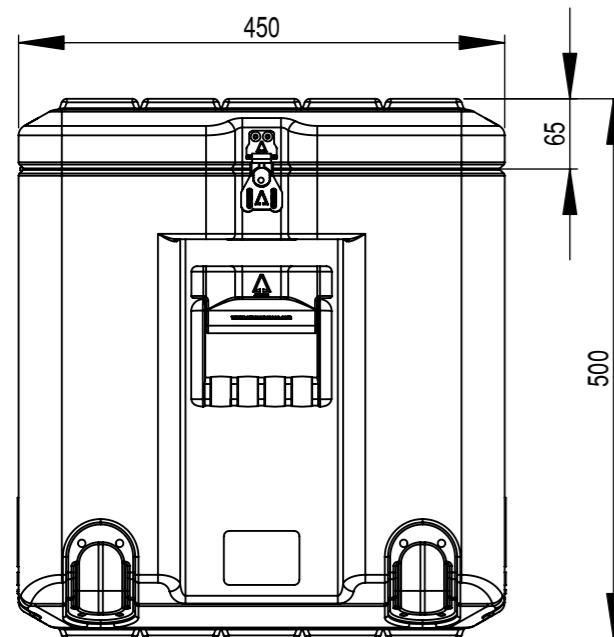

Do not scale

Third angle projection 

All dimensions in millimetres

Physical Specifications			
Weight (Kg)	14.1	Volume (m³)	0.203
External Dimensions (mm)		Internal Dimensions (mm)	
Length	900	Length	840
Width	450	Width	390
Height	500	Height	460
Hardware			
No of Handles	2	No of Catches	6