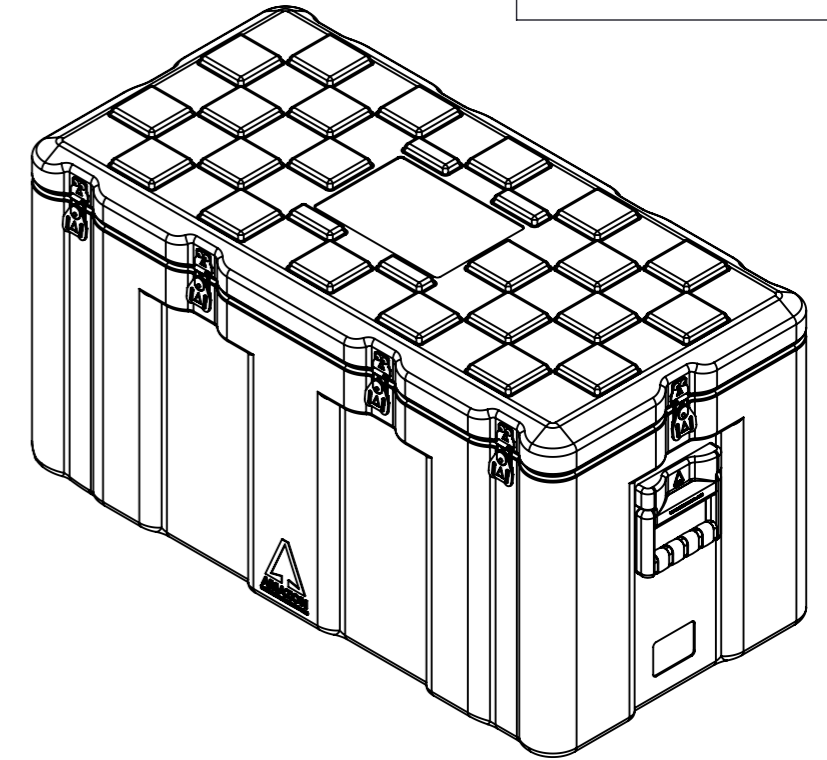

Do not scale

Third angle projection 

All dimensions in millimetres

Physical Specifications			
Weight (Kg)	14.1	Volume (m³)	0.203
External Dimensions (mm)		Internal Dimensions (mm)	
Length	900	Length	840
Width	450	Width	390
Height	500	Height	460
Hardware			
No of Handles	2	No of Catches	6

Material  
 Polyethylene

Colour  
 Various Colours Available

Amazon Cases  
 Worton Hall Industrial Estate  
 Worton Road  
 Isleworth  
 Middlesex  
 TW7 6ER  
 UK

Title		Amazon Case - AC904550		
Drawn By	Date	Drg. No.	Sheet No.	Issue No.
GS	11/07/06	AC904550	1 Of 1	1