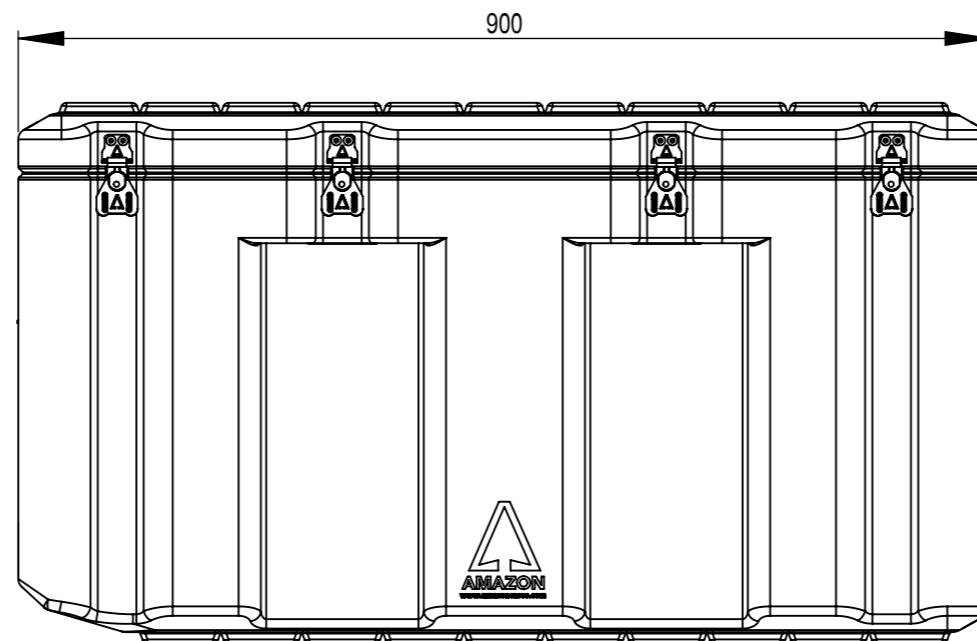

Do not scale

Third angle projection 

All dimensions in millimetres

Physical Specifications			
Weight (Kg)	14.1	Volume (m³)	0.203
External Dimensions (mm)		Internal Dimensions (mm)	
Length	900	Length	840
Width	450	Width	390
Height	500	Height	460
Hardware			
No of Handles	2	No of Catches	6