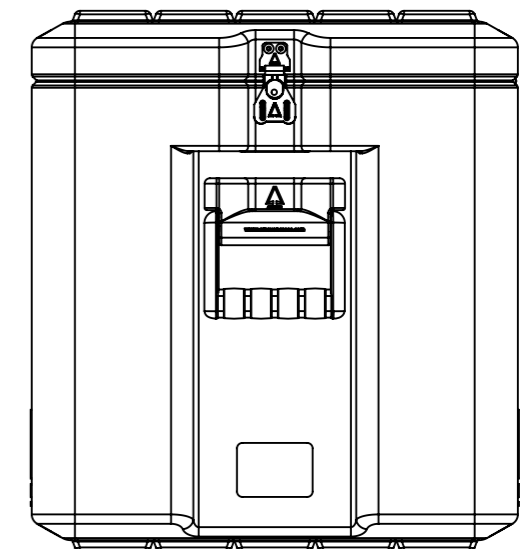

Do not scale

Third angle projection 

All dimensions in millimetres

Physical Specifications			
Weight (Kg)	14.1	Volume (m³)	0.203
External Dimensions (mm)		Internal Dimensions (mm)	
Length	900	Length	840
Width	450	Width	390
Height	500	Height	460
Hardware			
No of Handles	2	No of Catches	6