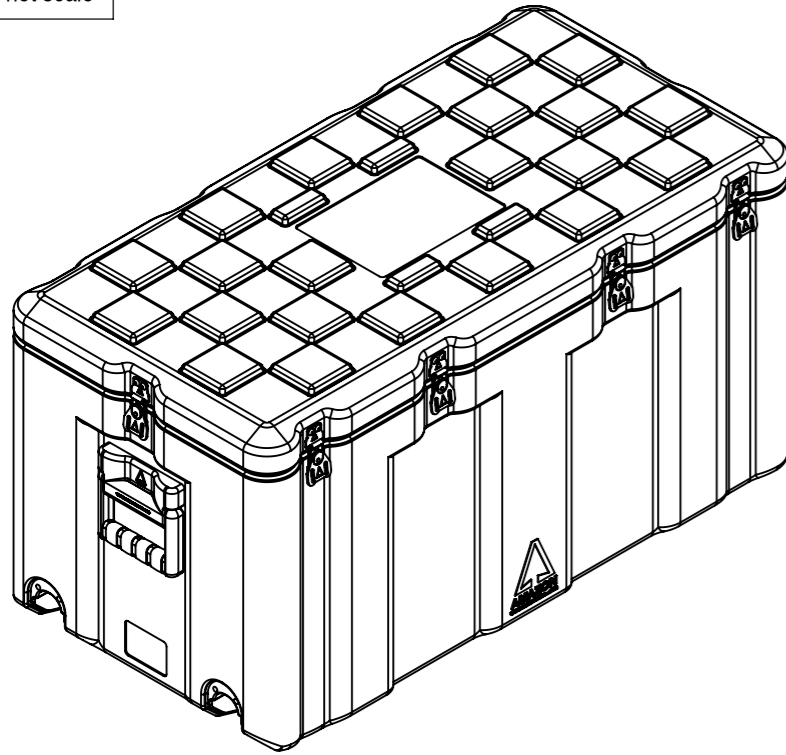

Do not scale

Third angle projection 

All dimensions in millimetres

Physical Specifications			
Weight (Kg)	14.1	Volume (m³)	0.203
External Dimensions (mm)		Internal Dimensions (mm)	
Length	900	Length	840
Width	450	Width	390
Height	500	Height	460
Hardware			
No of Handles	2	No of Catches	6

Material  
 Polyethylene

Colour  
 Various Colours Available

Amazon Cases  
 Worton Hall Industrial Estate  
 Worton Road  
 Isleworth  
 Middlesex  
 TW7 6ER  
 UK

Title		Amazon Case - AC904550		
Drawn By	Date	Drg. No.	Sheet No.	Issue No.
GS	11/07/06	AC904550	1 Of 1	1