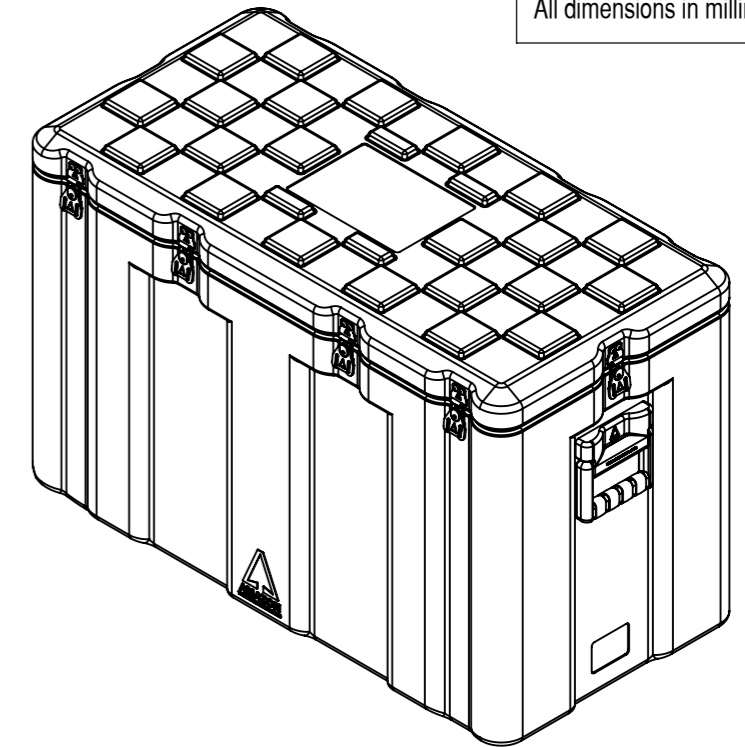

Do not scale

Third angle projection 

All dimensions in millimetres

Physical Specifications			
Weight (Kg)	0.243	Volume (m³)	15.4
External Dimensions (mm)		Internal Dimensions (mm)	
Length	900	Length	840
Width	450	Width	390
Height	600	Height	560
Hardware			
No of Handles	2	No of Catches	6