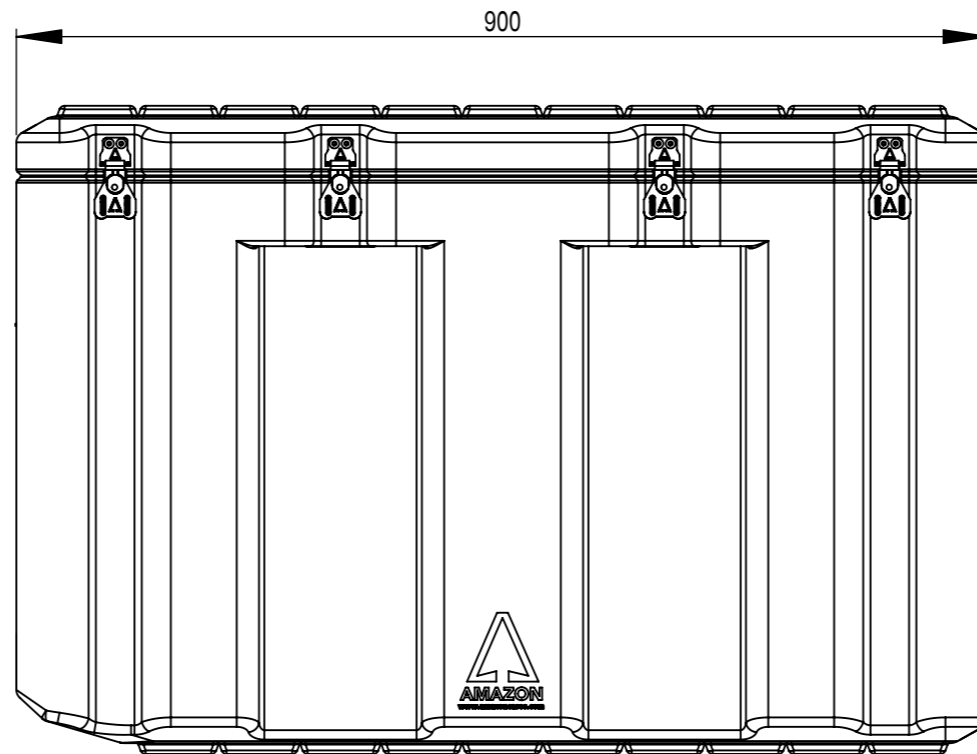

Do not scale

Third angle projection 

All dimensions in millimetres

Physical Specifications			
Weight (Kg)	0.243	Volume (m³)	15.4
External Dimensions (mm)		Internal Dimensions (mm)	
Length	900	Length	840
Width	450	Width	390
Height	600	Height	560
Hardware			
No of Handles	2	No of Catches	6