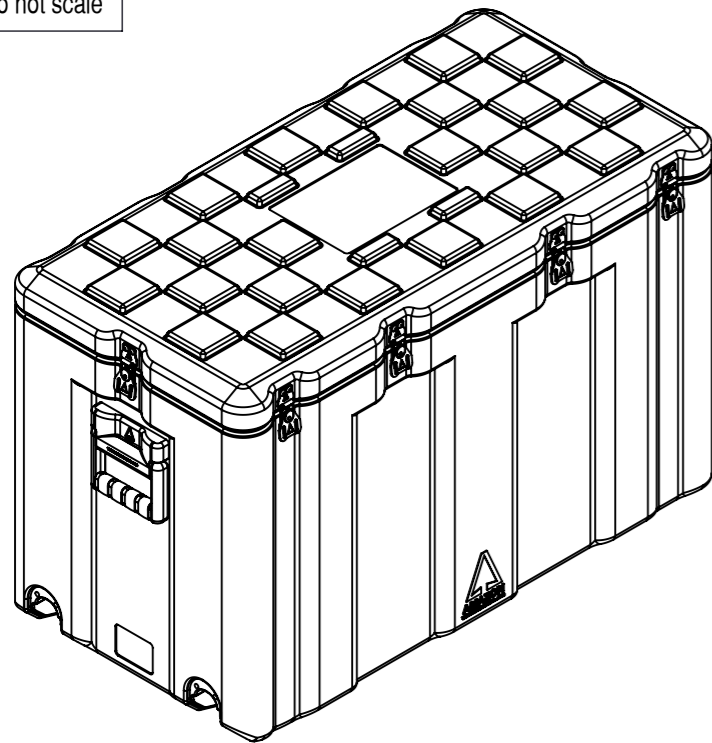

Do not scale

Third angle projection 

All dimensions in millimetres

Physical Specifications			
Weight (Kg)	0.243	Volume (m³)	15.4
External Dimensions (mm)		Internal Dimensions (mm)	
Length	900	Length	840
Width	450	Width	390
Height	600	Height	560
Hardware			
No of Handles	2	No of Catches	6

Material
 Polyethylene

Colour
 Various Colours Available

Amazon Cases
 Worton Hall Industrial Estate
 Worton Road
 Isleworth
 Middlesex
 TW7 6ER
 UK

Title		Amazon Case - AC904560		
Drawn By	Date	Drg. No.	Sheet No.	Issue No.
GS	11/07/06	AC904560	1 Of 1	1