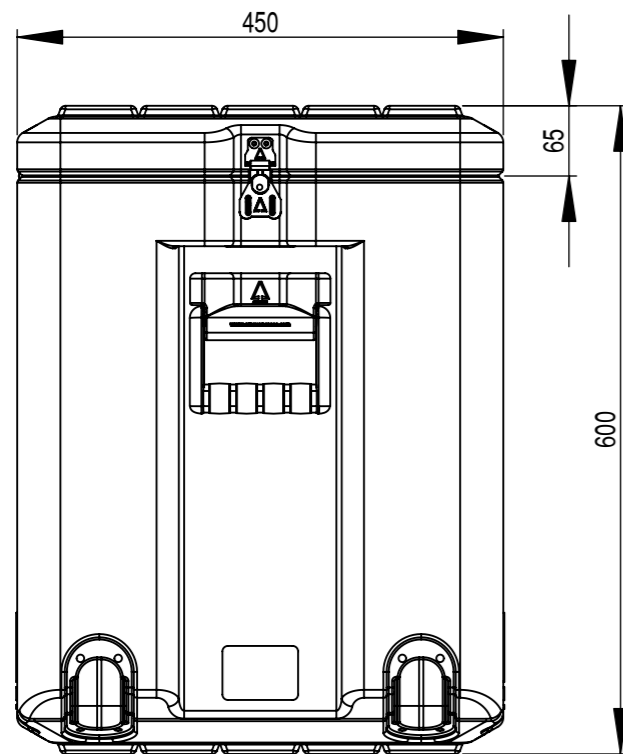

Do not scale

Third angle projection 

All dimensions in millimetres

Physical Specifications			
Weight (Kg)	0.243	Volume (m³)	15.4
External Dimensions (mm)		Internal Dimensions (mm)	
Length	900	Length	840
Width	450	Width	390
Height	600	Height	560
Hardware			
No of Handles	2	No of Catches	6

Material
 Polyethylene

Colour
 Various Colours Available

Amazon Cases
 Worton Hall Industrial Estate
 Worton Road
 Isleworth
 Middlesex
 TW7 6ER
 UK

Title		Amazon Case - AC904560		
Drawn By	Date	Drg. No.	Sheet No.	Issue No.
GS	11/07/06	AC904560	1 Of 1	1