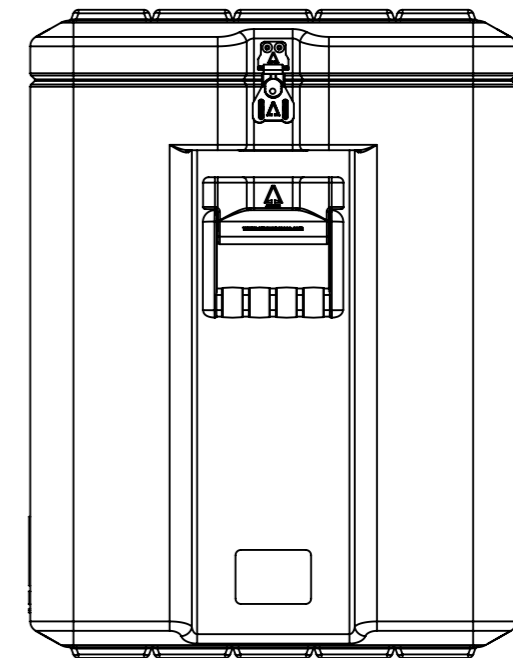

Do not scale

Third angle projection 

All dimensions in millimetres

Physical Specifications			
Weight (Kg)	0.243	Volume (m³)	15.4
External Dimensions (mm)		Internal Dimensions (mm)	
Length	900	Length	840
Width	450	Width	390
Height	600	Height	560
Hardware			
No of Handles	2	No of Catches	6

Material
 Polyethylene

Colour
 Various Colours Available

Amazon Cases
 Worton Hall Industrial Estate
 Worton Road
 Isleworth
 Middlesex
 TW7 6ER
 UK

Title		Amazon Case - AC904560		
Drawn By	Date	Drg. No.	Sheet No.	Issue No.
GS	11/07/06	AC904560	1 Of 1	1