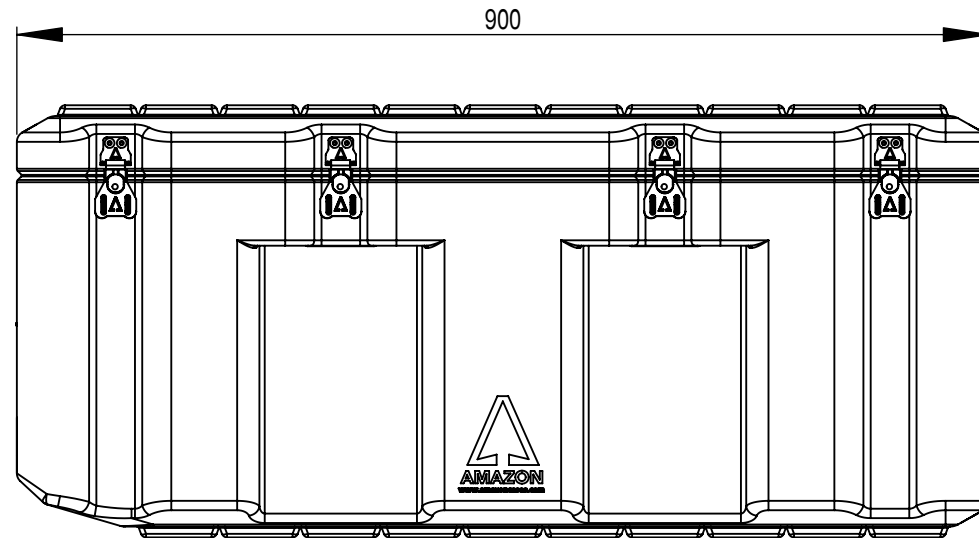

Do not scale

Third angle projection 

All dimensions in millimetres

Physical Specifications			
Weight (Kg)	17.7	Volume (m³)	0.216
External Dimensions (mm)		Internal Dimensions (mm)	
Length	900	Length	840
Width	600	Width	540
Height	400	Height	360
Hardware			
No of Handles	4	No of Catches	8