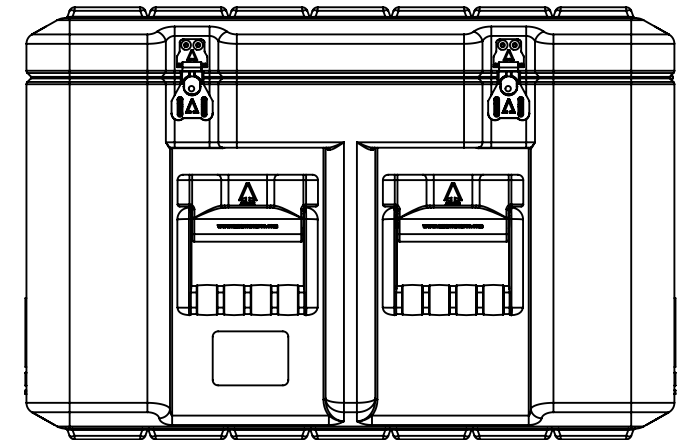

Do not scale

Third angle projection 

All dimensions in millimetres

Physical Specifications			
Weight (Kg)	17.7	Volume (m³)	0.216
External Dimensions (mm)		Internal Dimensions (mm)	
Length	900	Length	840
Width	600	Width	540
Height	400	Height	360
Hardware			
No of Handles	4	No of Catches	8

Material  
 Polyethylene

Colour  
 Various Colours Available

Amazon Cases  
 Worton Hall Industrial Estate  
 Worton Road  
 Isleworth  
 Middlesex  
 TW7 6ER  
 UK

Title		Amazon Case - AC906040		
Drawn By	Date	Drg. No.	Sheet No.	Issue No.
GS	11/07/06	AC906040	1 Of 1	1