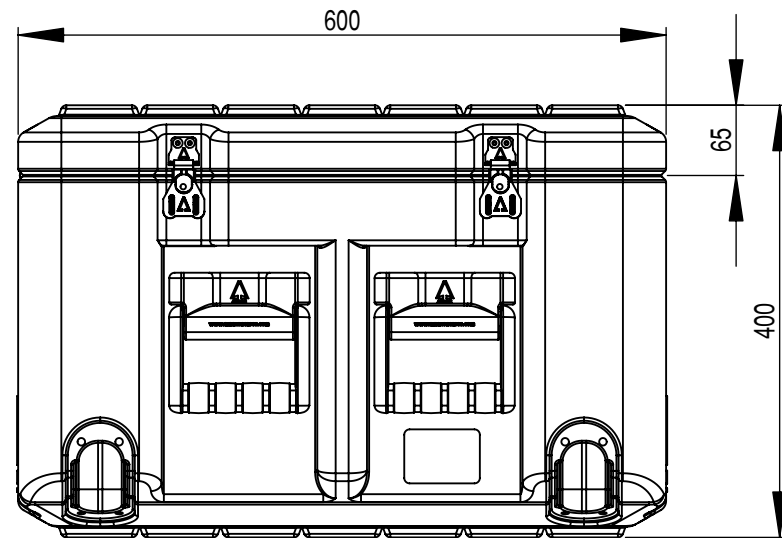

Do not scale

Third angle projection 

All dimensions in millimetres

Physical Specifications			
Weight (Kg)	17.7	Volume (m³)	0.216
External Dimensions (mm)		Internal Dimensions (mm)	
Length	900	Length	840
Width	600	Width	540
Height	400	Height	360
Hardware			
No of Handles	4	No of Catches	8