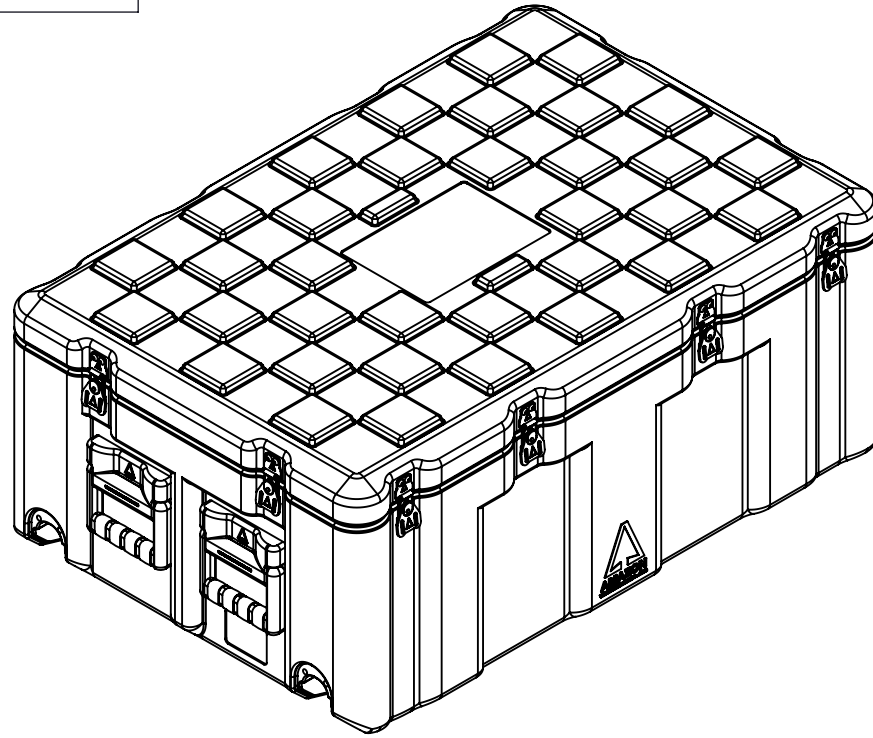

Do not scale

Third angle projection 

All dimensions in millimetres

Physical Specifications			
Weight (Kg)	17.7	Volume (m³)	0.216
External Dimensions (mm)		Internal Dimensions (mm)	
Length	900	Length	840
Width	600	Width	540
Height	400	Height	360
Hardware			
No of Handles	4	No of Catches	8

Material  
 Polyethylene

Colour  
 Various Colours Available

Amazon Cases  
 Worton Hall Industrial Estate  
 Worton Road  
 Isleworth  
 Middlesex  
 TW7 6ER  
 UK

Title		Amazon Case - AC906040		
Drawn By	Date	Drg. No.	Sheet No.	Issue No.
GS	11/07/06	AC906040	1 Of 1	1