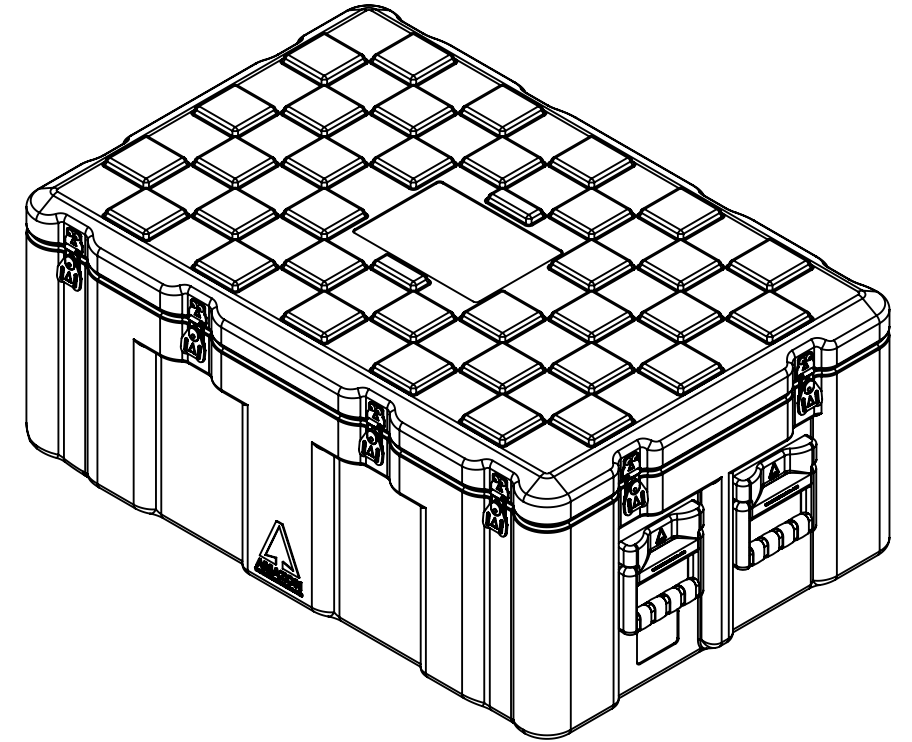

Do not scale

Third angle projection 

All dimensions in millimetres

Physical Specifications			
Weight (Kg)	17.7	Volume (m³)	0.216
External Dimensions (mm)		Internal Dimensions (mm)	
Length	900	Length	840
Width	600	Width	540
Height	400	Height	360
Hardware			
No of Handles	4	No of Catches	8

Material  
 Polyethylene

Colour  
 Various Colours Available

Amazon Cases  
 Worton Hall Industrial Estate  
 Worton Road  
 Isleworth  
 Middlesex  
 TW7 6ER  
 UK

Title		Amazon Case - AC906040		
Drawn By	Date	Drg. No.	Sheet No.	Issue No.
GS	11/07/06	AC906040	1 Of 1	1