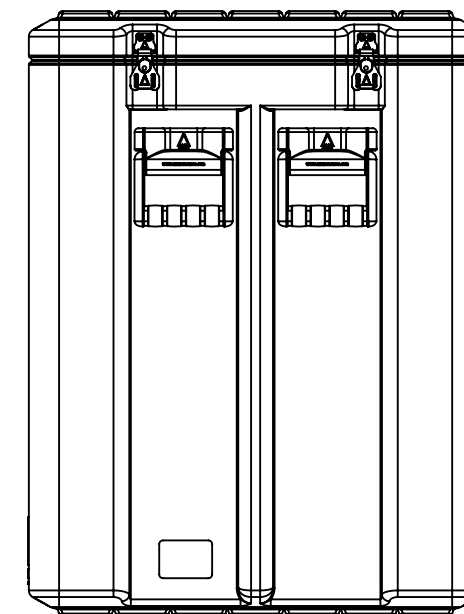

Do not scale

Third angle projection 

All dimensions in millimetres

Physical Specifications			
Weight (Kg)	20.5	Volume (m³)	0.432
External Dimensions (mm)		Internal Dimensions (mm)	
Length	900	Length	840
Width	600	Width	540
Height	800	Height	760
Hardware			
No of Handles	4	No of Catches	8

Material
 Polyethylene

Colour
 Various Colours Available

Amazon Cases
 Worton Hall Industrial Estate
 Worton Road
 Isleworth
 Middlesex
 TW7 6ER
 UK

Title		Amazon Case - AC906080		
Drawn By	Date	Drg. No.	Sheet No.	Issue No.
GS	11/07/06	AC906080	1 Of 1	1