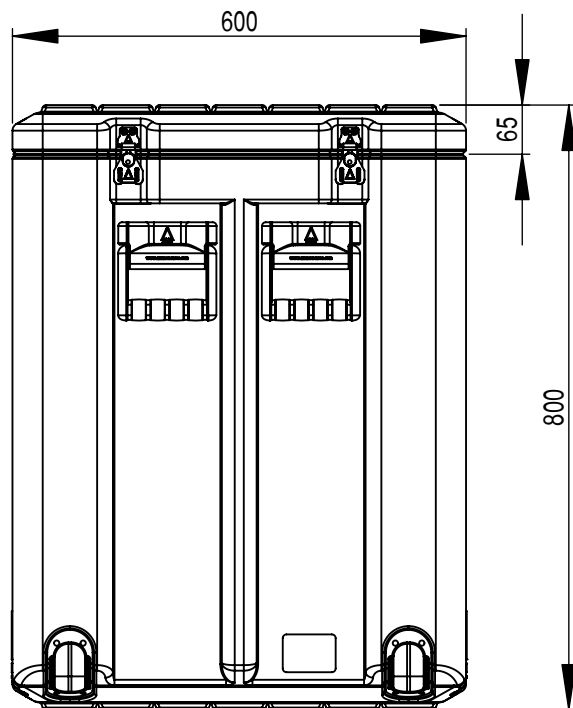

Do not scale

Third angle projection 

All dimensions in millimetres

Physical Specifications			
Weight (Kg)	20.5	Volume (m³)	0.432
External Dimensions (mm)		Internal Dimensions (mm)	
Length	900	Length	840
Width	600	Width	540
Height	800	Height	760
Hardware			
No of Handles	4	No of Catches	8

Material
 Polyethylene

Colour
 Various Colours Available

Amazon Cases
 Worton Hall Industrial Estate
 Worton Road
 Isleworth
 Middlesex
 TW7 6ER
 UK

Title		Amazon Case - AC906080		
Drawn By	Date	Drg. No.	Sheet No.	Issue No.
GS	11/07/06	AC906080	1 Of 1	1