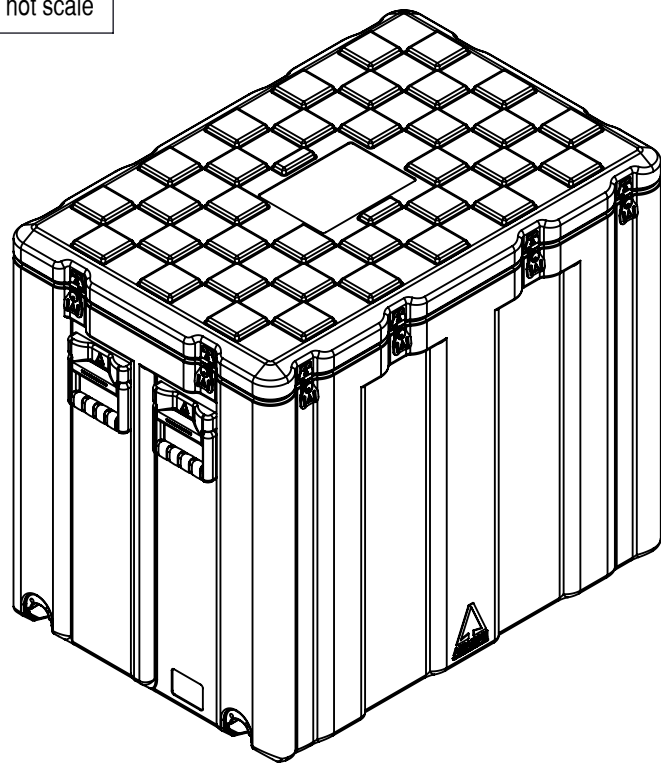

Do not scale

Third angle projection 

All dimensions in millimetres

Physical Specifications			
Weight (Kg)	20.5	Volume (m³)	0.432
External Dimensions (mm)		Internal Dimensions (mm)	
Length	900	Length	840
Width	600	Width	540
Height	800	Height	760
Hardware			
No of Handles	4	No of Catches	8

Material
 Polyethylene

Colour
 Various Colours Available

Amazon Cases
 Worton Hall Industrial Estate
 Worton Road
 Isleworth
 Middlesex
 TW7 6ER
 UK

Title		Amazon Case - AC906080		
Drawn By	Date	Drg. No.	Sheet No.	Issue No.
GS	11/07/06	AC906080	1 Of 1	1