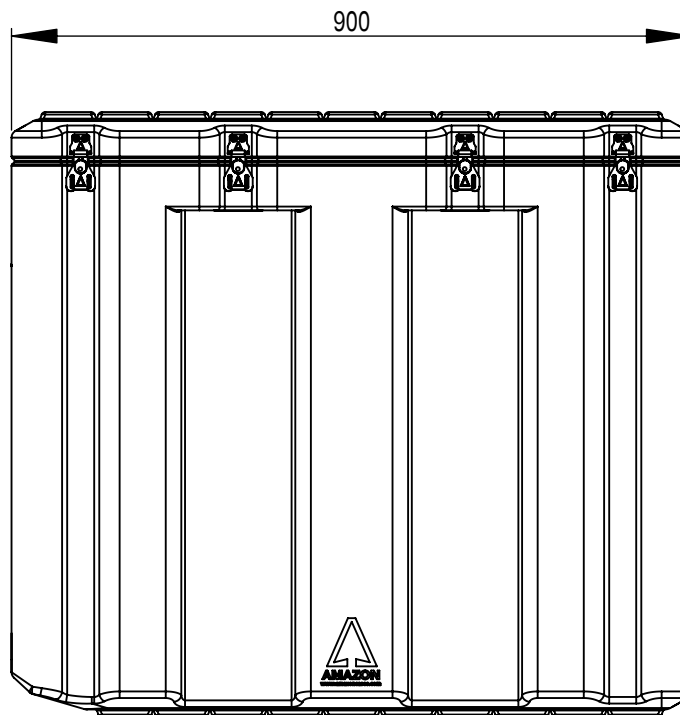

Do not scale

Third angle projection 

All dimensions in millimetres

Physical Specifications			
Weight (Kg)	20.5	Volume (m³)	0.432
External Dimensions (mm)		Internal Dimensions (mm)	
Length	900	Length	840
Width	600	Width	540
Height	800	Height	760
Hardware			
No of Handles	4	No of Catches	8