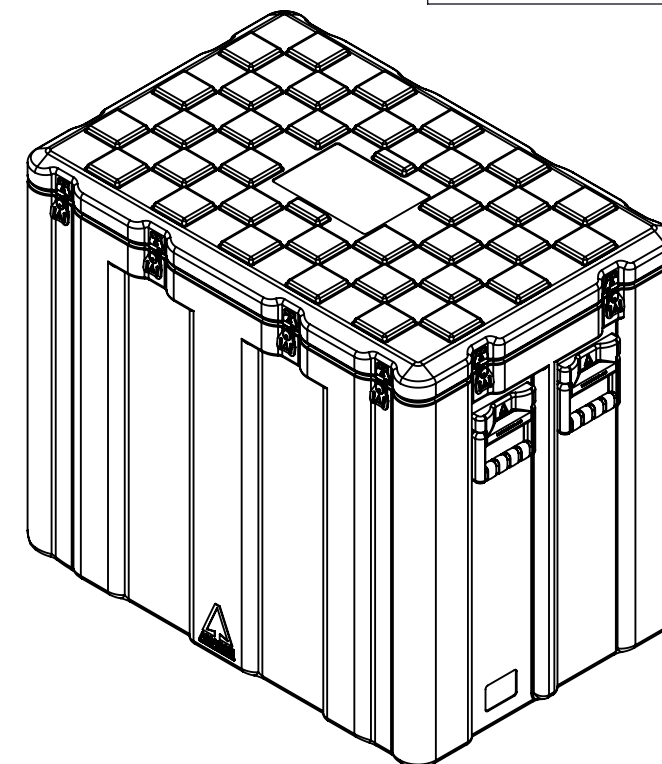

Do not scale

Third angle projection 

All dimensions in millimetres

Physical Specifications			
Weight (Kg)	20.5	Volume (m³)	0.432
External Dimensions (mm)		Internal Dimensions (mm)	
Length	900	Length	840
Width	600	Width	540
Height	800	Height	760
Hardware			
No of Handles	4	No of Catches	8

Material
 Polyethylene

Colour
 Various Colours Available

Amazon Cases
 Worton Hall Industrial Estate
 Worton Road
 Isleworth
 Middlesex
 TW7 6ER
 UK

Title		Amazon Case - AC906080		
Drawn By	Date	Drg. No.	Sheet No.	Issue No.
GS	11/07/06	AC906080	1 Of 1	1