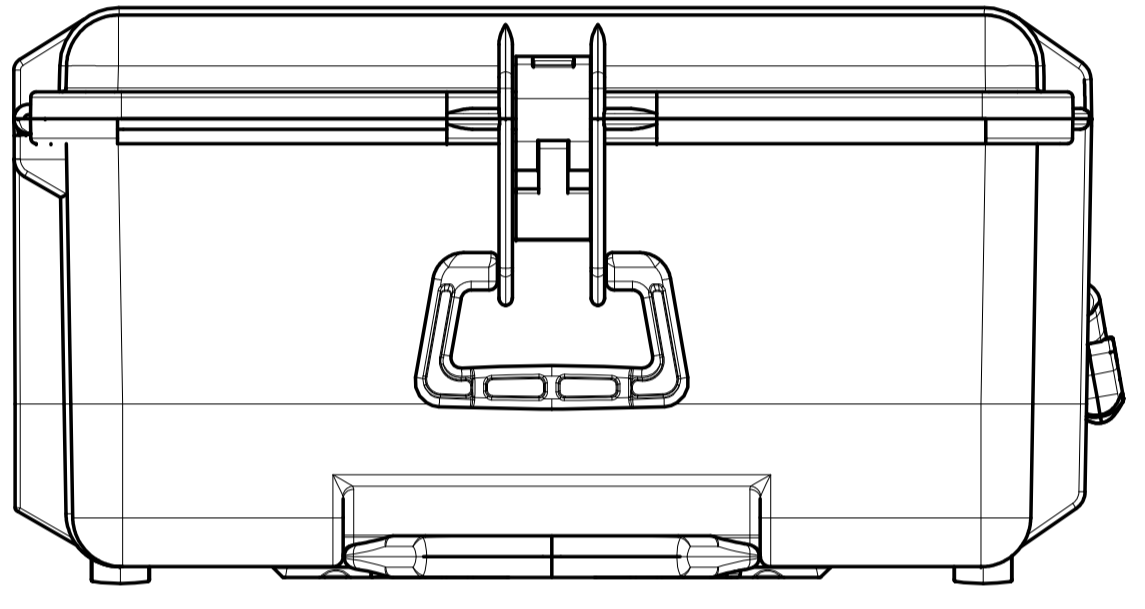

RIGHT SIDE VIEW