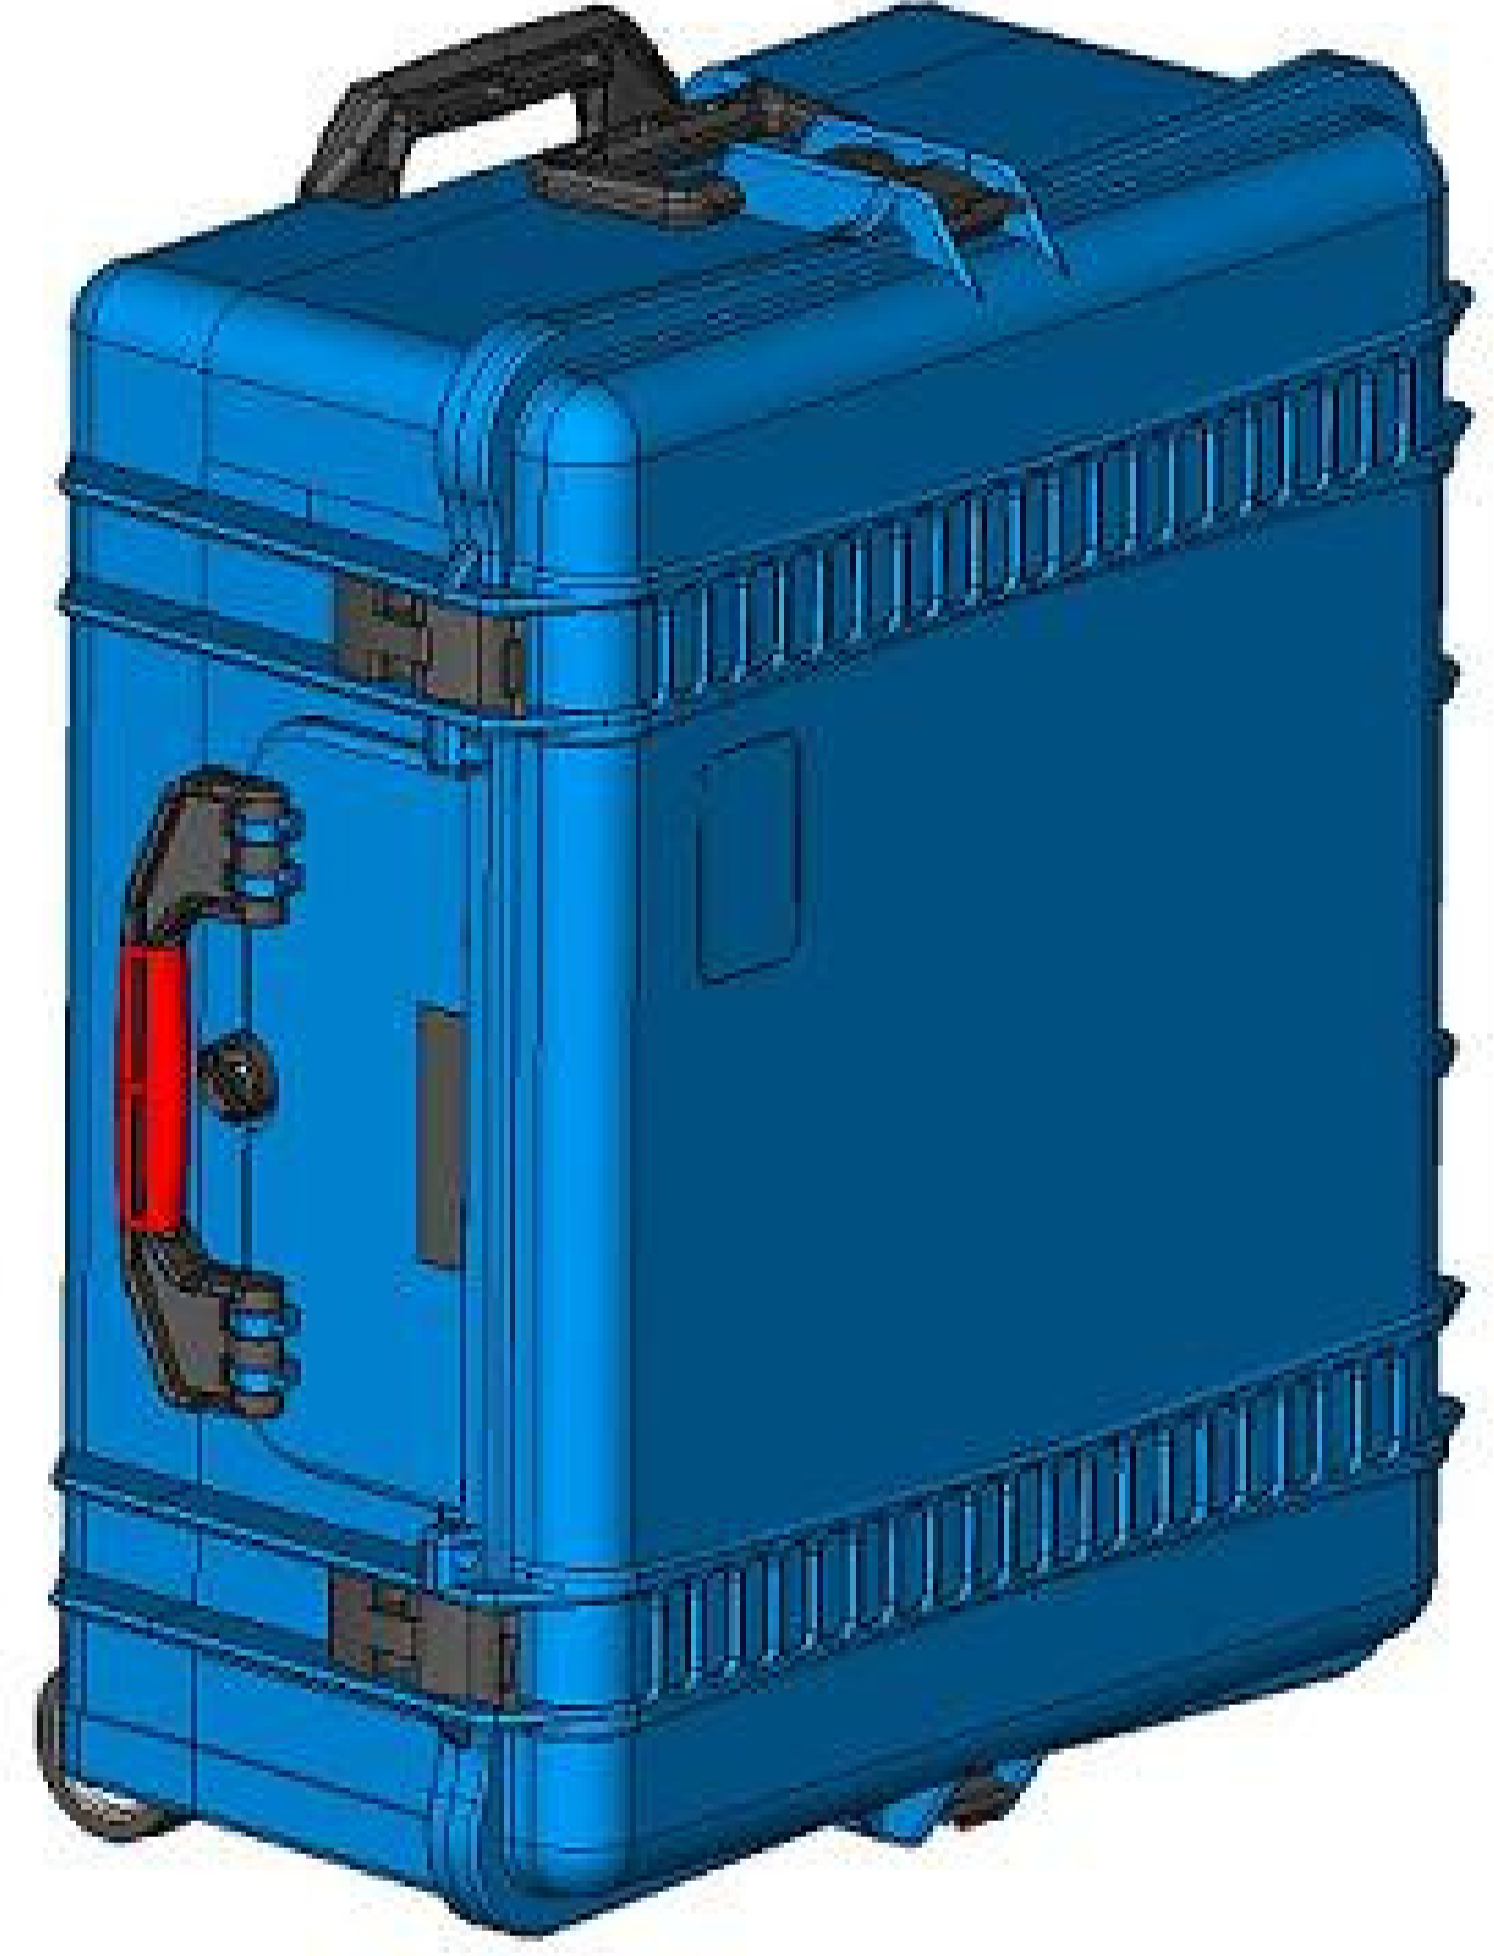

FRONT VIEW

RIGHT SIDE VIEW

TOP VIEW

PADLOCKABLE

Plaber S.r.l reserves the right to modify its products at any time and without notice , in order to better their quality and functionality. Therefore, all the information given in this datasheet is to be considered indicative and subject to possible modifications.

Case Weight (lbs. Empty)	7.70 Kg (16.90 lbs)
Interior Length	550.0 mm (21.65 in)
Interior Width	465.0 mm (18.31 in)
Interior Height (overall)	255.0 mm (10.20 in)
Interior LidHeight	45.00 mm (1.77 in)
Exterior Length L)	615.0 mm (24.21 in)
Exterior Width (W)	520.0 mm (20.47 in)
Exterior Height (H)	280.0 mm (11.02 in)
Exterior Lid Heigh	53.0 mm (2.08 in)
Buoyancy	60.0 Kg (131.68 lbs)

Scala :

Model No: **AMRE2700W**