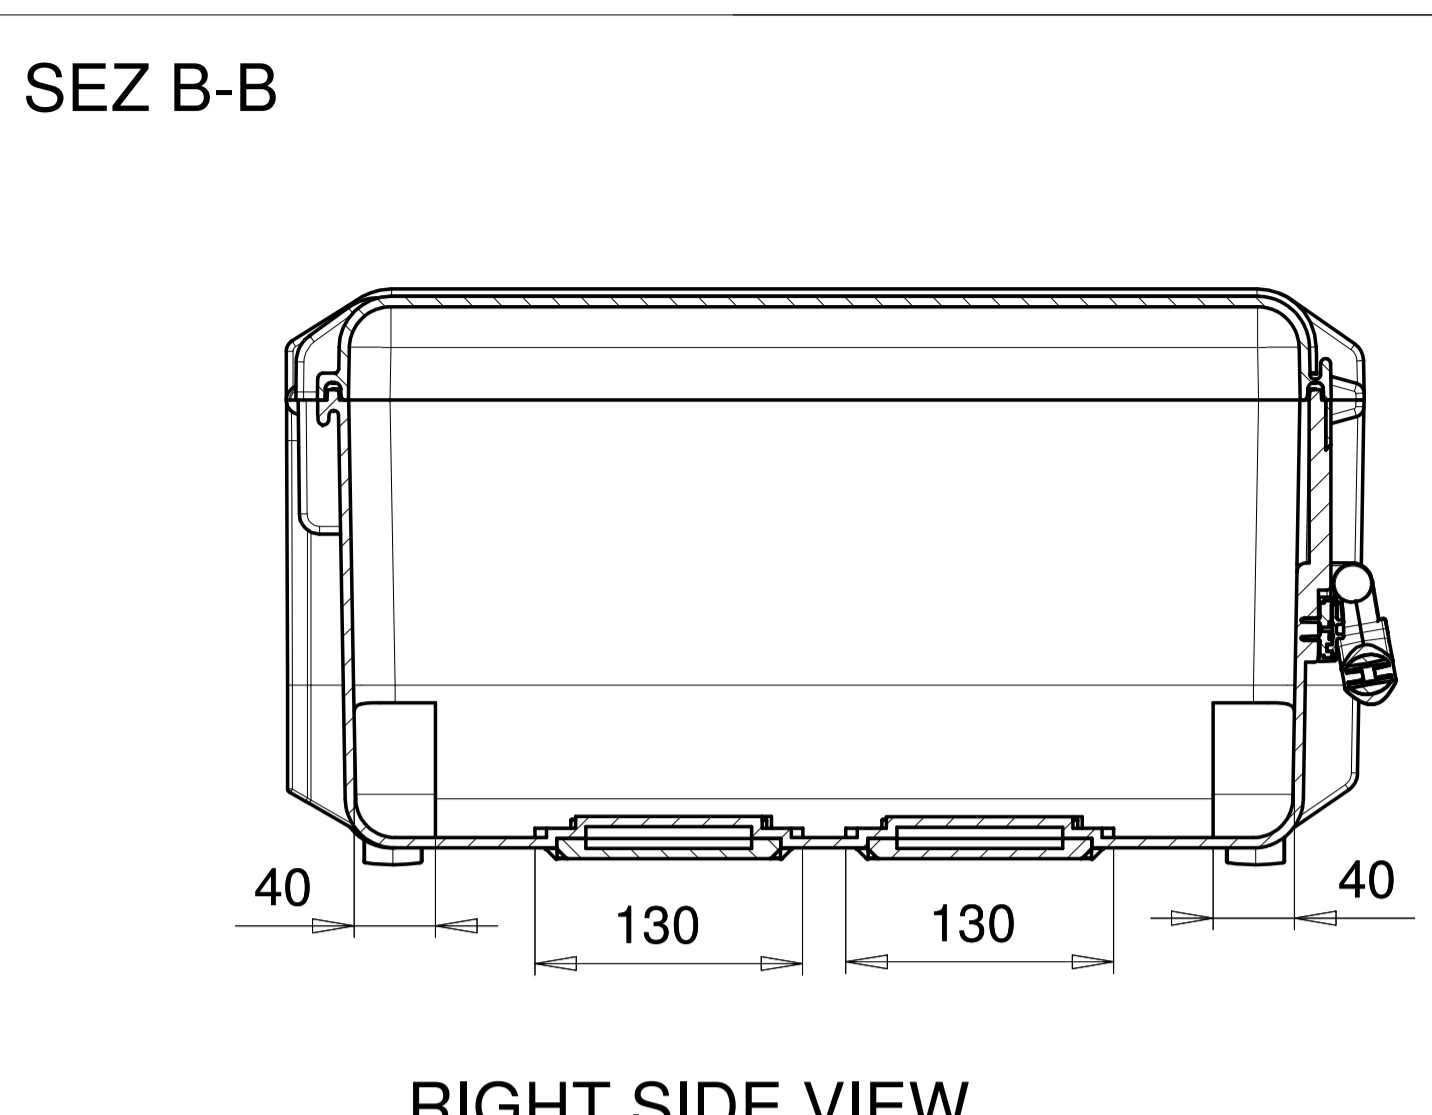

PADLOCKABLE

Plaber S.r.l reserves the right to modify its products at any time and without notice , in order to better their quality and functionality. Therefore, all the information given in this datasheet is to be considered indicative and subject to possible modifications.

Case Weight (lbs. Empty)	7.70 Kg (16.90 lbs)
Interior Length	550.0 mm (21.65 in)
Interior Width	465.0 mm (18.31 in)
Interior Height (overall)	255.0 mm (10.20 in)
Interior LidHeight	45.00 mm (1.77 in)
Exterior Length L)	615.0 mm (24.21 in)
Exterior Width (W)	520.0 mm (20.47 in)
Exterior Height (H)	280.0 mm (11.02 in)
Exterior Lid Heigh	53.0 mm (2.08 in)
Buoyancy	60.0 Kg (131.68 lbs)

HIGH PERFORMANCE RESIN CASES

Plaber S.r.l - Via divisione tridentina, 10
I-36061 Bassano del grappa
Vicenza - Italy
Tel. +39 0424 809150
Fax +39 0424 808548
<http://info@hprc.it>
www.hprc.it
Skype: HPRC_helpdesk
VAT: IT03312270246

Scala :

Model No: **AMRE2700W**