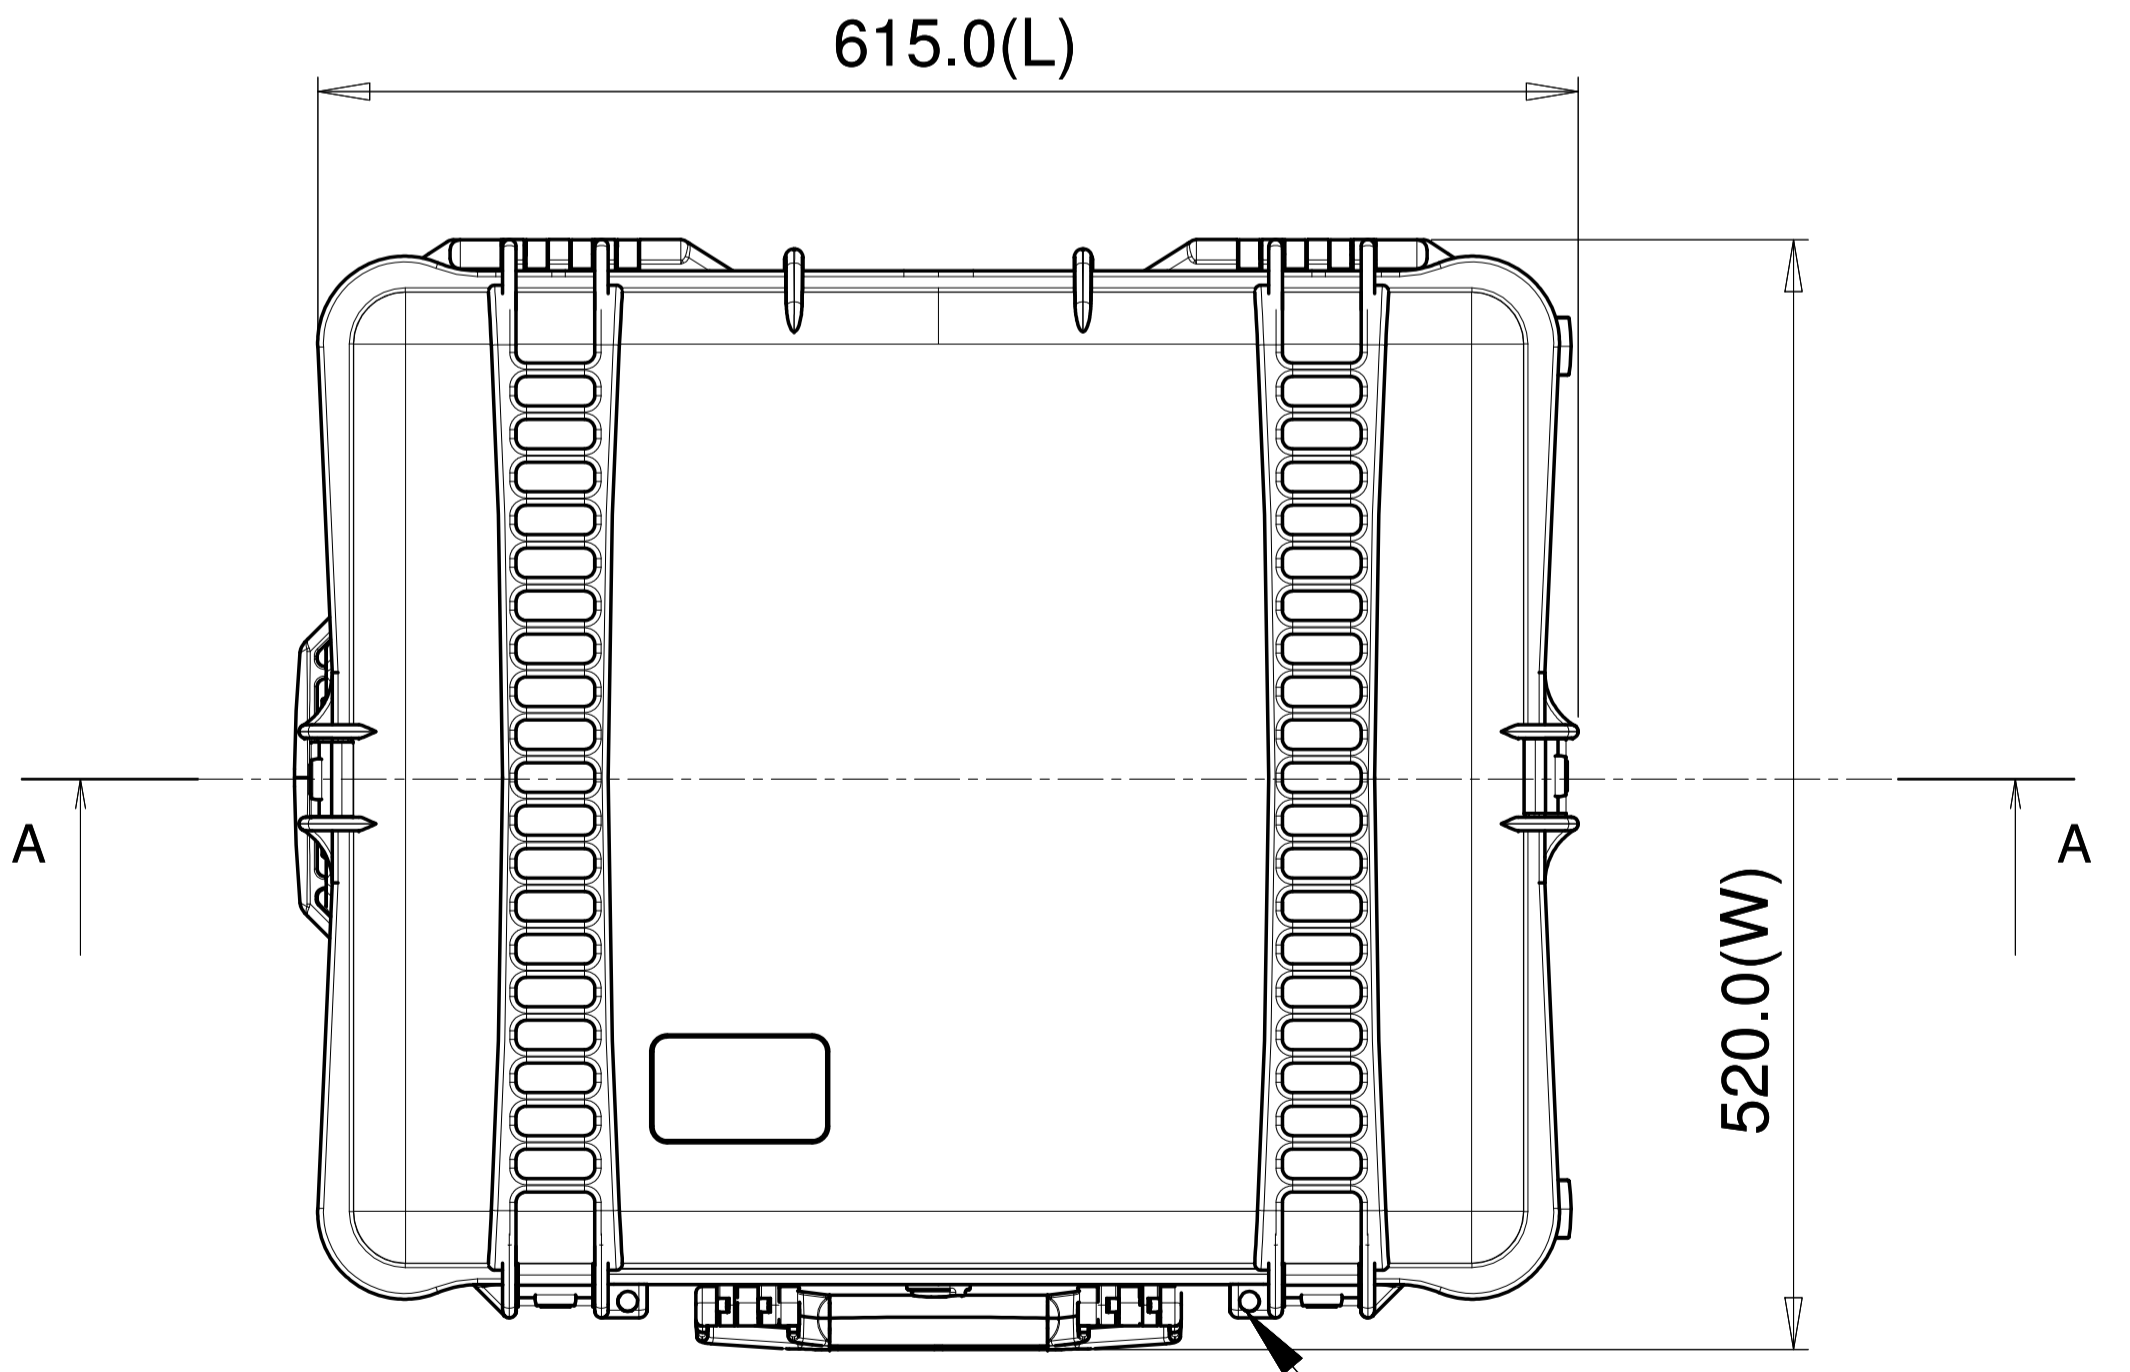

TOP VIEW

PADLOCKABLE

Plaber S.r.l reserves the right to modify its products at any time and without notice , in order to better their quality and functionality. Therefore, all the information given in this datasheet is to be considered indicative and subject to possible modifications.

Case Weight (lbs. Empty)	7.70 Kg (16.90 lbs)
Interior Length	550.0 mm (21.65 in)
Interior Width	465.0 mm (18.31 in)
Interior Height (overall)	255.0 mm (10.20 in)
Interior LidHeight	45.00 mm (1.77 in)
Exterior Length L)	615.0 mm (24.21 in)
Exterior Width (W)	520.0 mm (20.47 in)
Exterior Height (H)	280.0 mm (11.02 in)
Exterior Lid Heigh	53.0 mm (2.08 in)
Buoyancy	60.0 Kg (131.68 lbs)