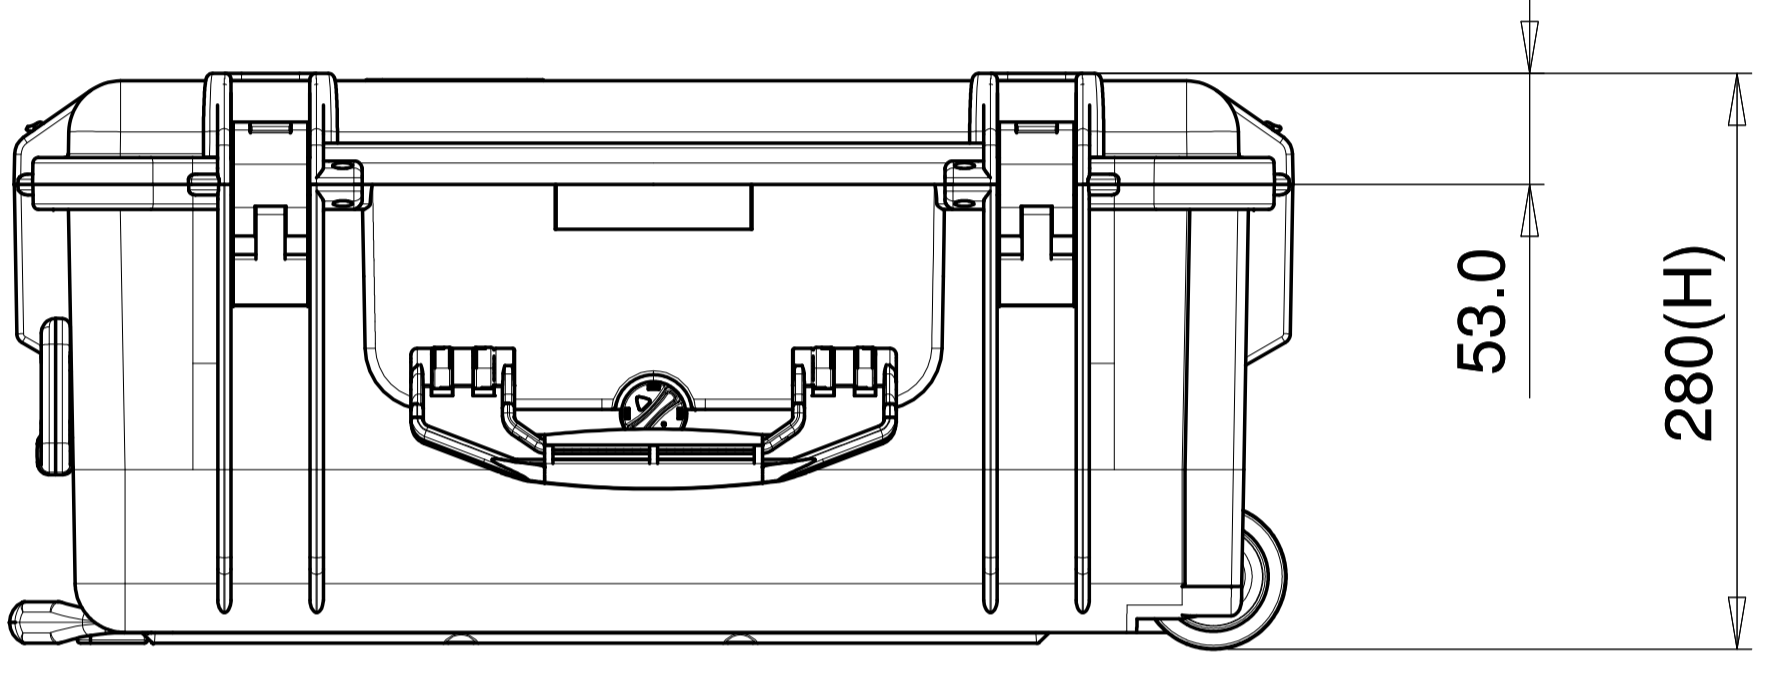

FRONT VIEW

PADLOCKABLE

Plaber S.r.l reserves the right to modify its products at any time and without notice , in order to better their quality and functionality. Therefore, all the information given in this datasheet is to be considered indicative and subject to possible modifications.

Case Weight (lbs. Empty)	7.70 Kg (16.90 lbs)
Interior Length	550.0 mm (21.65 in)
Interior Width	465.0 mm (18.31 in)
Interior Height (overall)	255.0 mm (10.20 in)
Interior LidHeight	45.00 mm (1.77 in)
Exterior Length L)	615.0 mm (24.21 in)
Exterior Width (W)	520.0 mm (20.47 in)
Exterior Height (H)	280.0 mm (11.02 in)
Exterior Lid Heigh	53.0 mm (2.08 in)
Buoyancy	60.0 Kg (131.68 lbs)

HIGH PERFORMANCE RESIN CASES

Plaber S.r.l - Via divisione tridentina, 10
I-36061 Bassano del grappa
Vicenza - Italy
Tel. +39 0424 809150
Fax +39 0424 808548
<http://info@hprc.it>
www.hprc.it
Skype: HPRC_helpdesk
VAT: IT03312270246

Scala :

Model No: **AMRE2700W**