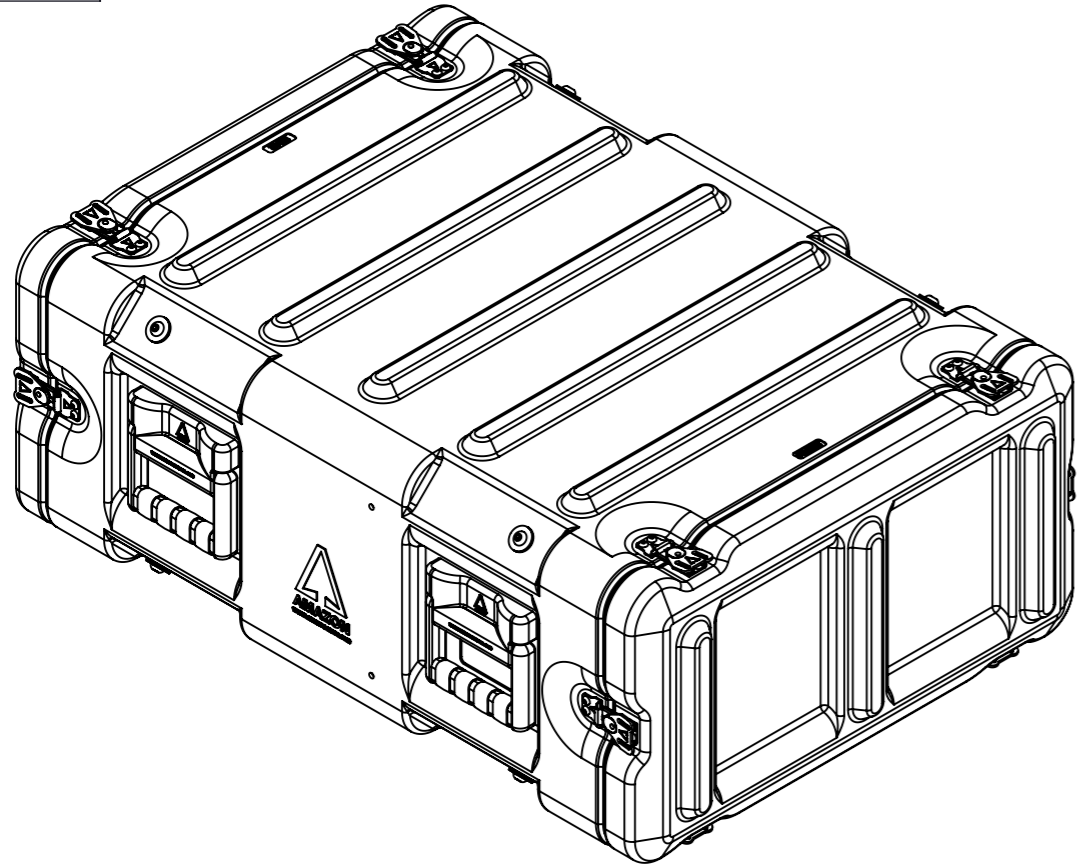

Do not scale

Third angle projection 

All dimensions in millimetres

**Rack options include:**  
 Removable inner frame  
 Pressure relief valves  
 Humidity indicators  
 Equipment support shelves  
 19" accessories  
 Various colours  
 Please phone for more options

Physical Specifications			
Rack Size	4U	Weight (Kg)	20.1
External Dimensions (mm)	Hardware		
Height	328	No of Handles	4
Width	583	No of Catches	12
Depth	870		

Copyright © 2007 Amazon Cases  
 This drawing is the property of Amazon Cases & the information on it is confidential & it is not to be used for any other purpose without the prior written consent of Amazon Cases

Material  
 Polyethylene  
 Colour  
 Various Colours Available

Amazon Cases  
 Worton Hall Industrial Estate  
 Worton Road  
 Isleworth  
 Middlesex  
 TW7 6ER  
 UK

Title				
Amazon Rack - 4U 610 Frame				
Drawn By	Date	Drg. No.	Sheet No.	Issue No.
GS	11/07/06	AR04610707	1 Of 1	1