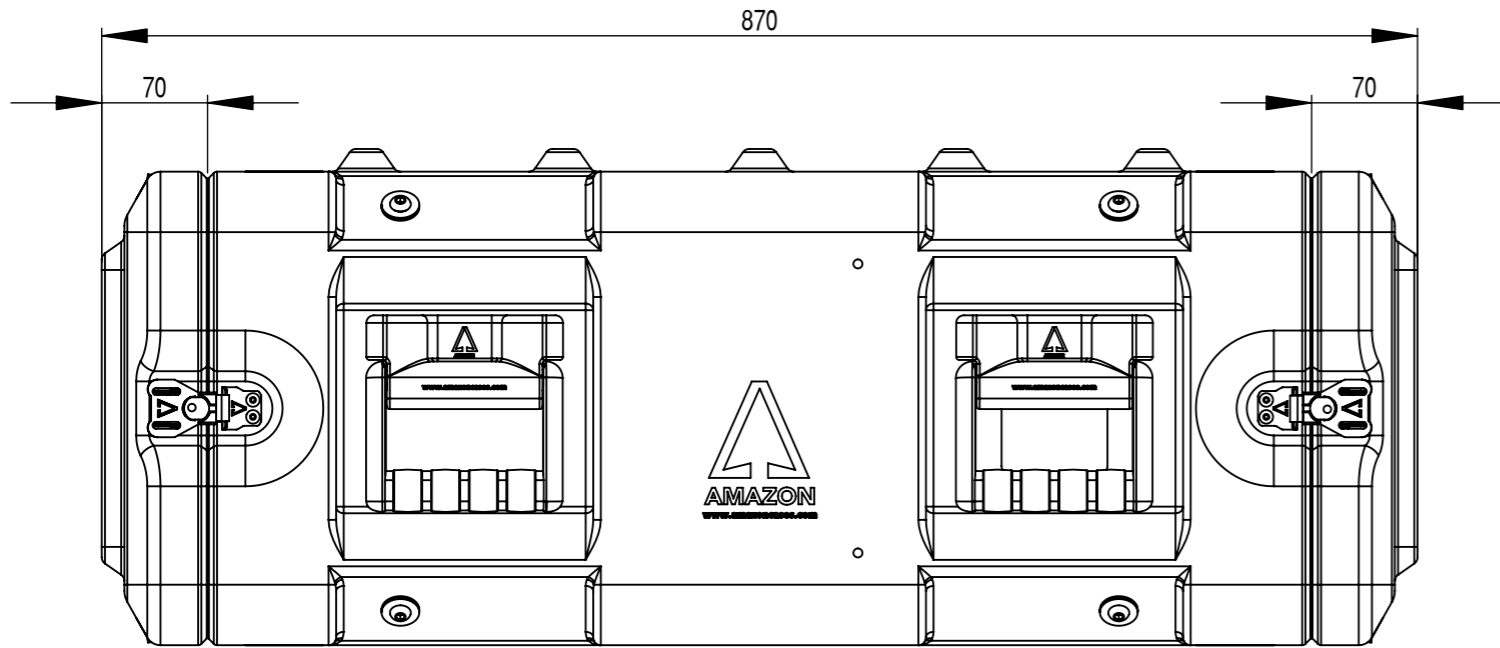

Do not scale

Third angle projection 

All dimensions in millimetres

**Rack options include:**  
 Removable inner frame  
 Pressure relief valves  
 Humidity indicators  
 Equipment support shelves  
 19" accessories  
 Various colours  
 Please phone for more options

Physical Specifications			
Rack Size	4U	Weight (Kg)	20.1
External Dimensions (mm)	Hardware		
Height	328	No of Handles	4
Width	583	No of Catches	12
Depth	870		

Copyright © 2007 Amazon Cases  
 This drawing is the property of Amazon Cases & the information on it is confidential & it is not to be used for any other purpose without the prior written consent of Amazon Cases

Material  
 Polyethylene  
 Colour  
 Various Colours Available

Amazon Cases  
 Worton Hall Industrial Estate  
 Worton Road  
 Isleworth  
 Middlesex  
 TW7 6ER  
 UK

Title				
Amazon Rack - 4U 610 Frame				
Drawn By	Date	Drg. No.	Sheet No.	Issue No.
GS	11/07/06	AR04610707	1 Of 1	1