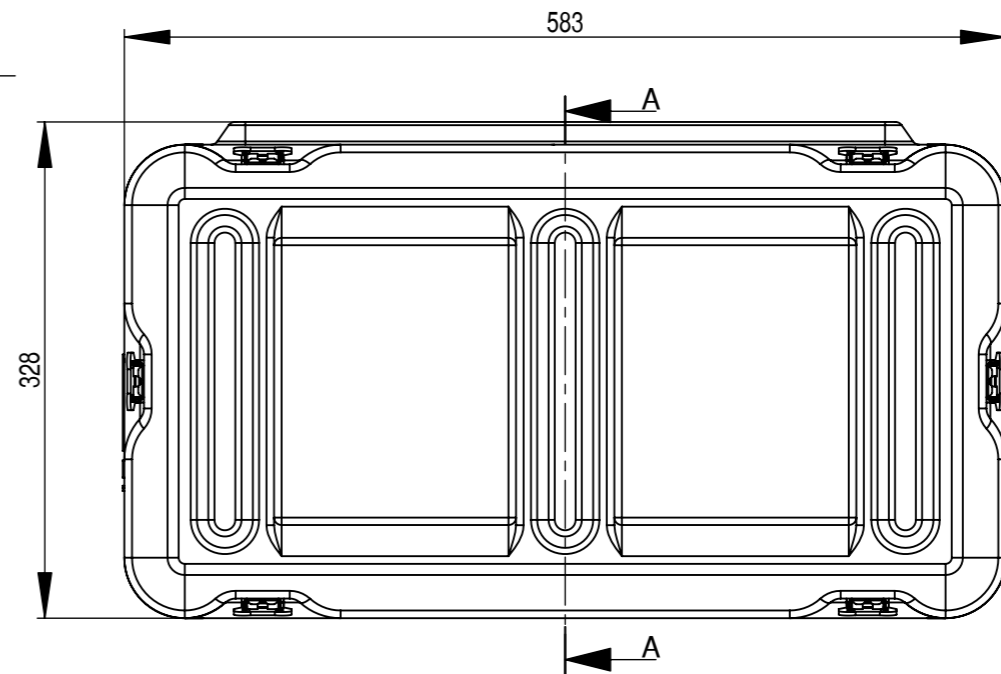

Do not scale

Third angle projection 

All dimensions in millimetres

**Rack options include:**  
 Removable inner frame  
 Pressure relief valves  
 Humidity indicators  
 Equipment support shelves  
 19" accessories  
 Various colours  
 Please phone for more options

Physical Specifications			
Rack Size	4U	Weight (Kg)	20.1
External Dimensions (mm)	Hardware		
Height	328	No of Handles	4
Width	583	No of Catches	12
Depth	870		

Copyright © 2007 Amazon Cases  
 This drawing is the property of Amazon Cases & the information on it is confidential & it is not to be used for any other purpose without the prior written consent of Amazon Cases

Material  
 Polyethylene  
 Colour  
 Various Colours Available

Amazon Cases  
 Worton Hall Industrial Estate  
 Worton Road  
 Isleworth  
 Middlesex  
 TW7 6ER  
 UK

Title				
Amazon Rack - 4U 610 Frame				
Drawn By	Date	Drg. No.	Sheet No.	Issue No.
GS	11/07/06	AR04610707	1 Of 1	1