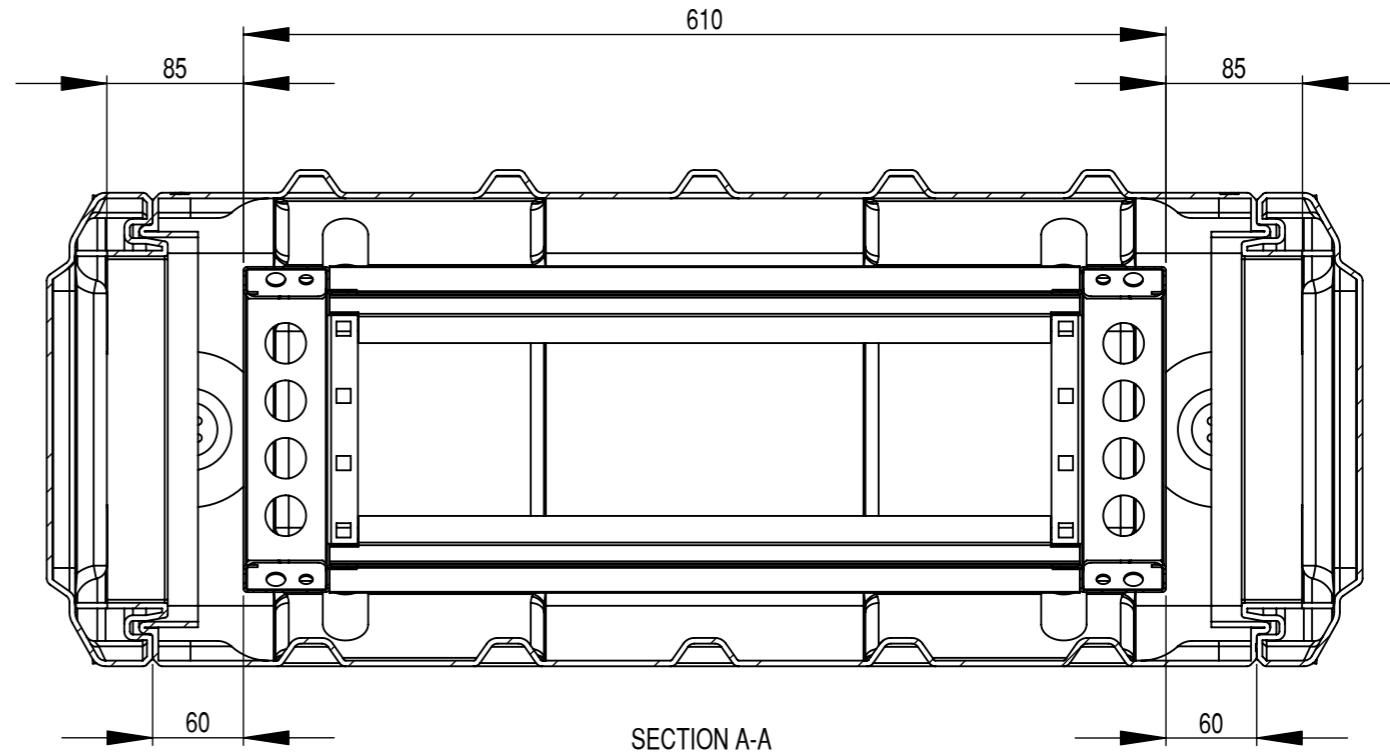

Do not scale

Third angle projection 

All dimensions in millimetres

**Rack options include:**  
 Removable inner frame  
 Pressure relief valves  
 Humidity indicators  
 Equipment support shelves  
 19" accessories  
 Various colours  
 Please phone for more options

Physical Specifications			
Rack Size	4U	Weight (Kg)	20.1
External Dimensions (mm)	Hardware		
Height	328	No of Handles	4
Width	583	No of Catches	12
Depth	870		

Copyright © 2007 Amazon Cases  
 This drawing is the property of Amazon Cases & the information on it is confidential & it is not to be used for any other purpose without the prior written consent of Amazon Cases

Material  
 Polyethylene  
 Colour  
 Various Colours Available

Amazon Cases  
 Worton Hall Industrial Estate  
 Worton Road  
 Isleworth  
 Middlesex  
 TW7 6ER  
 UK

Title				
Amazon Rack - 4U 610 Frame				
Drawn By	Date	Drg. No.	Sheet No.	Issue No.
GS	11/07/06	AR04610707	1 Of 1	1