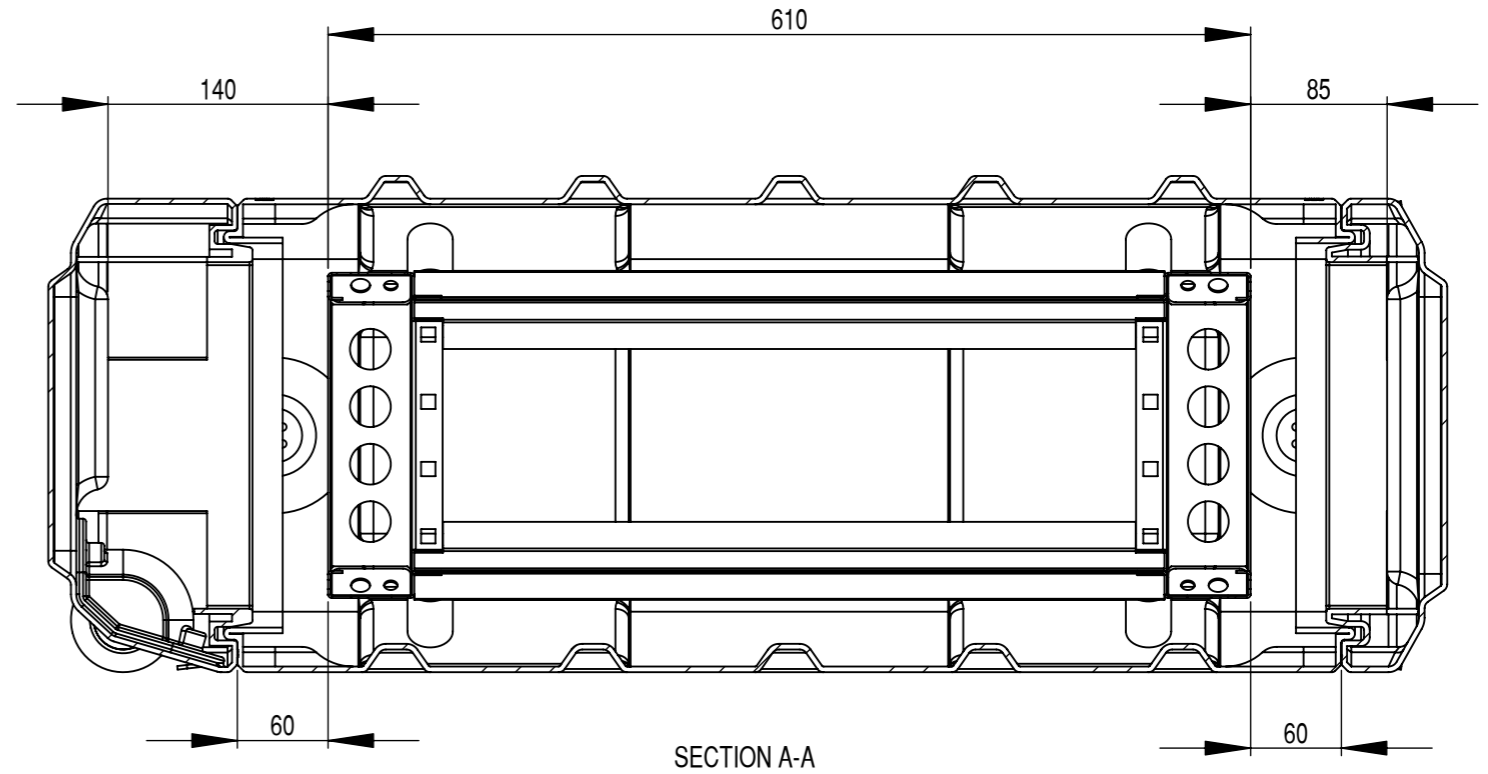

Do not scale

Third angle projection 

All dimensions in millimetres

Rack options include:
 Removable inner frame
 Pressure relief valves
 Humidity indicators
 Equipment support shelves
 19" accessories
 Wheels
 Various colours
 Please phone for more options

Physical Specifications			
Rack Size	4U	Weight (Kg)	21
External Dimensions (mm)	Hardware		
Height	328	No of Handles	6
Width	583	No of Catches	12
Depth	925		

Copyright © 2007 Amazon Cases
 This drawing is the property of Amazon Cases & the information on it is confidential & it is not to be used for any other purpose without the prior written consent of Amazon Cases

Material
 Polyethylene
 Colour
 Various Colours Available

Amazon Cases
 Worton Hall Industrial Estate
 Worton Road
 Isleworth
 Middlesex
 TW7 6ER
 UK

Title				
Amazon Rack - 4U 610 Frame with wheels				
Drawn By	Date	Drg. No.	Sheet No.	Issue No.
GS	11/07/06	AR04610712	1 Of 1	1