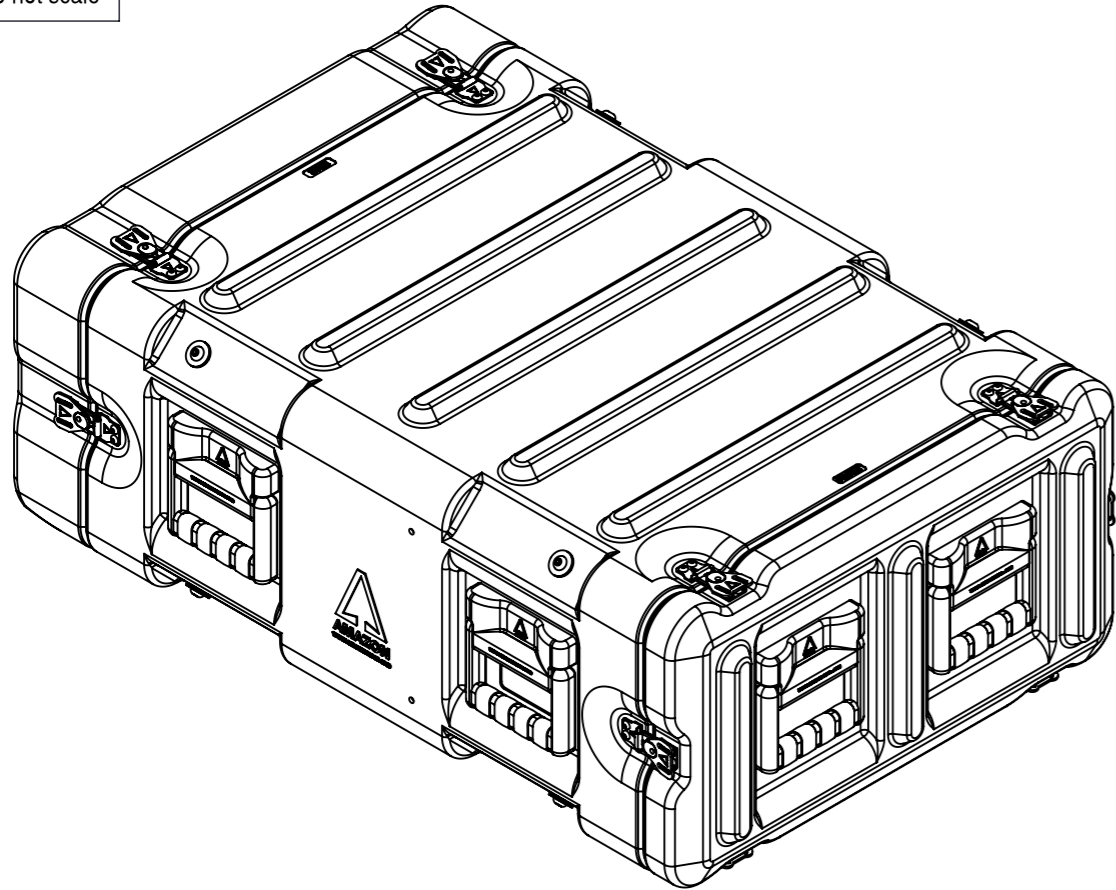

Do not scale

Third angle projection 

All dimensions in millimetres

Rack options include:
 Removable inner frame
 Pressure relief valves
 Humidity indicators
 Equipment support shelves
 19" accessories
 Wheels
 Various colours
 Please phone for more options

Physical Specifications			
Rack Size	4U	Weight (Kg)	21
External Dimensions (mm)	Hardware		
Height	328	No of Handles	6
Width	583	No of Catches	12
Depth	925		

Copyright © 2007 Amazon Cases
 This drawing is the property of Amazon Cases & the information on it is confidential & it is not to be used for any other purpose without the prior written consent of Amazon Cases

Material
 Polyethylene
 Colour
 Various Colours Available

Amazon Cases
 Worton Hall Industrial Estate
 Worton Road
 Isleworth
 Middlesex
 TW7 6ER
 UK

Title				
Amazon Rack - 4U 610 Frame with wheels				
Drawn By	Date	Drg. No.	Sheet No.	Issue No.
GS	11/07/06	AR04610712	1 Of 1	1