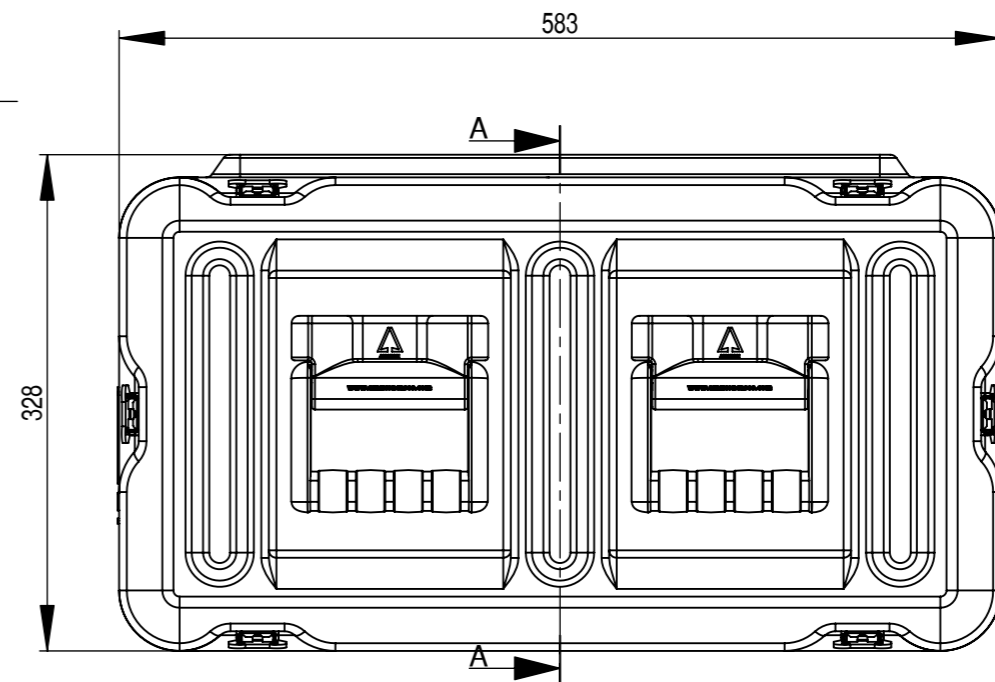

Do not scale

Third angle projection 

All dimensions in millimetres

Rack options include:
 Removable inner frame
 Pressure relief valves
 Humidity indicators
 Equipment support shelves
 19" accessories
 Wheels
 Various colours
 Please phone for more options

Physical Specifications			
Rack Size	4U	Weight (Kg)	21
External Dimensions (mm)	Hardware		
Height	328	No of Handles	6
Width	583	No of Catches	12
Depth	925		

Copyright © 2007 Amazon Cases
 This drawing is the property of Amazon Cases & the information on it is confidential & it is not to be used for any other purpose without the prior written consent of Amazon Cases

Material
 Polyethylene
 Colour
 Various Colours Available

Amazon Cases
 Worton Hall Industrial Estate
 Worton Road
 Isleworth
 Middlesex
 TW7 6ER
 UK

Title				
Amazon Rack - 4U 610 Frame with wheels				
Drawn By	Date	Drg. No.	Sheet No.	Issue No.
GS	11/07/06	AR04610712	1 Of 1	1