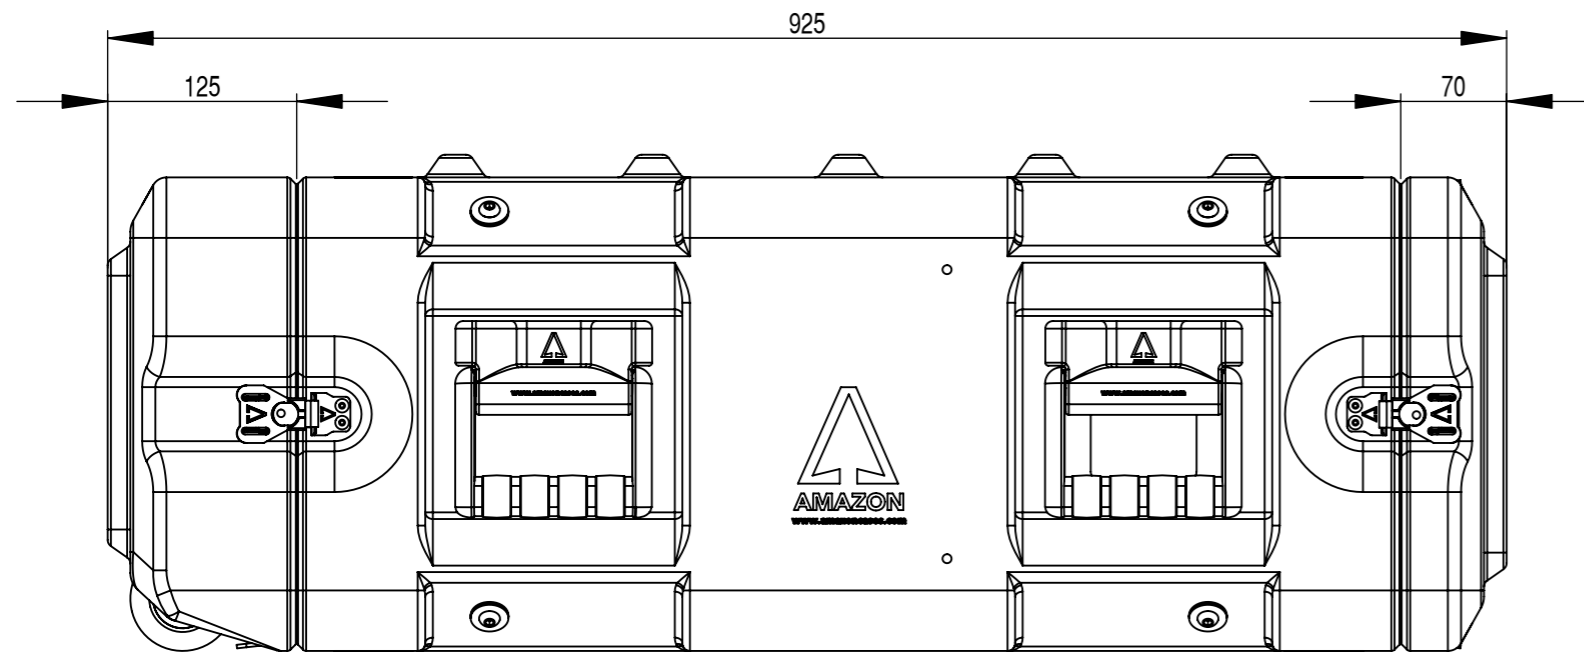

Do not scale

Third angle projection 

All dimensions in millimetres

Rack options include:
 Removable inner frame
 Pressure relief valves
 Humidity indicators
 Equipment support shelves
 19" accessories
 Wheels
 Various colours
 Please phone for more options

Physical Specifications			
Rack Size	4U	Weight (Kg)	21
External Dimensions (mm)	Hardware		
Height	328	No of Handles	6
Width	583	No of Catches	12
Depth	925		

Copyright © 2007 Amazon Cases
 This drawing is the property of Amazon Cases & the information on it is confidential & it is not to be used for any other purpose without the prior written consent of Amazon Cases

Material
 Polyethylene
 Colour
 Various Colours Available

Amazon Cases
 Worton Hall Industrial Estate
 Worton Road
 Isleworth
 Middlesex
 TW7 6ER
 UK

Title				
Amazon Rack - 4U 610 Frame with wheels				
Drawn By	Date	Drg. No.	Sheet No.	Issue No.
GS	11/07/06	AR04610712	1 Of 1	1