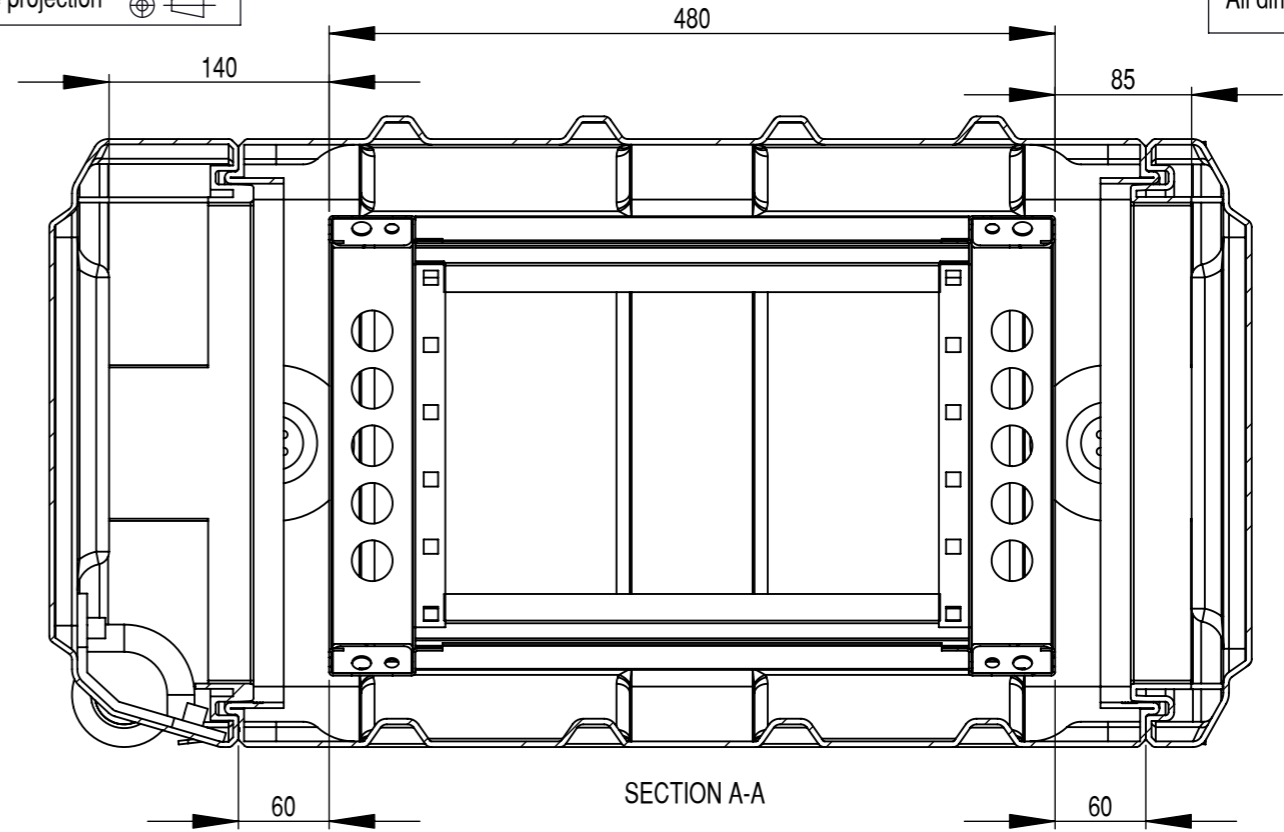

Do not scale

Third angle projection 

All dimensions in millimetres

Rack options include:
 Removable inner frame
 Pressure relief valves
 Humidity indicators
 Equipment support shelves
 19" accessories
 Wheels
 Various colours

Please phone for more options

Physical Specifications			
Rack Size	6U	Weight (Kg)	20.4
External Dimensions (mm)	Hardware		
Height	417	No of Handles	6
Width	583	No of Catches	12
Depth	795		

Copyright © 2007 Amazon Cases
 This drawing is the property of Amazon Cases & the information on it is confidential & it is not to be used for any other purpose without the prior written consent of Amazon Cases

Material
 Polyethylene
 Colour
 Various Colours Available

Amazon Cases
 Worton Hall Industrial Estate
 Worton Road
 Isleworth
 Middlesex
 TW7 6ER
 UK

Title				
Amazon Rack - 6U 480 Frame with wheels				
Drawn By	Date	Drg. No.	Sheet No.	Issue No.
GS	11/07/06	AR06480712	1 Of 1	1