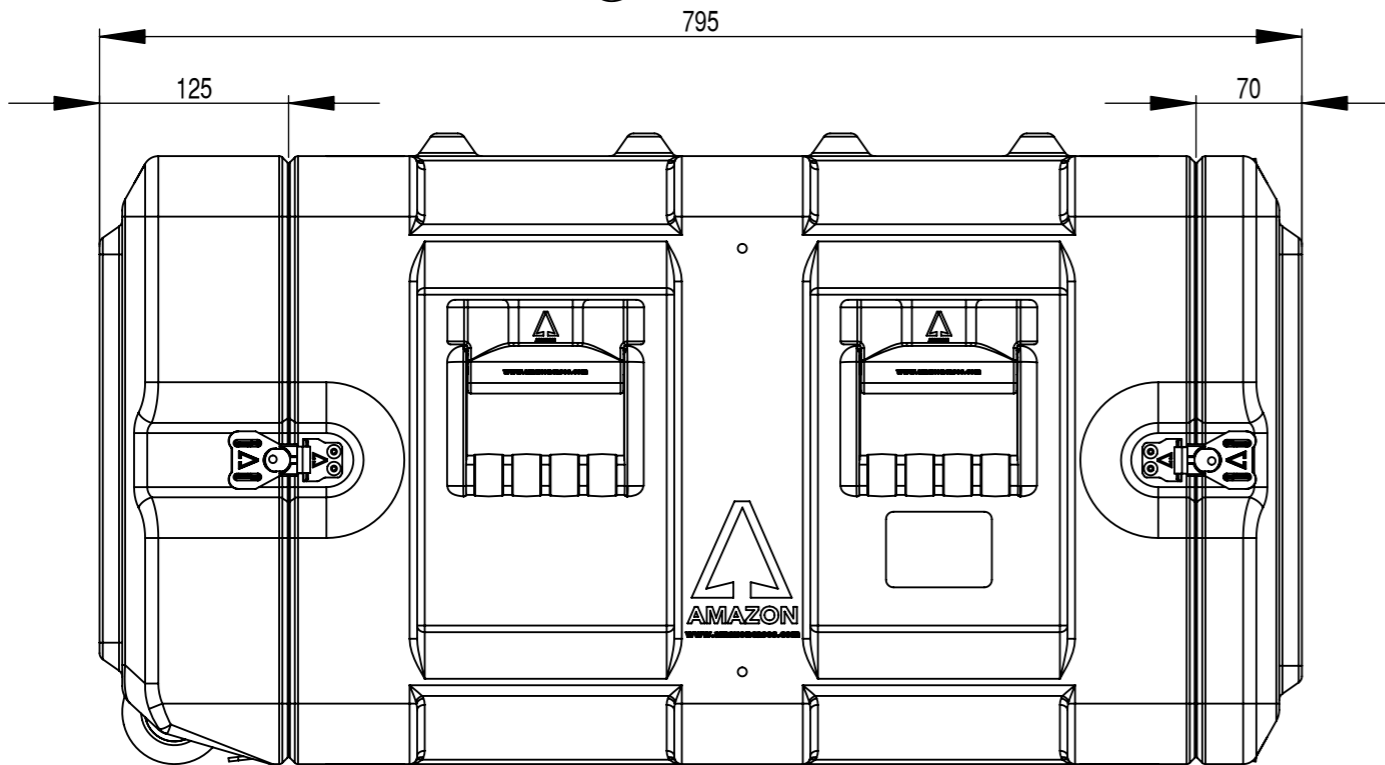

Do not scale

Third angle projection 

All dimensions in millimetres

Rack options include:
 Removable inner frame
 Pressure relief valves
 Humidity indicators
 Equipment support shelves
 19" accessories
 Wheels
 Various colours

Please phone for more options

Physical Specifications			
Rack Size	6U	Weight (Kg)	20.4
External Dimensions (mm)	Hardware		
Height	417	No of Handles	6
Width	583	No of Catches	12
Depth	795		

Copyright © 2007 Amazon Cases
 This drawing is the property of Amazon Cases & the information on it is confidential & it is not to be used for any other purpose without the prior written consent of Amazon Cases

Material
 Polyethylene
 Colour
 Various Colours Available

Amazon Cases
 Worton Hall Industrial Estate
 Worton Road
 Isleworth
 Middlesex
 TW7 6ER
 UK

Title				
Amazon Rack - 6U 480 Frame with wheels				
Drawn By	Date	Drg. No.	Sheet No.	Issue No.
GS	11/07/06	AR06480712	1 Of 1	1