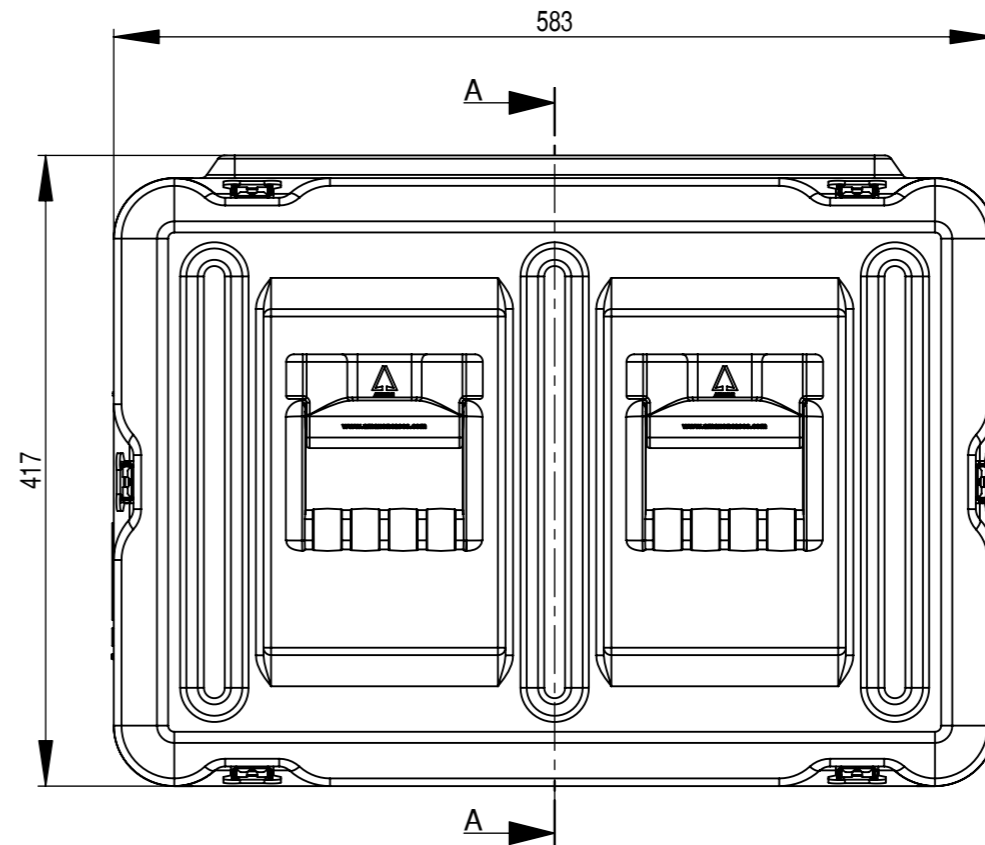

Do not scale

Third angle projection 

All dimensions in millimetres

Rack options include:
 Removable inner frame
 Pressure relief valves
 Humidity indicators
 Equipment support shelves
 19" accessories
 Wheels
 Various colours

Please phone for more options

Physical Specifications			
Rack Size	6U	Weight (Kg)	20.4
External Dimensions (mm)	Hardware		
Height	417	No of Handles	6
Width	583	No of Catches	12
Depth	795		

Copyright © 2007 Amazon Cases
 This drawing is the property of Amazon Cases & the information on it is confidential & it is not to be used for any other purpose without the prior written consent of Amazon Cases

Material
 Polyethylene
 Colour
 Various Colours Available

Amazon Cases
 Worton Hall Industrial Estate
 Worton Road
 Isleworth
 Middlesex
 TW7 6ER
 UK

Title				
Amazon Rack - 6U 480 Frame with wheels				
Drawn By	Date	Drg. No.	Sheet No.	Issue No.
GS	11/07/06	AR06480712	1 Of 1	1