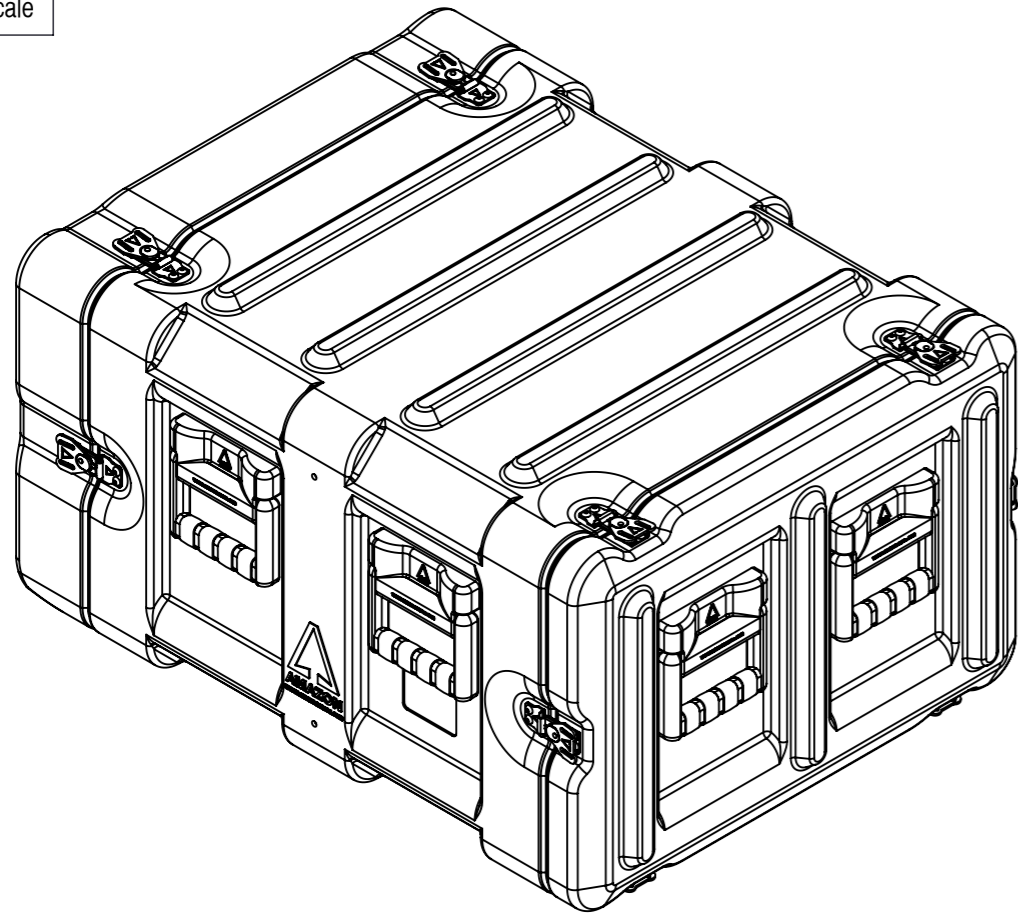

Do not scale

Third angle projection 

All dimensions in millimetres

Rack options include:
 Removable inner frame
 Pressure relief valves
 Humidity indicators
 Equipment support shelves
 19" accessories
 Wheels
 Various colours

Please phone for more options

Physical Specifications			
Rack Size	6U	Weight (Kg)	20.4
External Dimensions (mm)	Hardware		
Height	417	No of Handles	6
Width	583	No of Catches	12
Depth	795		

Copyright © 2007 Amazon Cases
 This drawing is the property of Amazon Cases & the information on it is confidential & it is not to be used for any other purpose without the prior written consent of Amazon Cases

Material
 Polyethylene
 Colour
 Various Colours Available

Amazon Cases
 Worton Hall Industrial Estate
 Worton Road
 Isleworth
 Middlesex
 TW7 6ER
 UK

Title				
Amazon Rack - 6U 480 Frame with wheels				
Drawn By	Date	Drg. No.	Sheet No.	Issue No.
GS	11/07/06	AR06480712	1 Of 1	1