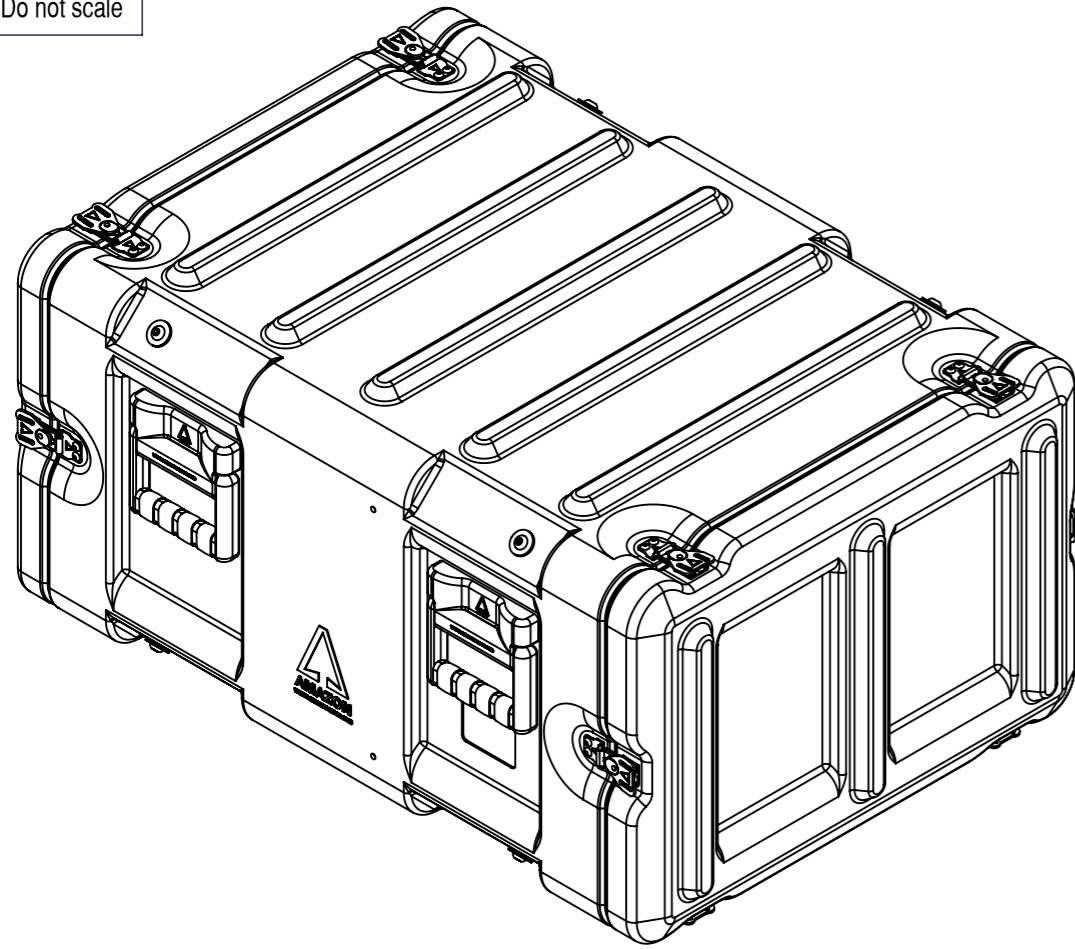

Do not scale

Third angle projection 

All dimensions in millimetres

Rack options include:
 Removable inner frame
 Pressure relief valves
 Humidity indicators
 Equipment support shelves
 19" accessories
 Various colours
 Please phone for more options

Physical Specifications			
Rack Size	6U	Weight (Kg)	21.7
External Dimensions (mm)	Hardware		
Height	417	No of Handles	4
Width	583	No of Catches	12
Depth	870		

Copyright © 2007 Amazon Cases
 This drawing is the property of Amazon Cases & the information on it is confidential & it is not to be used for any other purpose without the prior written consent of Amazon Cases

Material
 Polyethylene
 Colour
 Various Colours Available

Amazon Cases
 Worton Hall Industrial Estate
 Worton Road
 Isleworth
 Middlesex
 TW7 6ER
 UK

Title				
Amazon Rack - 6U 610 Frame				
Drawn By	Date	Drg. No.	Sheet No.	Issue No.
GS	11/07/06	AR06610707	1 Of 1	1