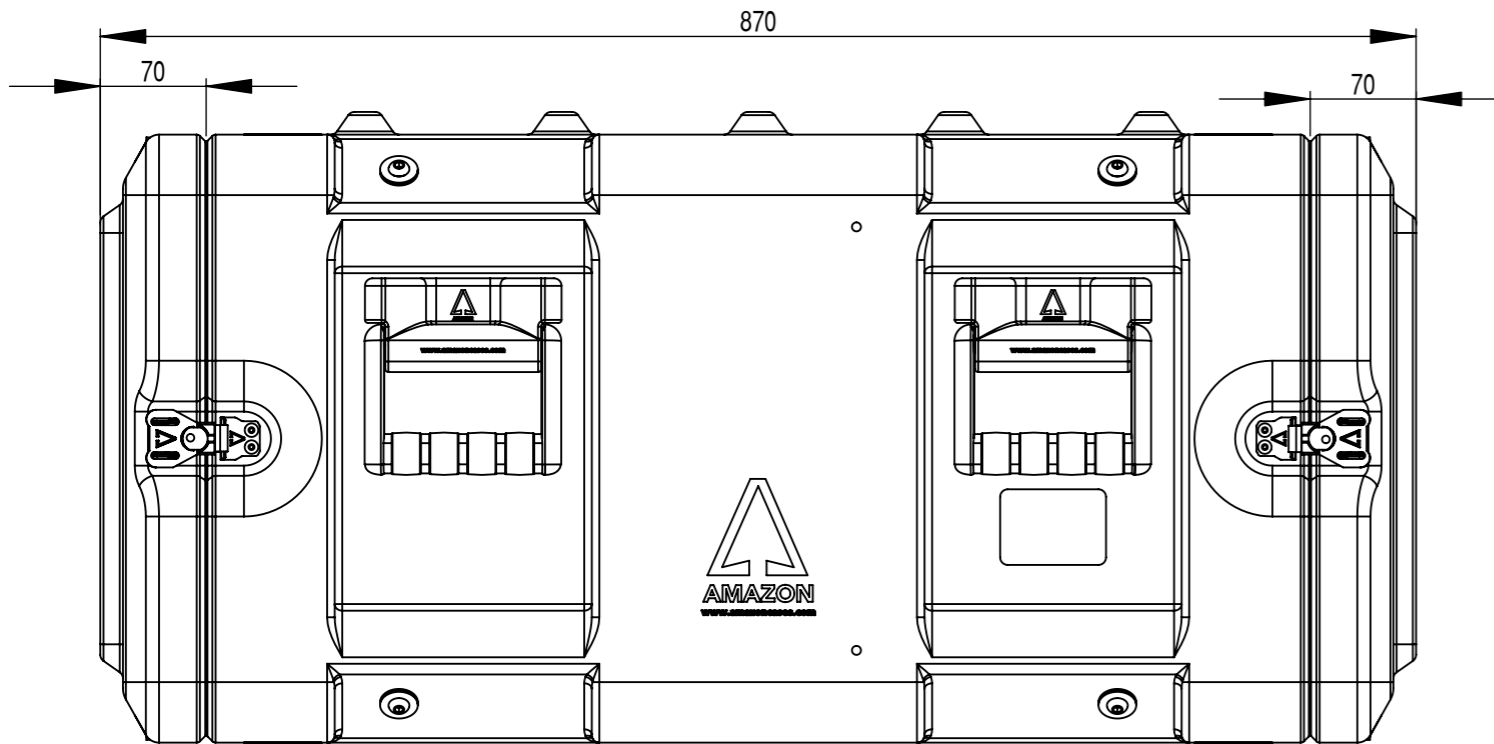

Do not scale

Third angle projection 

All dimensions in millimetres

Rack options include:
 Removable inner frame
 Pressure relief valves
 Humidity indicators
 Equipment support shelves
 19" accessories
 Various colours
 Please phone for more options

Physical Specifications			
Rack Size	6U	Weight (Kg)	21.7
External Dimensions (mm)	Hardware		
Height	417	No of Handles	4
Width	583	No of Catches	12
Depth	870		

Copyright © 2007 Amazon Cases
 This drawing is the property of Amazon Cases & the information on it is confidential & it is not to be used for any other purpose without the prior written consent of Amazon Cases

Material
 Polyethylene
 Colour
 Various Colours Available

Amazon Cases
 Worton Hall Industrial Estate
 Worton Road
 Isleworth
 Middlesex
 TW7 6ER
 UK

Title				
Amazon Rack - 6U 610 Frame				
Drawn By	Date	Drg. No.	Sheet No.	Issue No.
GS	11/07/06	AR06610707	1 Of 1	1