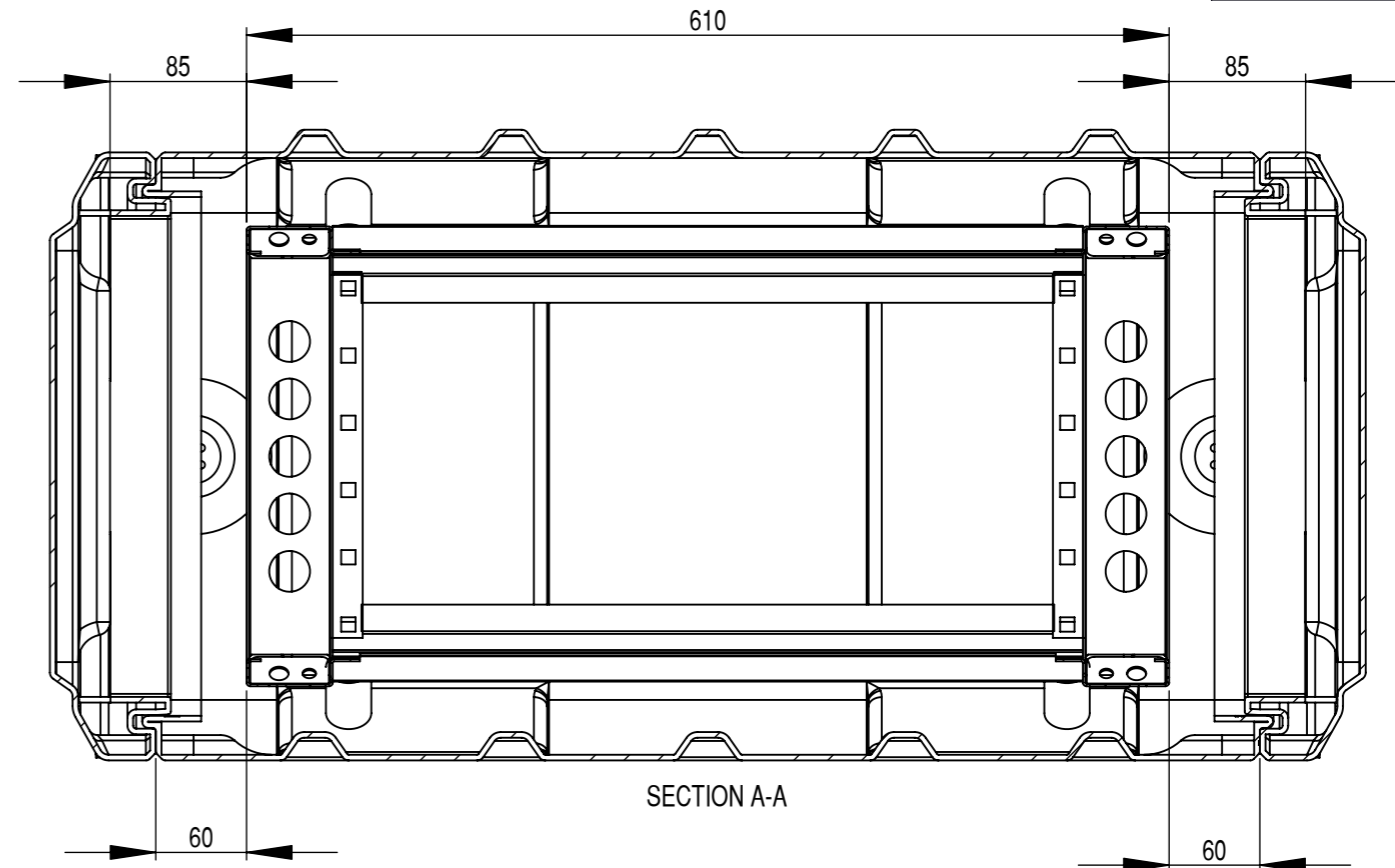

Do not scale

Third angle projection 

All dimensions in millimetres

Rack options include:
 Removable inner frame
 Pressure relief valves
 Humidity indicators
 Equipment support shelves
 19" accessories
 Various colours
 Please phone for more options

Physical Specifications			
Rack Size	6U	Weight (Kg)	21.7
External Dimensions (mm)	Hardware		
Height	417	No of Handles	4
Width	583	No of Catches	12
Depth	870		

Copyright © 2007 Amazon Cases
 This drawing is the property of Amazon Cases & the information on it is confidential & it is not to be used for any other purpose without the prior written consent of Amazon Cases

Material
 Polyethylene
 Colour
 Various Colours Available

Amazon Cases
 Worton Hall Industrial Estate
 Worton Road
 Isleworth
 Middlesex
 TW7 6ER
 UK

Title				
Amazon Rack - 6U 610 Frame				
Drawn By	Date	Drg. No.	Sheet No.	Issue No.
GS	11/07/06	AR06610707	1 Of 1	1