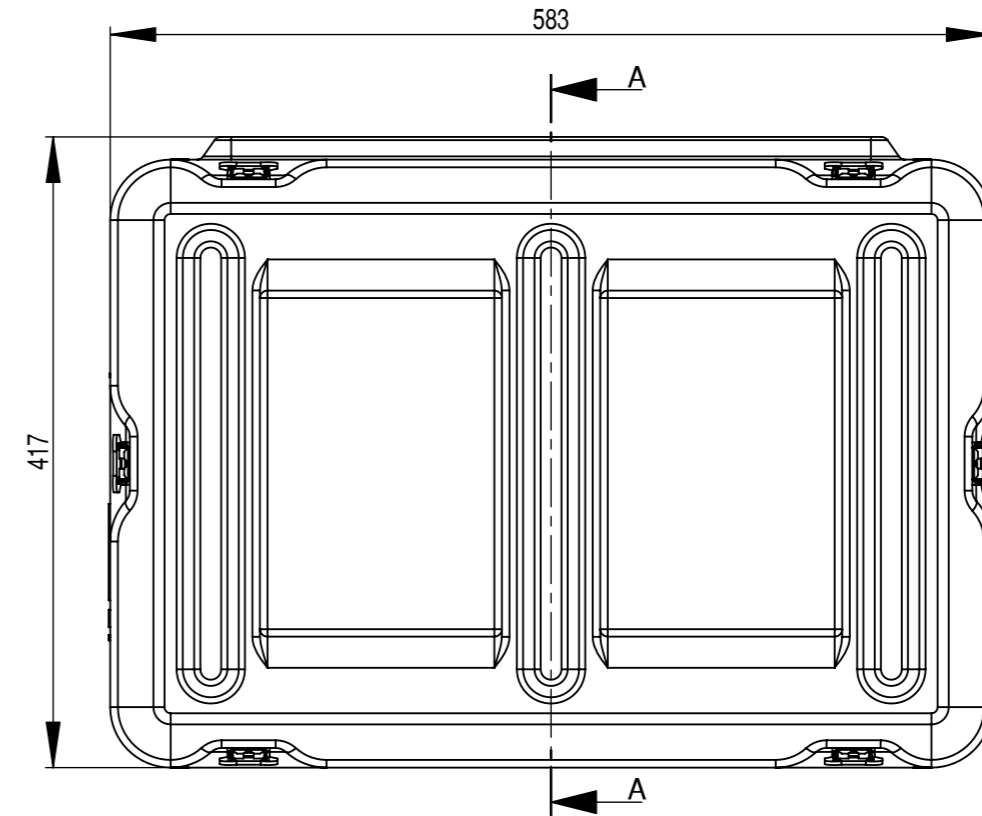

Do not scale

Third angle projection 

All dimensions in millimetres

Rack options include:
 Removable inner frame
 Pressure relief valves
 Humidity indicators
 Equipment support shelves
 19" accessories
 Various colours
 Please phone for more options

Physical Specifications			
Rack Size	6U	Weight (Kg)	21.7
External Dimensions (mm)	Hardware		
Height	417	No of Handles	4
Width	583	No of Catches	12
Depth	870		

Copyright © 2007 Amazon Cases
 This drawing is the property of Amazon Cases & the information on it is confidential & it is not to be used for any other purpose without the prior written consent of Amazon Cases

Material
 Polyethylene
 Colour
 Various Colours Available

Amazon Cases
 Worton Hall Industrial Estate
 Worton Road
 Isleworth
 Middlesex
 TW7 6ER
 UK

Title				
Amazon Rack - 6U 610 Frame				
Drawn By	Date	Drg. No.	Sheet No.	Issue No.
GS	11/07/06	AR06610707	1 Of 1	1