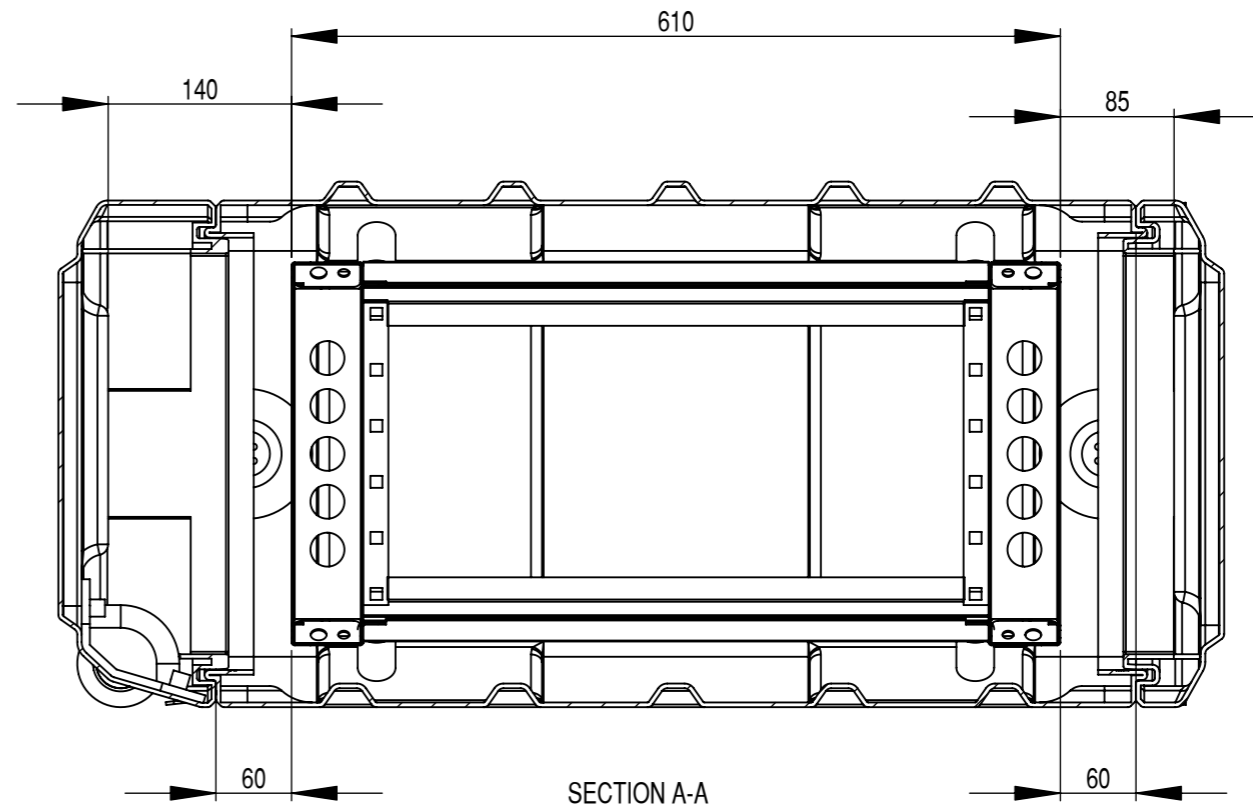

Do not scale

Third angle projection 

All dimensions in millimetres

Rack options include:
 Removable inner frame
 Pressure relief valves
 Humidity indicators
 Equipment support shelves
 19" accessories
 Wheels
 Various colours
 Please phone for more options

Physical Specifications			
Rack Size	6U	Weight (Kg)	22.3
External Dimensions (mm)	Hardware		
Height	417	No of Handles	6
Width	583	No of Catches	12
Depth	952		

Copyright © 2007 Amazon Cases
 This drawing is the property of Amazon Cases & the information on it is confidential & it is not to be used for any other purpose without the prior written consent of Amazon Cases

Material
 Polyethylene
 Colour
 Various Colours Available

Amazon Cases
 Worton Hall Industrial Estate
 Worton Road
 Isleworth
 Middlesex
 TW7 6ER
 UK

Title				
Amazon Rack - 6U 610 Frame with wheels				
Drawn By	Date	Drg. No.	Sheet No.	Issue No.
GS	11/07/06	AR06610712	1 Of 1	1