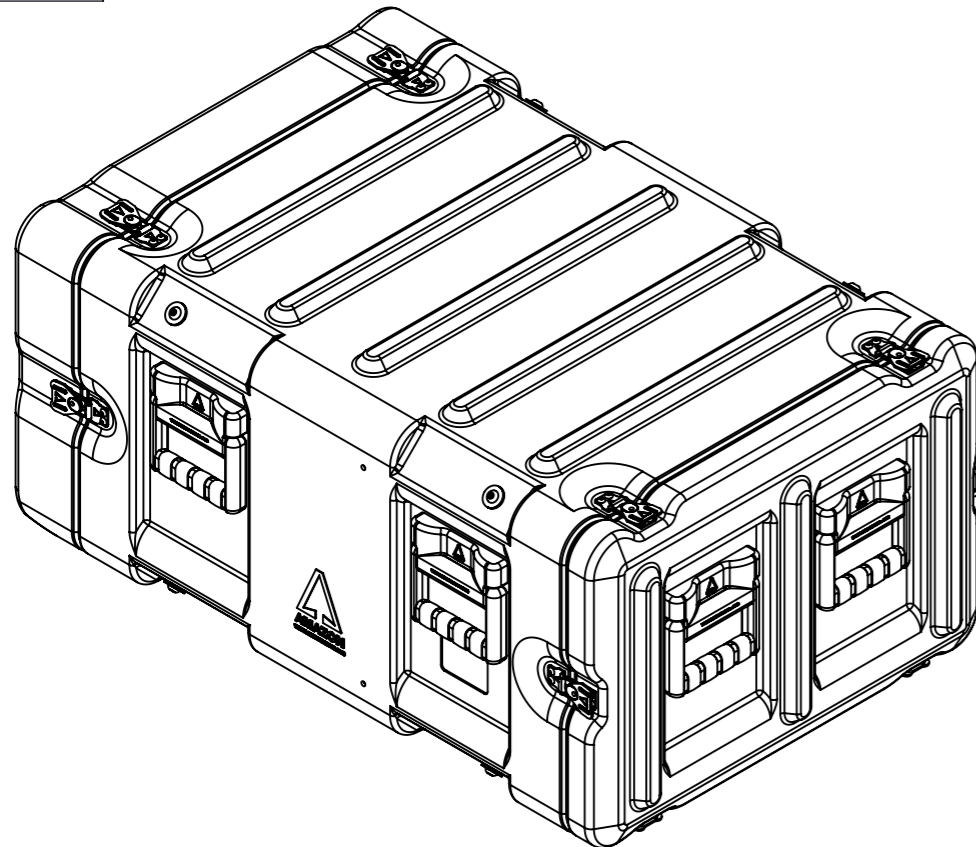

Do not scale

Third angle projection 

All dimensions in millimetres

Rack options include:
 Removable inner frame
 Pressure relief valves
 Humidity indicators
 Equipment support shelves
 19" accessories
 Wheels
 Various colours
 Please phone for more options

Physical Specifications			
Rack Size	6U	Weight (Kg)	22.3
External Dimensions (mm)	Hardware		
Height	417	No of Handles	6
Width	583	No of Catches	12
Depth	952		

Copyright © 2007 Amazon Cases
 This drawing is the property of Amazon Cases & the information on it is confidential & it is not to be used for any other purpose without the prior written consent of Amazon Cases

Material
 Polyethylene
 Colour
 Various Colours Available

Amazon Cases
 Worton Hall Industrial Estate
 Worton Road
 Isleworth
 Middlesex
 TW7 6ER
 UK

Title				
Amazon Rack - 6U 610 Frame with wheels				
Drawn By	Date	Drg. No.	Sheet No.	Issue No.
GS	11/07/06	AR06610712	1 Of 1	1