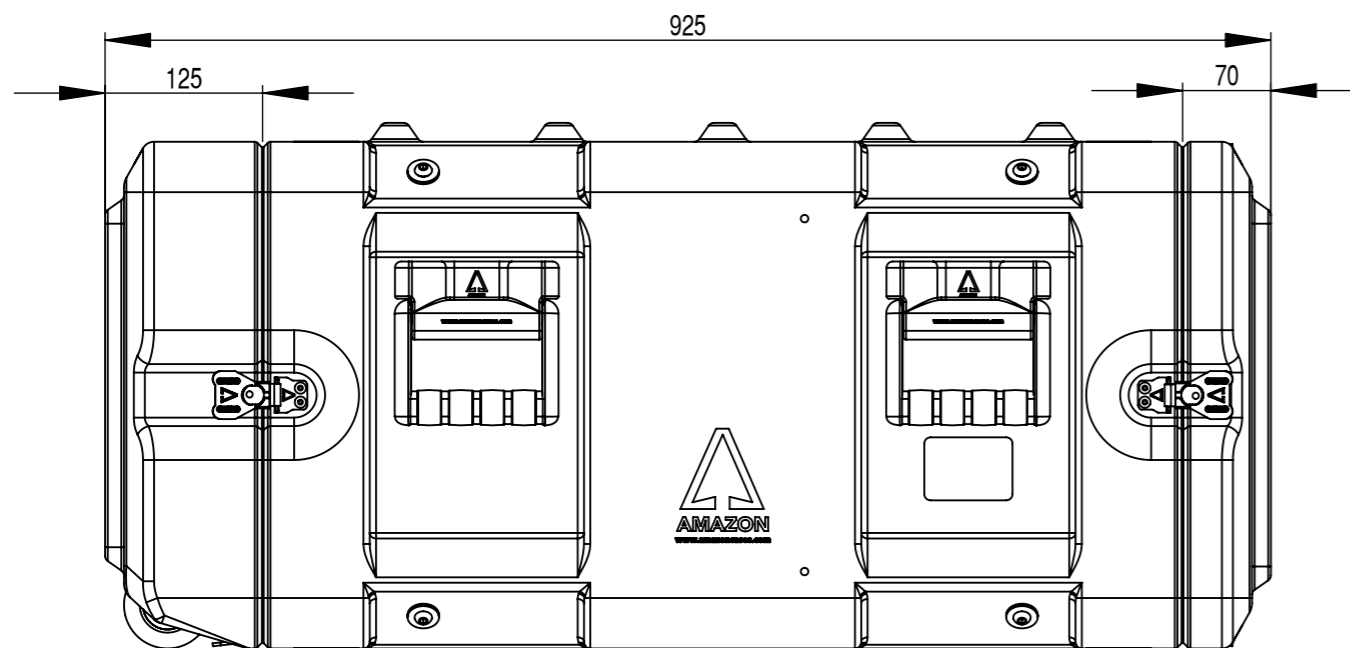

Do not scale

Third angle projection 

All dimensions in millimetres

Rack options include:
 Removable inner frame
 Pressure relief valves
 Humidity indicators
 Equipment support shelves
 19" accessories
 Wheels
 Various colours
 Please phone for more options

Physical Specifications			
Rack Size	6U	Weight (Kg)	22.3
External Dimensions (mm)	Hardware		
Height	417	No of Handles	6
Width	583	No of Catches	12
Depth	952		

Copyright © 2007 Amazon Cases
 This drawing is the property of Amazon Cases & the information on it is confidential & it is not to be used for any other purpose without the prior written consent of Amazon Cases

Material
 Polyethylene
 Colour
 Various Colours Available

Amazon Cases
 Worton Hall Industrial Estate
 Worton Road
 Isleworth
 Middlesex
 TW7 6ER
 UK

Title				
Amazon Rack - 6U 610 Frame with wheels				
Drawn By	Date	Drg. No.	Sheet No.	Issue No.
GS	11/07/06	AR06610712	1 Of 1	1