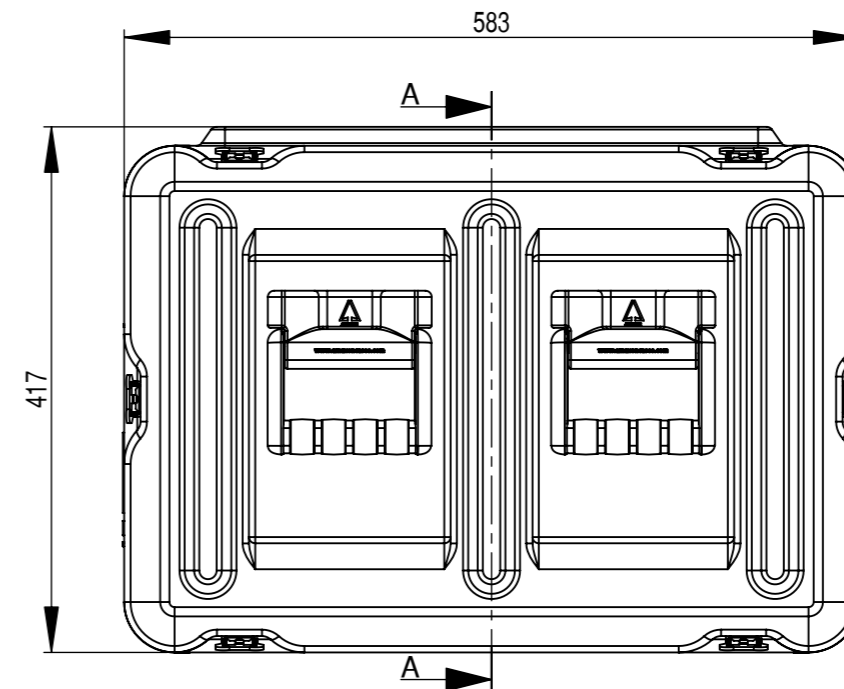

Do not scale

Third angle projection 

All dimensions in millimetres

Rack options include:
 Removable inner frame
 Pressure relief valves
 Humidity indicators
 Equipment support shelves
 19" accessories
 Wheels
 Various colours
 Please phone for more options

Physical Specifications			
Rack Size	6U	Weight (Kg)	22.3
External Dimensions (mm)	Hardware		
Height	417	No of Handles	6
Width	583	No of Catches	12
Depth	952		

Copyright © 2007 Amazon Cases
 This drawing is the property of Amazon Cases & the information on it is confidential & it is not to be used for any other purpose without the prior written consent of Amazon Cases

Material
 Polyethylene
 Colour
 Various Colours Available

Amazon Cases
 Worton Hall Industrial Estate
 Worton Road
 Isleworth
 Middlesex
 TW7 6ER
 UK

Title				
Amazon Rack - 6U 610 Frame with wheels				
Drawn By	Date	Drg. No.	Sheet No.	Issue No.
GS	11/07/06	AR06610712	1 Of 1	1