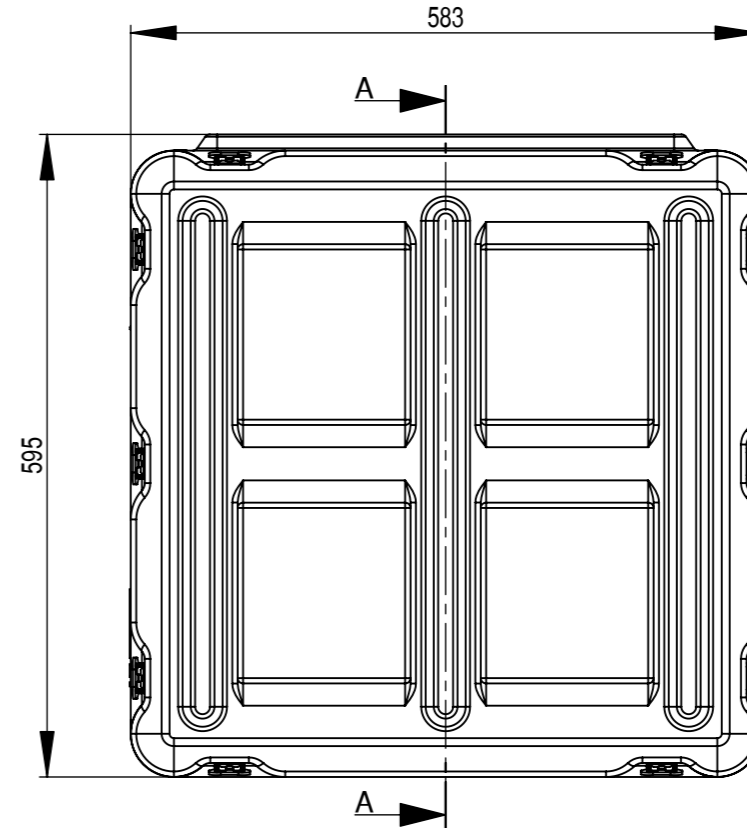

Do not scale

Third angle projection 

All dimensions in millimetres

**Rack options include:**  
 Removable inner frame  
 Pressure relief valves  
 Humidity indicators  
 Equipment support shelves  
 19" accessories  
 Various colours  
 Please phone for more options

Physical Specifications			
Rack Size	10U	Weight (Kg)	25
External Dimensions (mm)	Hardware		
Height	595	No of Handles	4
Width	583	No of Catches	20
Depth	870		

Copyright © 2007 Amazon Cases  
 This drawing is the property of Amazon Cases & the information on it is confidential & it is not to be used for any other purpose without the prior written consent of Amazon Cases

Material  
 Polyethylene  
 Colour  
 Various Colours Available

Amazon Cases  
 Worton Hall Industrial Estate  
 Worton Road  
 Isleworth  
 Middlesex  
 TW7 6ER  
 UK

Title				
Amazon Rack - 10U 610 Frame				
Drawn By	Date	Drg. No.	Sheet No.	Issue No.
GS	11/07/06	AR10610707	1 Of 1	1