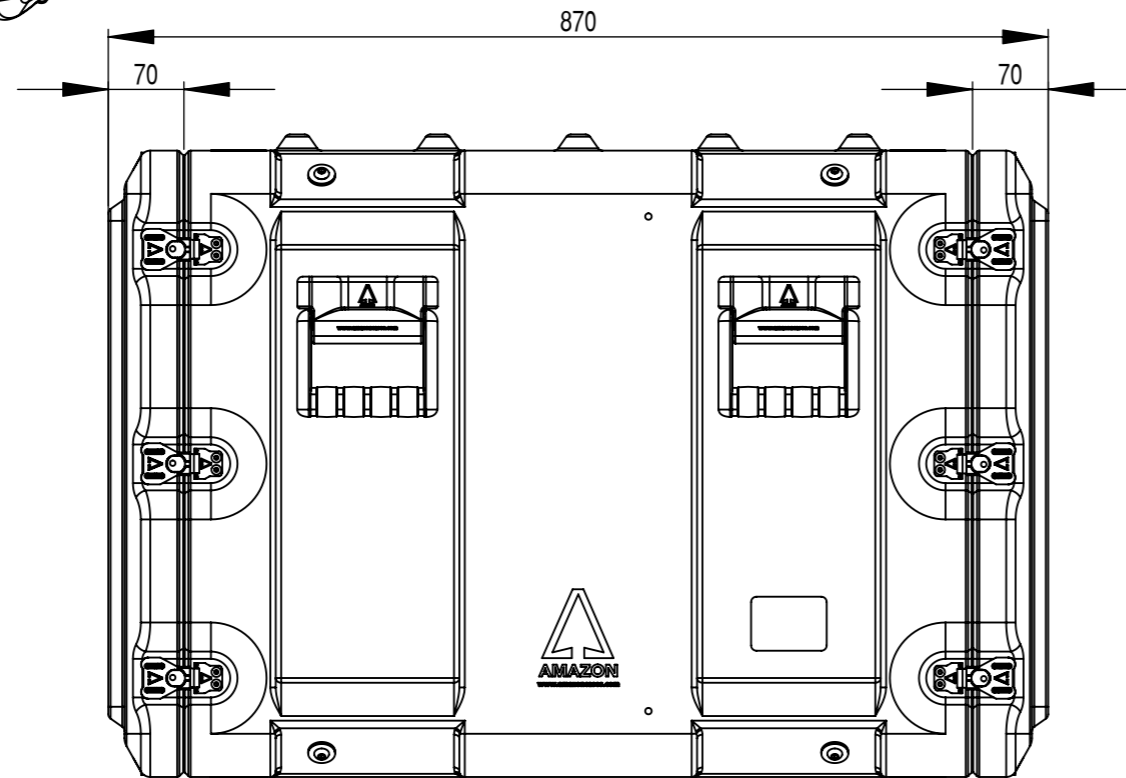

Do not scale

Third angle projection 

All dimensions in millimetres

**Rack options include:**  
 Removable inner frame  
 Pressure relief valves  
 Humidity indicators  
 Equipment support shelves  
 19" accessories  
 Various colours  
 Please phone for more options

Physical Specifications			
Rack Size	10U	Weight (Kg)	25
External Dimensions (mm)	Hardware		
Height	595	No of Handles	4
Width	583	No of Catches	20
Depth	870		

Copyright © 2007 Amazon Cases  
 This drawing is the property of Amazon Cases & the information on it is confidential & it is not to be used for any other purpose without the prior written consent of Amazon Cases

Material  
 Polyethylene  
 Colour  
 Various Colours Available

Amazon Cases  
 Worton Hall Industrial Estate  
 Worton Road  
 Isleworth  
 Middlesex  
 TW7 6ER  
 UK

Title				
Amazon Rack - 10U 610 Frame				
Drawn By	Date	Drg. No.	Sheet No.	Issue No.
GS	11/07/06	AR10610707	1 Of 1	1