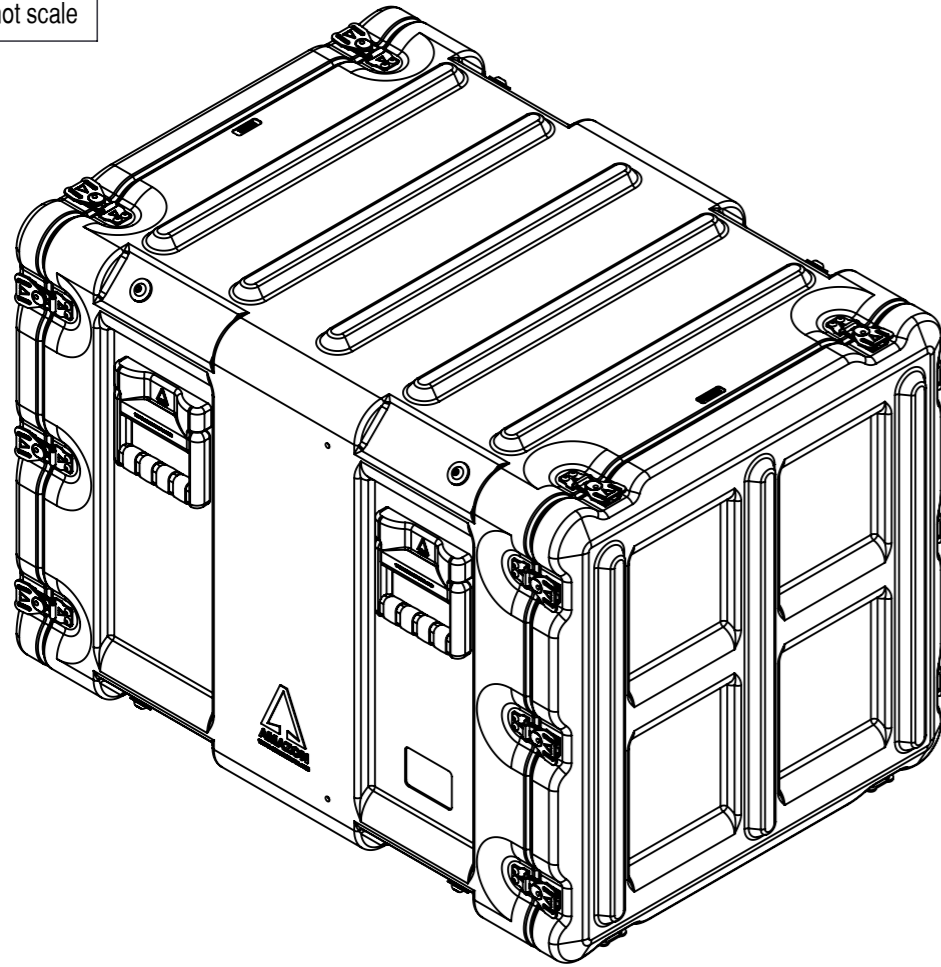

Do not scale

Third angle projection 

All dimensions in millimetres

**Rack options include:**  
 Removable inner frame  
 Pressure relief valves  
 Humidity indicators  
 Equipment support shelves  
 19" accessories  
 Various colours  
 Please phone for more options

Physical Specifications			
Rack Size	10U	Weight (Kg)	25
External Dimensions (mm)	Hardware		
Height	595	No of Handles	4
Width	583	No of Catches	20
Depth	870		

Copyright © 2007 Amazon Cases  
 This drawing is the property of Amazon Cases & the information on it is confidential & it is not to be used for any other purpose without the prior written consent of Amazon Cases

Material  
 Polyethylene  
 Colour  
 Various Colours Available

Amazon Cases  
 Worton Hall Industrial Estate  
 Worton Road  
 Isleworth  
 Middlesex  
 TW7 6ER  
 UK

Title				
Amazon Rack - 10U 610 Frame				
Drawn By	Date	Drg. No.	Sheet No.	Issue No.
GS	11/07/06	AR10610707	1 Of 1	1