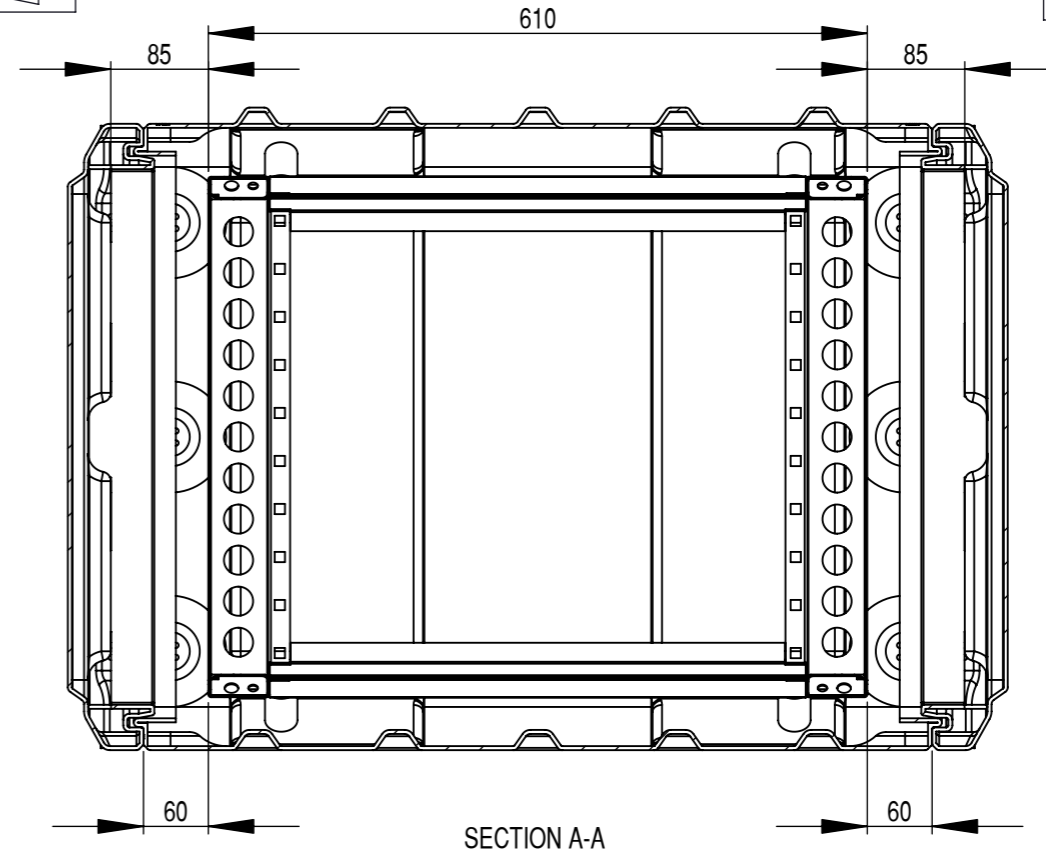

Do not scale

Third angle projection 

All dimensions in millimetres

**Rack options include:**  
 Removable inner frame  
 Pressure relief valves  
 Humidity indicators  
 Equipment support shelves  
 19" accessories  
 Various colours  
 Please phone for more options

Physical Specifications			
Rack Size	10U	Weight (Kg)	25
External Dimensions (mm)	Hardware		
Height	595	No of Handles	4
Width	583	No of Catches	20
Depth	870		

Copyright © 2007 Amazon Cases  
 This drawing is the property of Amazon Cases & the information on it is confidential & it is not to be used for any other purpose without the prior written consent of Amazon Cases

Material  
 Polyethylene  
 Colour  
 Various Colours Available

Amazon Cases  
 Worton Hall Industrial Estate  
 Worton Road  
 Isleworth  
 Middlesex  
 TW7 6ER  
 UK

Title				
Amazon Rack - 10U 610 Frame				
Drawn By	Date	Drg. No.	Sheet No.	Issue No.
GS	11/07/06	AR10610707	1 Of 1	1