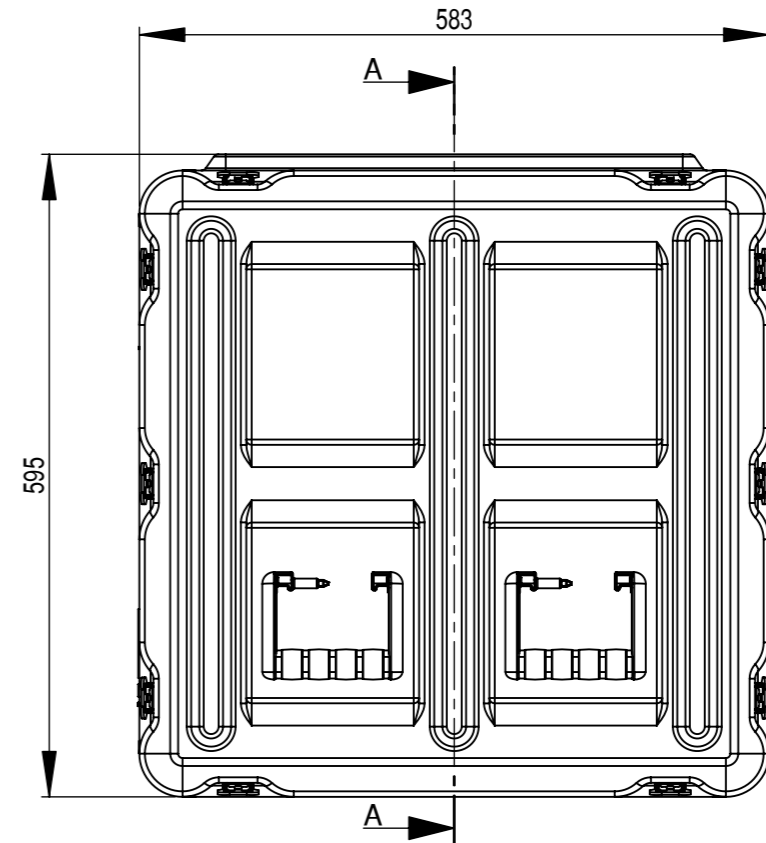

Do not scale

Third angle projection 

All dimensions in millimetres

Rack options include:  
 Removable inner frame  
 Pressure relief valves  
 Humidity indicators  
 Equipment support shelves  
 19" accessories  
 Wheels  
 Various colours  
 Please phone for more options

Physical Specifications			
Rack Size	10U	Weight (Kg)	25.7
External Dimensions (mm)	Hardware		
Height	595	No of Handles	6
Width	583	No of Catches	20
Depth	925		

Copyright © 2007 Amazon Cases  
 This drawing is the property of Amazon Cases & the information on it is confidential & it is not to be used for any other purpose without the prior written consent of Amazon Cases

Material  
 Polyethylene  
 Colour  
 Various Colours Available

Amazon Cases  
 Worton Hall Industrial Estate  
 Worton Road  
 Isleworth  
 Middlesex  
 TW7 6ER  
 UK

Title				
Amazon Rack - 10U 610 Frame with wheels				
Drawn By	Date	Drg. No.	Sheet No.	Issue No.
GS	11/07/06	AR10610712	1 Of 1	1