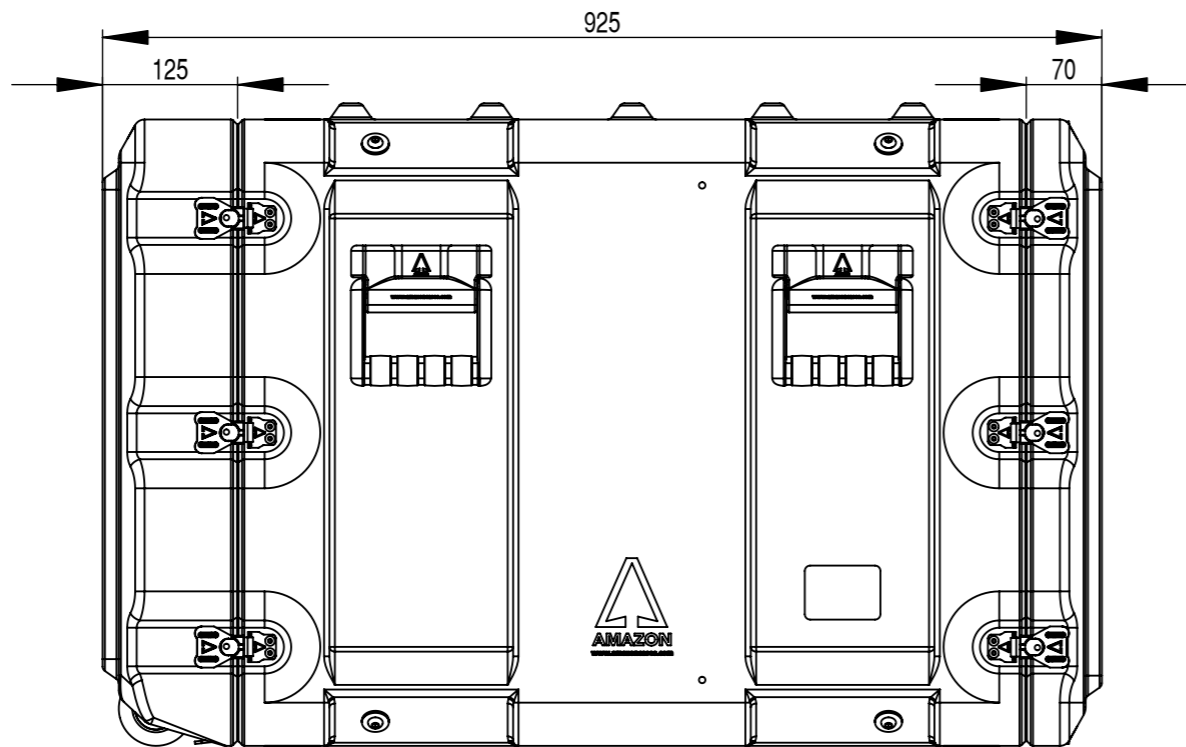

Do not scale

Third angle projection 

All dimensions in millimetres

Rack options include:  
 Removable inner frame  
 Pressure relief valves  
 Humidity indicators  
 Equipment support shelves  
 19" accessories  
 Wheels  
 Various colours  
 Please phone for more options

Physical Specifications			
Rack Size	10U	Weight (Kg)	25.7
External Dimensions (mm)	Hardware		
Height	595	No of Handles	6
Width	583	No of Catches	20
Depth	925		

Copyright © 2007 Amazon Cases  
 This drawing is the property of Amazon Cases & the information on it is confidential & it is not to be used for any other purpose without the prior written consent of Amazon Cases

Material  
 Polyethylene  
 Colour  
 Various Colours Available

Amazon Cases  
 Worton Hall Industrial Estate  
 Worton Road  
 Isleworth  
 Middlesex  
 TW7 6ER  
 UK

Title				
Amazon Rack - 10U 610 Frame with wheels				
Drawn By	Date	Drg. No.	Sheet No.	Issue No.
GS	11/07/06	AR10610712	1 Of 1	1