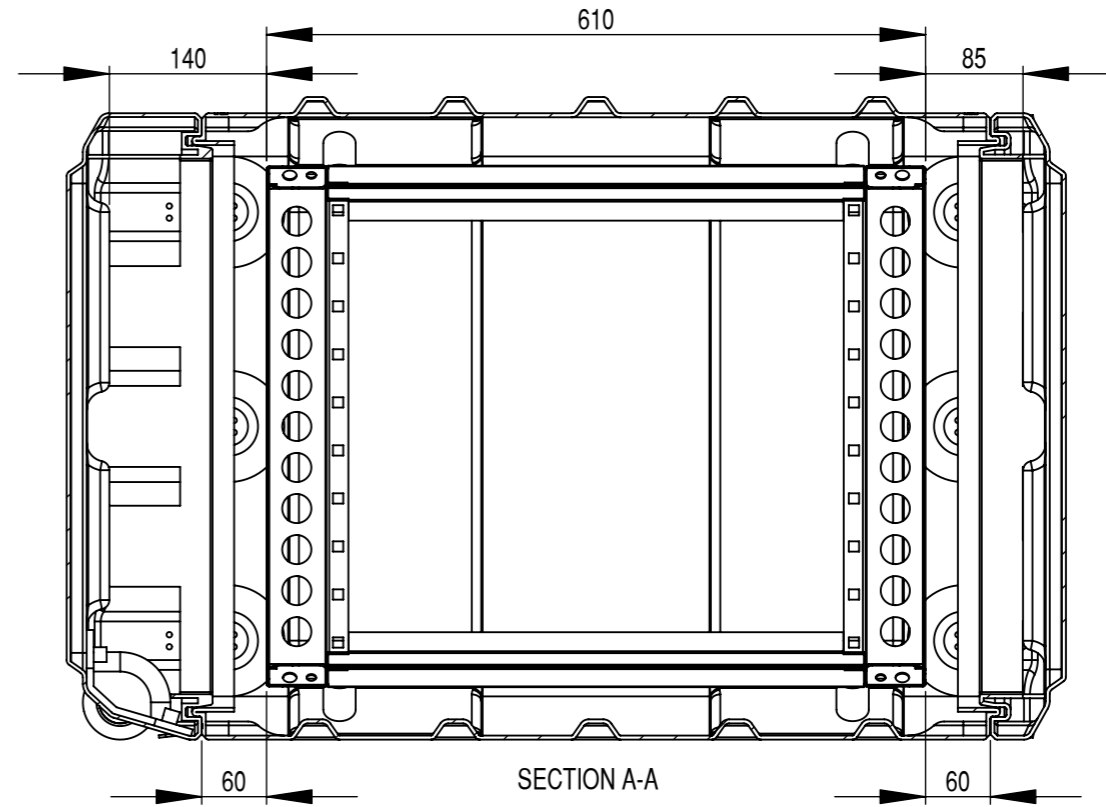

Do not scale

Third angle projection 

All dimensions in millimetres

Rack options include:  
 Removable inner frame  
 Pressure relief valves  
 Humidity indicators  
 Equipment support shelves  
 19" accessories  
 Wheels  
 Various colours  
 Please phone for more options

Physical Specifications			
Rack Size	10U	Weight (Kg)	25.7
External Dimensions (mm)	Hardware		
Height	595	No of Handles	6
Width	583	No of Catches	20
Depth	925		

Copyright © 2007 Amazon Cases  
 This drawing is the property of Amazon Cases & the information on it is confidential & it is not to be used for any other purpose without the prior written consent of Amazon Cases

Material  
 Polyethylene  
 Colour  
 Various Colours Available

Amazon Cases  
 Worton Hall Industrial Estate  
 Worton Road  
 Isleworth  
 Middlesex  
 TW7 6ER  
 UK

Title				
Amazon Rack - 10U 610 Frame with wheels				
Drawn By	Date	Drg. No.	Sheet No.	Issue No.
GS	11/07/06	AR10610712	1 Of 1	1