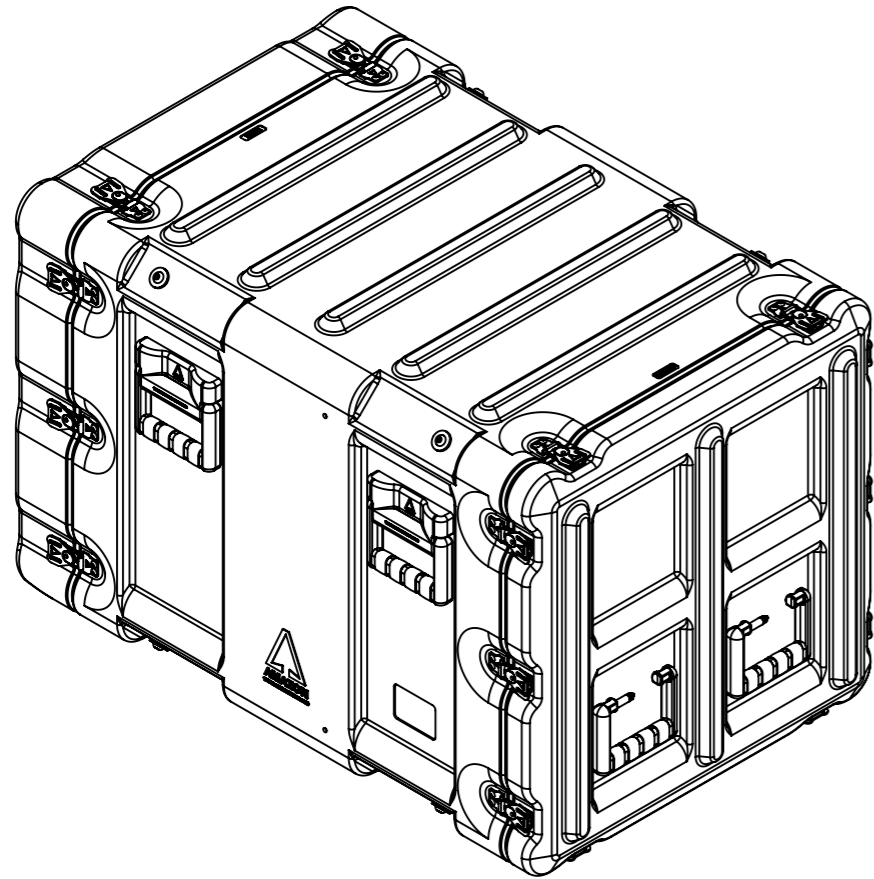

Do not scale

Third angle projection 

All dimensions in millimetres

Rack options include:  
 Removable inner frame  
 Pressure relief valves  
 Humidity indicators  
 Equipment support shelves  
 19" accessories  
 Wheels  
 Various colours  
 Please phone for more options

Physical Specifications			
Rack Size	10U	Weight (Kg)	25.7
External Dimensions (mm)	Hardware		
Height	595	No of Handles	6
Width	583	No of Catches	20
Depth	925		

Copyright © 2007 Amazon Cases  
 This drawing is the property of Amazon Cases & the information on it is confidential & it is not to be used for any other purpose without the prior written consent of Amazon Cases

Material  
 Polyethylene  
 Colour  
 Various Colours Available

Amazon Cases  
 Worton Hall Industrial Estate  
 Worton Road  
 Isleworth  
 Middlesex  
 TW7 6ER  
 UK

Title				
Amazon Rack - 10U 610 Frame with wheels				
Drawn By	Date	Drg. No.	Sheet No.	Issue No.
GS	11/07/06	AR10610712	1 Of 1	1