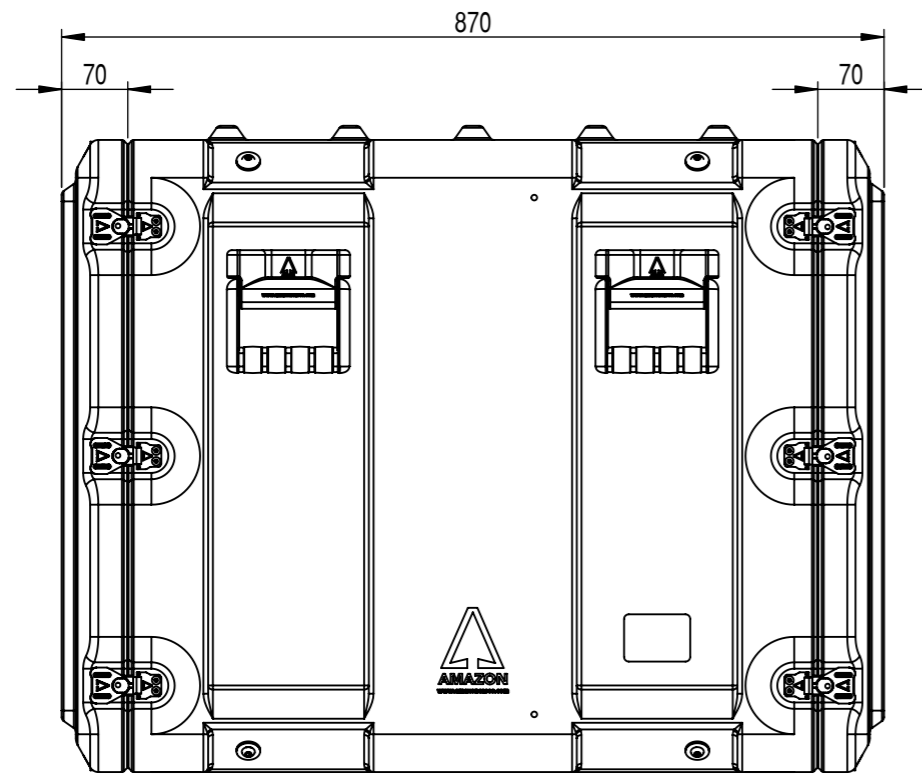

Do not scale

Third angle projection 

All dimensions in millimetres

Rack options include:
 Removable inner frame
 Pressure relief valves
 Humidity indicators
 Equipment support shelves
 19" accessories
 Various colours
 Please phone for more options

Physical Specifications			
Rack Size	12U	Weight (Kg)	26.6
External Dimensions (mm)		Hardware	
Height	684	No of Handles	4
Width	583	No of Catches	20
Depth	870		

Copyright © 2007 Amazon Cases
 This drawing is the property of Amazon Cases & the information on it is confidential & it is not to be used for any other purpose without the prior written consent of Amazon Cases

Material
 Polyethylene
 Colour
 Various Colours Available

Amazon Cases
 Worton Hall Industrial Estate
 Worton Road
 Isleworth
 Middlesex
 TW7 6ER
 UK

Title				
Amazon Rack - 12U 610 Frame				
Drawn By	Date	Drg. No.	Sheet No.	Issue No.
GS	11/07/06	AR12610707	1 Of 1	1