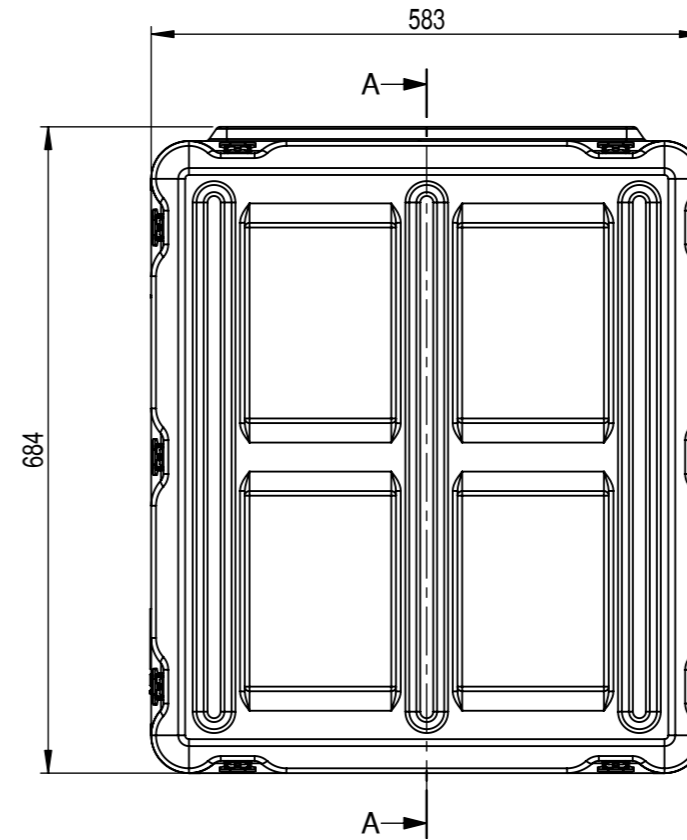

Do not scale

Third angle projection 

All dimensions in millimetres

Rack options include:
 Removable inner frame
 Pressure relief valves
 Humidity indicators
 Equipment support shelves
 19" accessories
 Various colours
 Please phone for more options

Physical Specifications			
Rack Size	12U	Weight (Kg)	26.6
External Dimensions (mm)		Hardware	
Height	684	No of Handles	4
Width	583	No of Catches	20
Depth	870		

Copyright © 2007 Amazon Cases
 This drawing is the property of Amazon Cases & the information on it is confidential & it is not to be used for any other purpose without the prior written consent of Amazon Cases

Material
 Polyethylene
 Colour
 Various Colours Available

Amazon Cases
 Worton Hall Industrial Estate
 Worton Road
 Isleworth
 Middlesex
 TW7 6ER
 UK

Title				
Amazon Rack - 12U 610 Frame				
Drawn By	Date	Drg. No.	Sheet No.	Issue No.
GS	11/07/06	AR12610707	1 Of 1	1