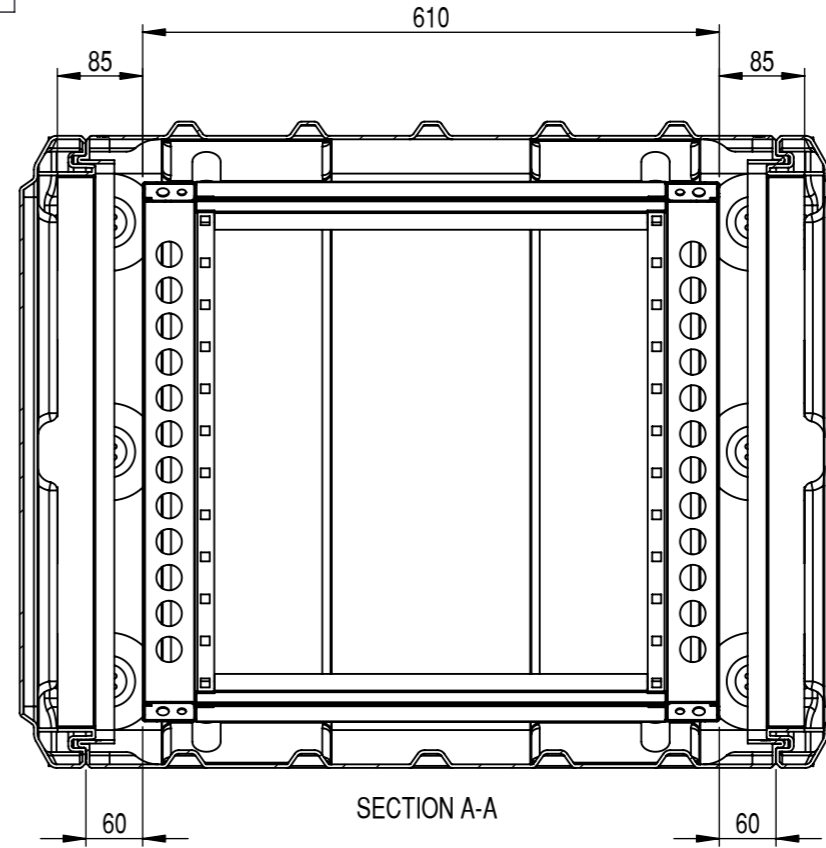

Do not scale

Third angle projection 

All dimensions in millimetres

Rack options include:
 Removable inner frame
 Pressure relief valves
 Humidity indicators
 Equipment support shelves
 19" accessories
 Various colours
 Please phone for more options

Physical Specifications			
Rack Size	12U	Weight (Kg)	26.6
External Dimensions (mm)		Hardware	
Height	684	No of Handles	4
Width	583	No of Catches	20
Depth	870		

Copyright © 2007 Amazon Cases
 This drawing is the property of Amazon Cases & the information on it is confidential & it is not to be used for any other purpose without the prior written consent of Amazon Cases

Material
 Polyethylene
 Colour
 Various Colours Available

Amazon Cases
 Worton Hall Industrial Estate
 Worton Road
 Isleworth
 Middlesex
 TW7 6ER
 UK

Title				
Amazon Rack - 12U 610 Frame				
Drawn By	Date	Drg. No.	Sheet No.	Issue No.
GS	11/07/06	AR12610707	1 Of 1	1