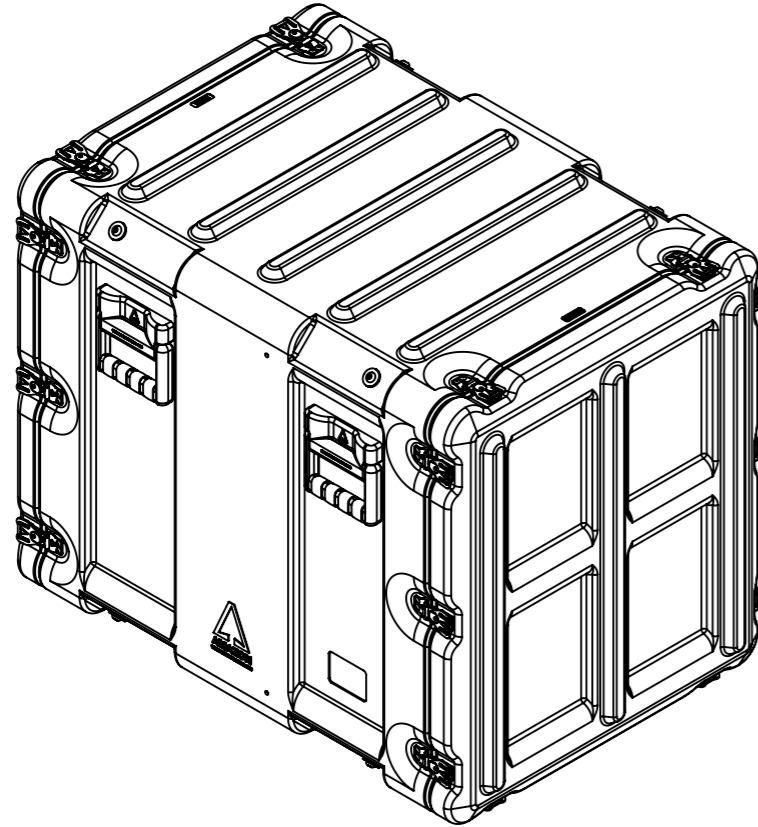

Do not scale

Third angle projection 

All dimensions in millimetres

Rack options include:
 Removable inner frame
 Pressure relief valves
 Humidity indicators
 Equipment support shelves
 19" accessories
 Various colours
 Please phone for more options

Physical Specifications			
Rack Size	12U	Weight (Kg)	26.6
External Dimensions (mm)		Hardware	
Height	684	No of Handles	4
Width	583	No of Catches	20
Depth	870		

Copyright © 2007 Amazon Cases
 This drawing is the property of Amazon Cases & the information on it is confidential & it is not to be used for any other purpose without the prior written consent of Amazon Cases

Material
 Polyethylene
 Colour
 Various Colours Available

Amazon Cases
 Worton Hall Industrial Estate
 Worton Road
 Isleworth
 Middlesex
 TW7 6ER
 UK

Title				
Amazon Rack - 12U 610 Frame				
Drawn By	Date	Drg. No.	Sheet No.	Issue No.
GS	11/07/06	AR12610707	1 Of 1	1