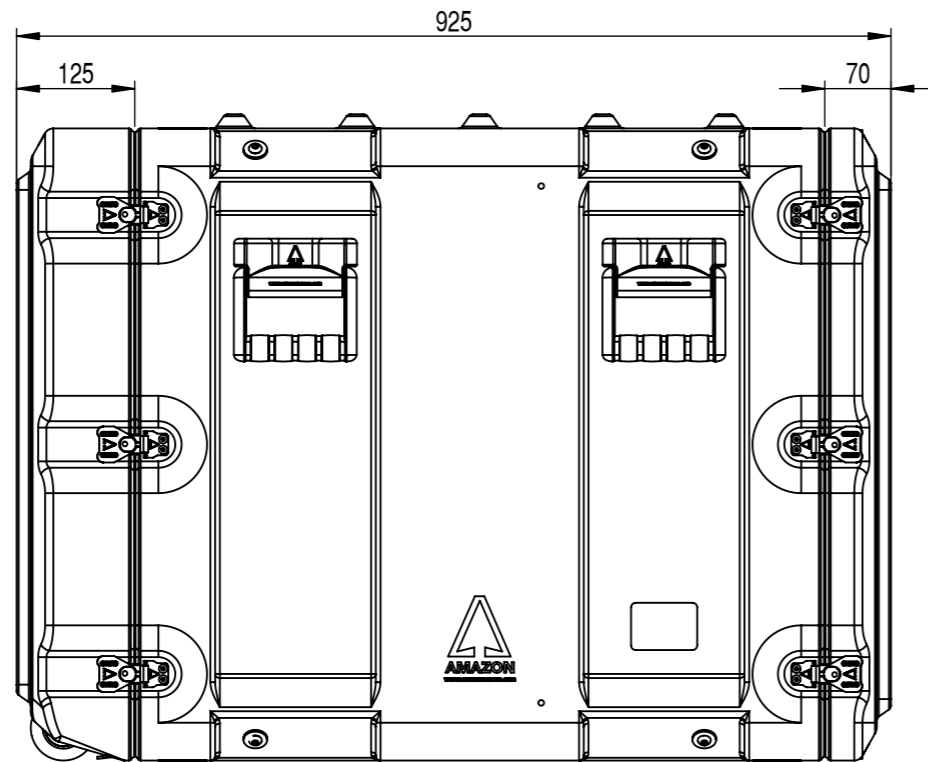

Do not scale

Third angle projection 

All dimensions in millimetres

Rack options include:  
 Removable inner frame  
 Pressure relief valves  
 Humidity indicators  
 Equipment support shelves  
 19" accessories  
 Wheels  
 Various colours

Please phone for more options

Physical Specifications			
Rack Size	12U	Weight (Kg)	27.3
External Dimensions (mm)		Hardware	
Height	684	No of Handles	6
Width	583	No of Catches	20
Depth	925		

Copyright © 2007 Amazon Cases  
 This drawing is the property of Amazon Cases & the information on it is confidential & it is not to be used for any other purpose without the prior written consent of Amazon Cases

Material  
 Polyethylene  
 Colour  
 Various Colours Available

Amazon Cases  
 Worton Hall Industrial Estate  
 Worton Road  
 Isleworth  
 Middlesex  
 TW7 6ER  
 UK

Title				
Amazon Rack - 12U 610 Frame with wheels				
Drawn By	Date	Drg. No.	Sheet No.	Issue No.
GS	11/07/06	AR12610712	1 Of 1	1