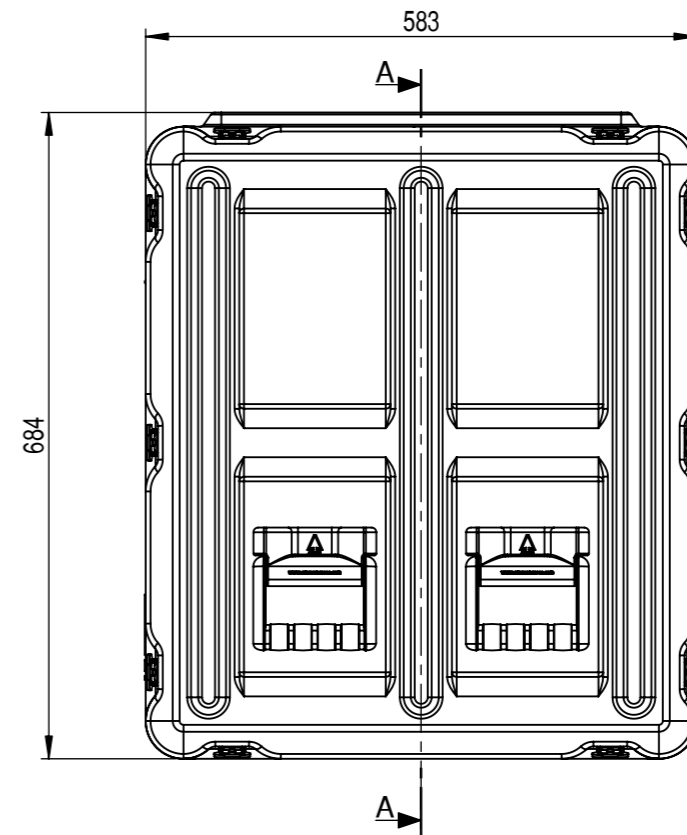

Do not scale

Third angle projection 

All dimensions in millimetres

Rack options include:  
 Removable inner frame  
 Pressure relief valves  
 Humidity indicators  
 Equipment support shelves  
 19" accessories  
 Wheels  
 Various colours

Please phone for more options

Physical Specifications			
Rack Size	12U	Weight (Kg)	27.3
External Dimensions (mm)		Hardware	
Height	684	No of Handles	6
Width	583	No of Catches	20
Depth	925		

Copyright © 2007 Amazon Cases  
 This drawing is the property of Amazon Cases & the information on it is confidential & it is not to be used for any other purpose without the prior written consent of Amazon Cases

Material  
 Polyethylene  
 Colour  
 Various Colours Available

Amazon Cases  
 Worton Hall Industrial Estate  
 Worton Road  
 Isleworth  
 Middlesex  
 TW7 6ER  
 UK

Title				
Amazon Rack - 12U 610 Frame with wheels				
Drawn By	Date	Drg. No.	Sheet No.	Issue No.
GS	11/07/06	AR12610712	1 Of 1	1