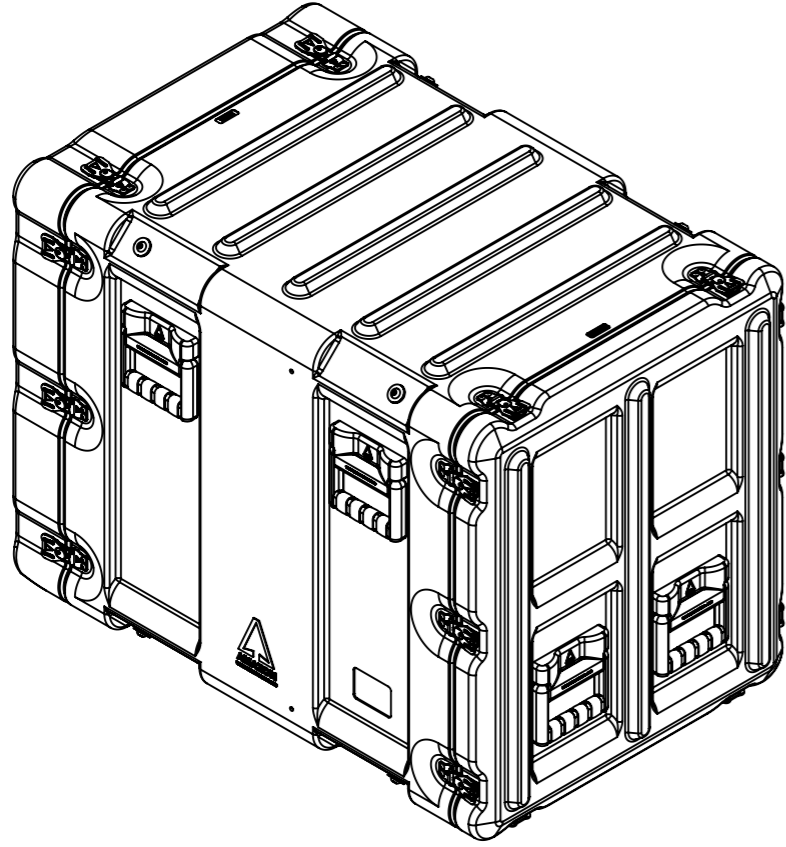

Do not scale

Third angle projection 

All dimensions in millimetres

Rack options include:  
 Removable inner frame  
 Pressure relief valves  
 Humidity indicators  
 Equipment support shelves  
 19" accessories  
 Wheels  
 Various colours

Please phone for more options

Physical Specifications			
Rack Size	12U	Weight (Kg)	27.3
External Dimensions (mm)		Hardware	
Height	684	No of Handles	6
Width	583	No of Catches	20
Depth	925		

Copyright © 2007 Amazon Cases  
 This drawing is the property of Amazon Cases & the information on it is confidential & it is not to be used for any other purpose without the prior written consent of Amazon Cases

Material  
 Polyethylene  
 Colour  
 Various Colours Available

Amazon Cases  
 Worton Hall Industrial Estate  
 Worton Road  
 Isleworth  
 Middlesex  
 TW7 6ER  
 UK

Title				
Amazon Rack - 12U 610 Frame with wheels				
Drawn By	Date	Drg. No.	Sheet No.	Issue No.
GS	11/07/06	AR12610712	1 Of 1	1