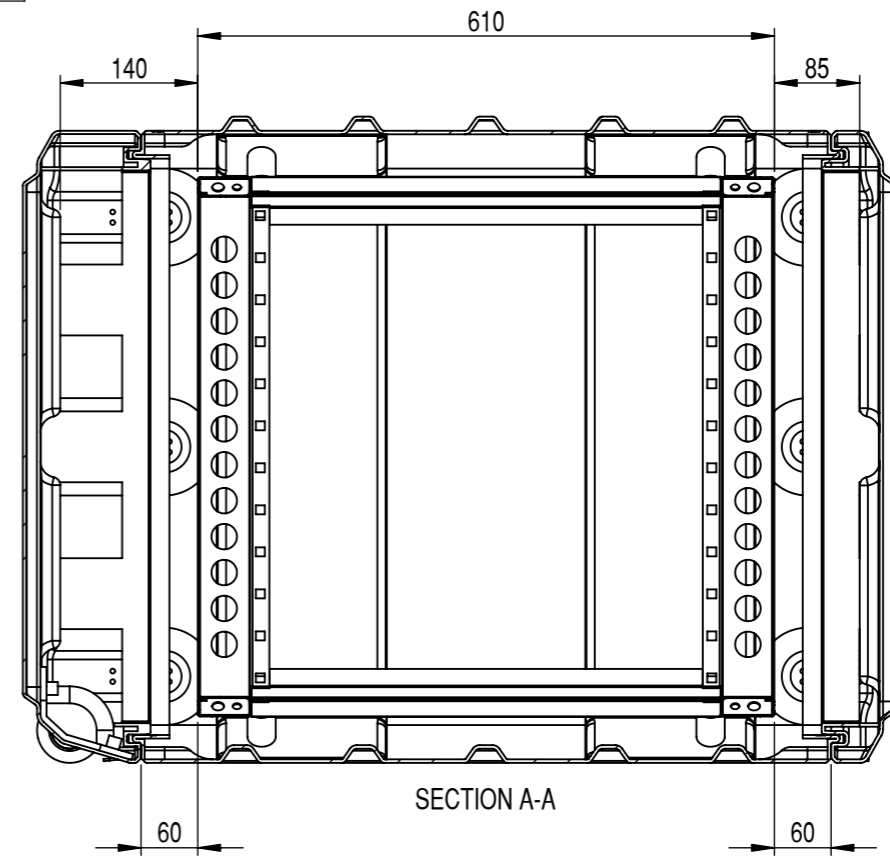

Do not scale

Third angle projection 

All dimensions in millimetres

Rack options include:  
 Removable inner frame  
 Pressure relief valves  
 Humidity indicators  
 Equipment support shelves  
 19" accessories  
 Wheels  
 Various colours

Please phone for more options

Physical Specifications			
Rack Size	12U	Weight (Kg)	27.3
External Dimensions (mm)		Hardware	
Height	684	No of Handles	6
Width	583	No of Catches	20
Depth	925		

Copyright © 2007 Amazon Cases  
 This drawing is the property of Amazon Cases & the information on it is confidential & it is not to be used for any other purpose without the prior written consent of Amazon Cases

Material  
 Polyethylene  
 Colour  
 Various Colours Available

Amazon Cases  
 Worton Hall Industrial Estate  
 Worton Road  
 Isleworth  
 Middlesex  
 TW7 6ER  
 UK

Title				
Amazon Rack - 12U 610 Frame with wheels				
Drawn By	Date	Drg. No.	Sheet No.	Issue No.
GS	11/07/06	AR12610712	1 Of 1	1