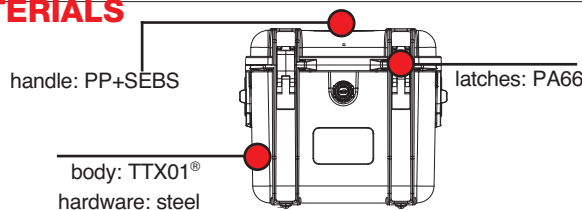

MATERIALS

APPROVALS

ATA 300
IP67
STANAG 4280
DS 81-41

TEST

DROP
IMPACT
HANDLE
WATERTIGHT INTEGRITY
UV COLOR AND MATERIAL PROTECTION

PLABER SRL
VIA DIV. TRIDENTINA, 10
I-36061 BASSANO DEL GRAPPA
VICENZA - ITALY
T +39 0424 809150
F +39 0424 808548

WWW.HPRC.IT
E INFO@HPRC.IT
SKYPE HPRC_HELPDESK

HPRC we case in **green.**