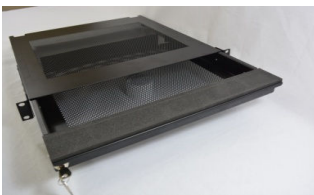

1308 security drawer 1U for laptops internal depth: 338mm