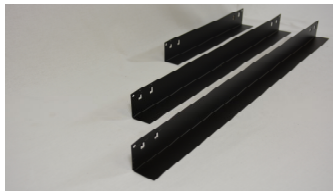

Rackrails & Screws

13501/F Single steel rackrail 2m 45U full hole

13502/F Double steel rackrail 2m 45U full hole

0900 Single Alu rackrail 2m 45U

0855K Rack shelf support L: 305mm for Q-rack 600
0857K Rack shelf support L: 510mm for Q-rack 800
0858K Rack shelf support L: 610mm for Q-rack 1000

1170 Captive nut M6 for steel rackrails
1025 Captive nut M6 for ALU rackrails

1100 Rackrail clip M6

1055K Screw M3 10mm black

1045K Screw M6 12mm black
1046K Screw M6 16mm black
1160K Screw M6 20mm black

1942 Plastic washer flat M6

1200 T-nut M8

1140 Square nut M6

19" = 48,30cm 1U = 4,40cm