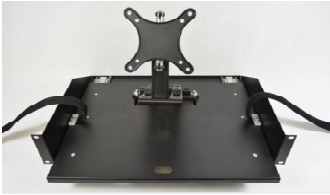

Shelves 19"

1191/1UK Utility shelf 1U depth: 254mm

1301 Rack shelf 1U depth:375mm
 1302 Rack shelf 2U depth:375mm
 1303 Rack shelf 3U depth:375mm

1301/SL Sliding rack shelf 1U depth:380mm
 1302/SL Sliding rack shelf 2U depth: 365mm

1304 Pull out shelf for TFT 15"

1305 Clamping rack shelf 2U depth: 300mm
 1306 Clamping rack shelf 3U depth: 300mm
 1307 Clamping rack shelf 4U depth: 300mm

1321 Rack shelf 1U adjustable depth with 4 fixing points
max: 600mm max load: 60kg

1322 Rack shelf 1U adjustable depth with 4 fixing points
max: 800mm max load: 60kg

1323 Rack shelf 1U adjustable depth with 4 fixing points
max: 1000mm max load: 60kg

19" = 48,30cm 1U = 4,40cm

Bijkhoevelaan 3 - 2110 Wijnegem - Belgium
Tel: +32 (0)3 230 94 45 - Fax: +32 (0)3 218 93 97
info@eurocase.be - www.eurocase.be