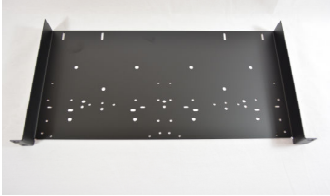

Shelves 19"

1191/1UK Utility shelf 1U depth: 254mm

1301 Rack shelf 1U depth:375mm
 1302 Rack shelf 2U depth:375mm
 1303 Rack shelf 3U depth:375mm

1301/SL Sliding rack shelf 1U depth:380mm
 1302/SL Sliding rack shelf 2U depth: 365mm

1304 Pull out shelf for TFT 15"

1305 Clamping rack shelf 2U depth: 300mm
 1306 Clamping rack shelf 3U depth: 300mm
 1307 Clamping rack shelf 4U depth: 300mm

1321 Rack shelf 1U adjustable depth with 4 fixing points
max: 600mm max load: 60kg

1322 Rack shelf 1U adjustable depth with 4 fixing points
max: 800mm max load: 60kg

1323 Rack shelf 1U adjustable depth with 4 fixing points
max: 1000mm max load: 60kg

19" = 48,30cm 1U = 4,40cm

Bijkhoevelaan 3 - 2110 Wijnegem - Belgium
Tel: +32 (0)3 230 94 45 - Fax: +32 (0)3 218 93 97
info@eurocase.be - www.eurocase.be